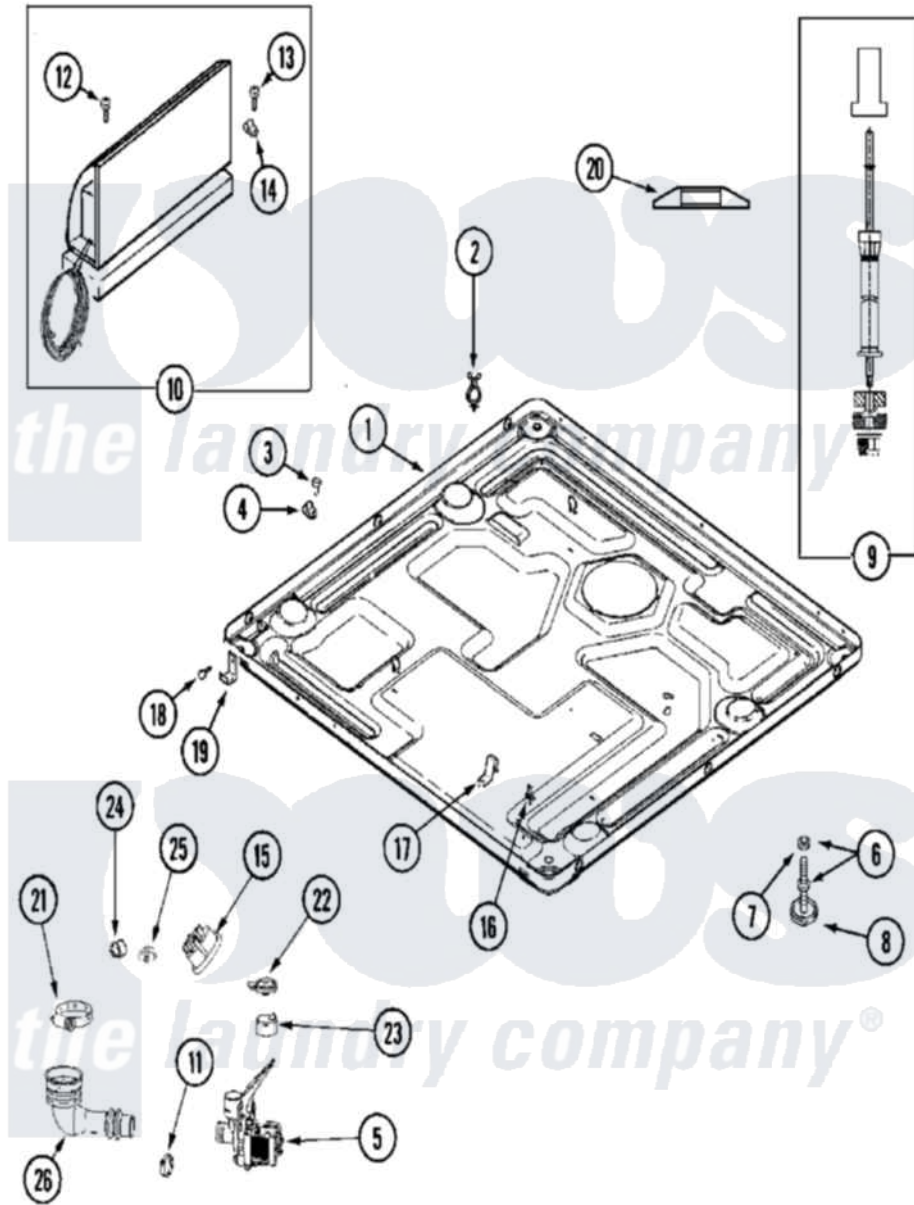

# Maytag MLG19PDDWW 14 - BASE (WASHER)

Maytag [Residential Maytag MLG19PDDWW Dryer Parts](#) Parts Diagram 14 - BASE (WASHER)  
 Click on the part number to view part

Item	Original Part Number	Replaced By	Status	Part Description
001	22003926	<a href="#">22003435</a>		Base, Assembly
002	<a href="#">22003298</a>			Retainer, Wire
003	<a href="#">Y313561</a>			Screw---NA
004	<a href="#">22004120</a>			Clip, Wire Harness
005	22003244	<a href="#">25001052</a>		Pump Assembly
006	<a href="#">22003544</a>			Adjustable Leg W/Foot And Nut
007	Y052740	<a href="#">62739</a>		Nut, Lock
008	<a href="#">210684</a>			Foot, Adjustable Leg
009	<a href="#">22002316</a>			Strut, Rear
010	<a href="#">22004046</a>			Control Assembly, Motor
011	22001984	<a href="#">285655</a>		Clamp, Hose
012	<a href="#">33002190</a>			SCrew, C BraCe, BraCket, Cabinet
013	<a href="#">Y313561</a>			Screw---NA
014	<a href="#">22002014</a>			Clip, Harness To Support
015	<a href="#">22003728</a>			Switch, Pressure Items 22-30

			Listed As Series
015	<a href="#">22003120</a>		
016	<a href="#">22003298</a>		Retainer, Wire
017	<a href="#">22002244</a>		Clip, Grounding
018	<a href="#">33002190</a>		SCrew, C BraCe, BraCket, Cabinet
019	<a href="#">22002239</a>		Clip, Front Panel
020	<a href="#">33002222</a>		Deflector, Water
021	22002853	<a href="#">285655</a>	Clamp, Hose
022	22002853	<a href="#">285655</a>	Clamp, Hose
023	<a href="#">22003268</a>		Cap, Rubber
024	<a href="#">22003261</a>		Plug, Outer Tub
025	22003295	<a href="#">285655</a>	Clamp, Hose
026	<a href="#">22003262</a>		Hose, Tub To Pump Outlet