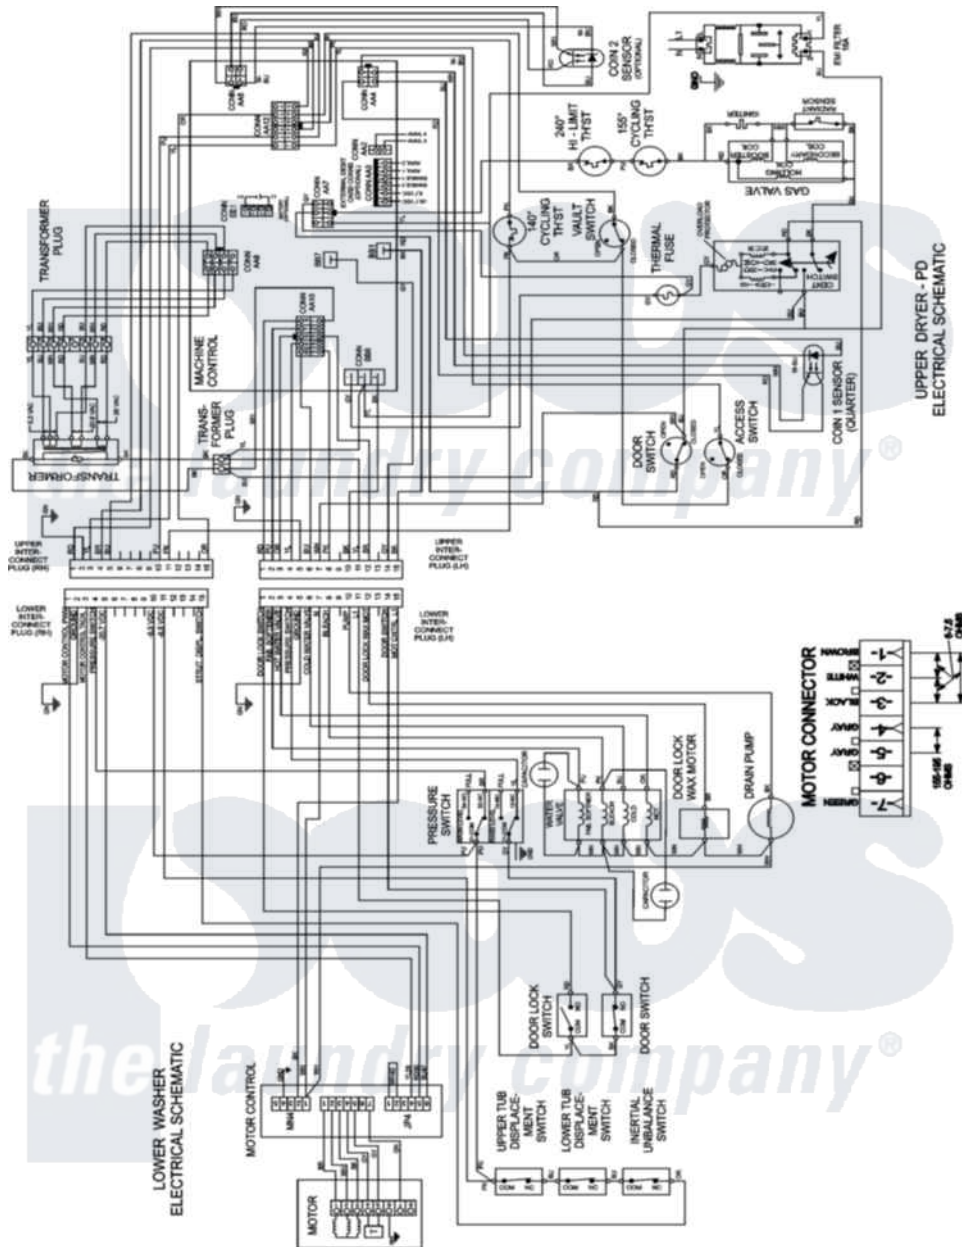

Maytag MLG19PDDWW 16 - WIRING INFORMATION (MLG19PDDWW)

Maytag Residential Maytag MLG19PDDWW Dryer Parts Diagram 16 - WIRING INFORMATION (MLG19PDDWW)

[Click on the part number to view part](#)

Item	Original Part Number	Replaced By	Status	Part Description
001	NLA		Not Available	WIRING INFORMATION