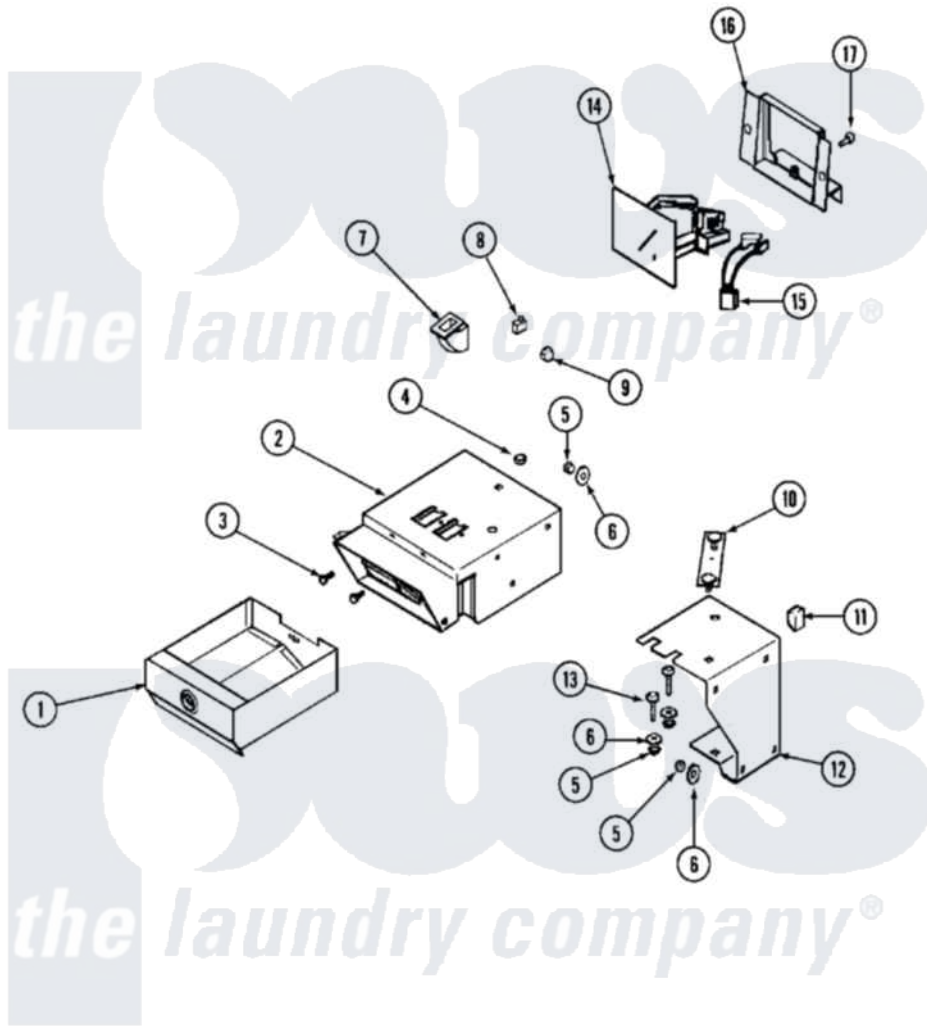

Maytag MLG19PDSAW 02 - CONTROL CENTER (DRYER)

Maytag Residential Maytag MLG19PDSAW Dryer Parts Parts Diagram 02 - CONTROL CENTER (DRYER)
 Click on the part number to view part

Item	Original Part Number	Replaced By	Status	Part Description
001	Y33001983			Box, Coin
002	Y33001986			Vault, Coin
003	33002683	694091		Trim, Side Right Hand
004	Y052740	62739		Nut, Lock
005	Y052734			Nut, Carrage Bolts And Bracket
006	312535			Washer, Vault Mounting Brk.
"	NLA		Not Available	WASHER, VAULT MOUNTING BRK.
007	314635			Chute, Coin
008	22002536			Switch, Sensor
"	33001989			Retainer, Vault Switch
009	NLA		Not Available	NUT, CAGE
010	22001810		Not Available	STRAP, MOUNTING
011	33001989			Retainer, Vault Switch
012	33001990			Bracket, Mounting Vault
013	33001991			Bolt, Carriage

014	216200		Face Plate Return Button
"	22001873	22004112	Coin Drop Greenwald Us.25
"	33002510		Plate, Cover
015	22001965		Optic Switch Assembly
"	314665		Screw, Switch Assembly
016	33001992		Bracket, Coin Drop Mount.
017	212707	3196385	Screw
"	910181		Lockwasher, Terminal Block