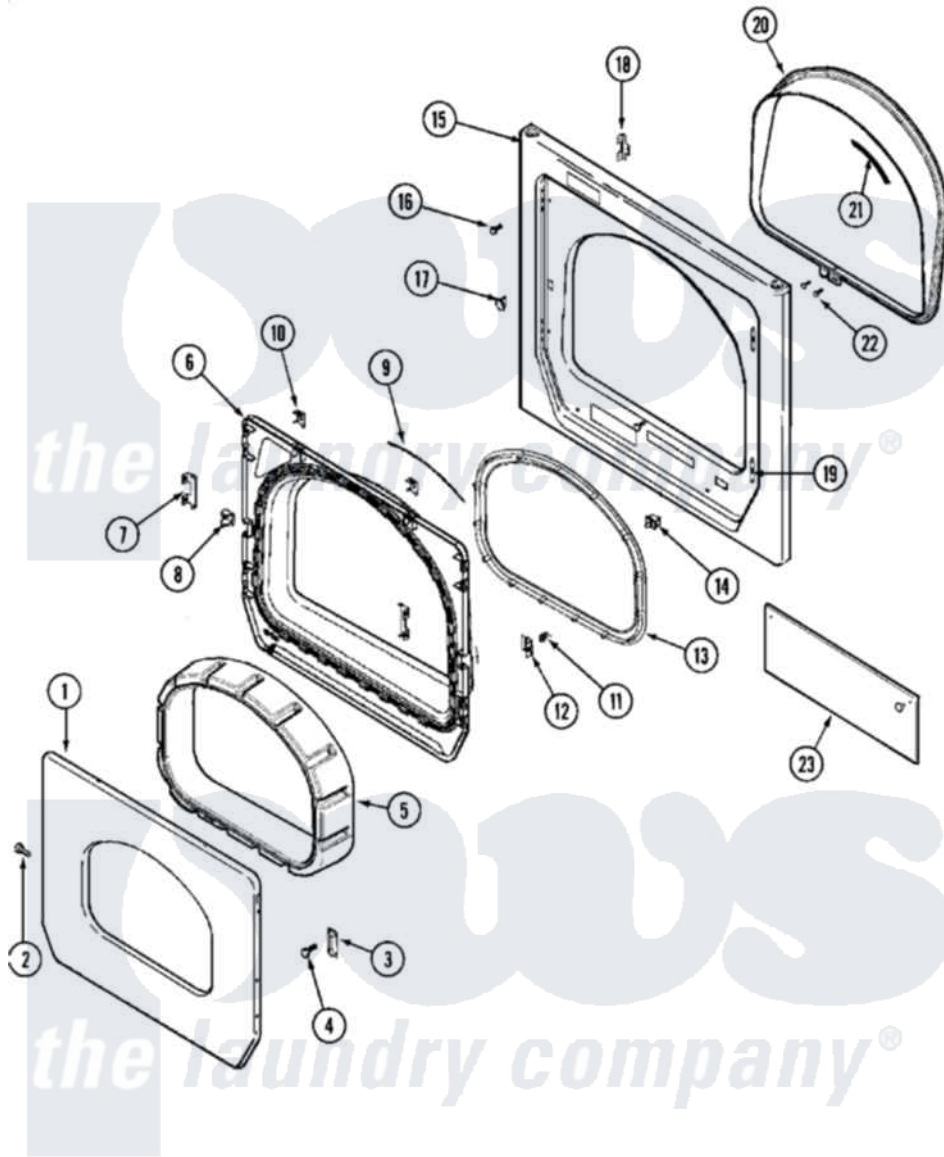

Maytag MLG19PDSAW 03 - DOOR (DRYER)

Maytag Residential Maytag MLG19PDSAW Dryer Parts Parts Diagram 03 - DOOR (DRYER)
 Click on the part number to view part

Item	Original Part Number	Replaced By	Status	Part Description
001	33002015			Door, Outer
002	22002063			Screw No.8-18AB Wafer Head
003	33002017			Hinge, Door
004	22002062	98006631		Screw
005	22002300	9740848		Screw, Mixing Valve Mounting
"	33002018	33002780		Door Tunnel W` Handle
006	33002020			Door, Inner W/Seal
007	22002038			Clip, Door
008	33002111	33001763		Plug, Inner Door
009	33002094			Seal, Door
010	22002039			Clip, Door
011	33001761			Strike, Door
012	33002110	33001793		Bracket, Strike
013	33002022	33002607		Lens, Door
"	33002607			Lens, Door
014	33002166			Switch, Door

015	33001711	33002936	Medallion-
"	33002051		Not Available
	33002130	33002081	SCREW, FRONT PANEL
"			Panel, Front
016	33001486	98008544	Screw
017	33001791	306436	Door Latch Kit--W
018	33002025		Twin Speednut
019	33001175		Cover, Hinge Hole
020	33002026		Extension, Tumbler Front
021	33001767		Seal, Shroud
022	33001855	33002917	Screw, No.10-16
023	33002048		Fastener, Push
"	33002183		Shield, Control Panel