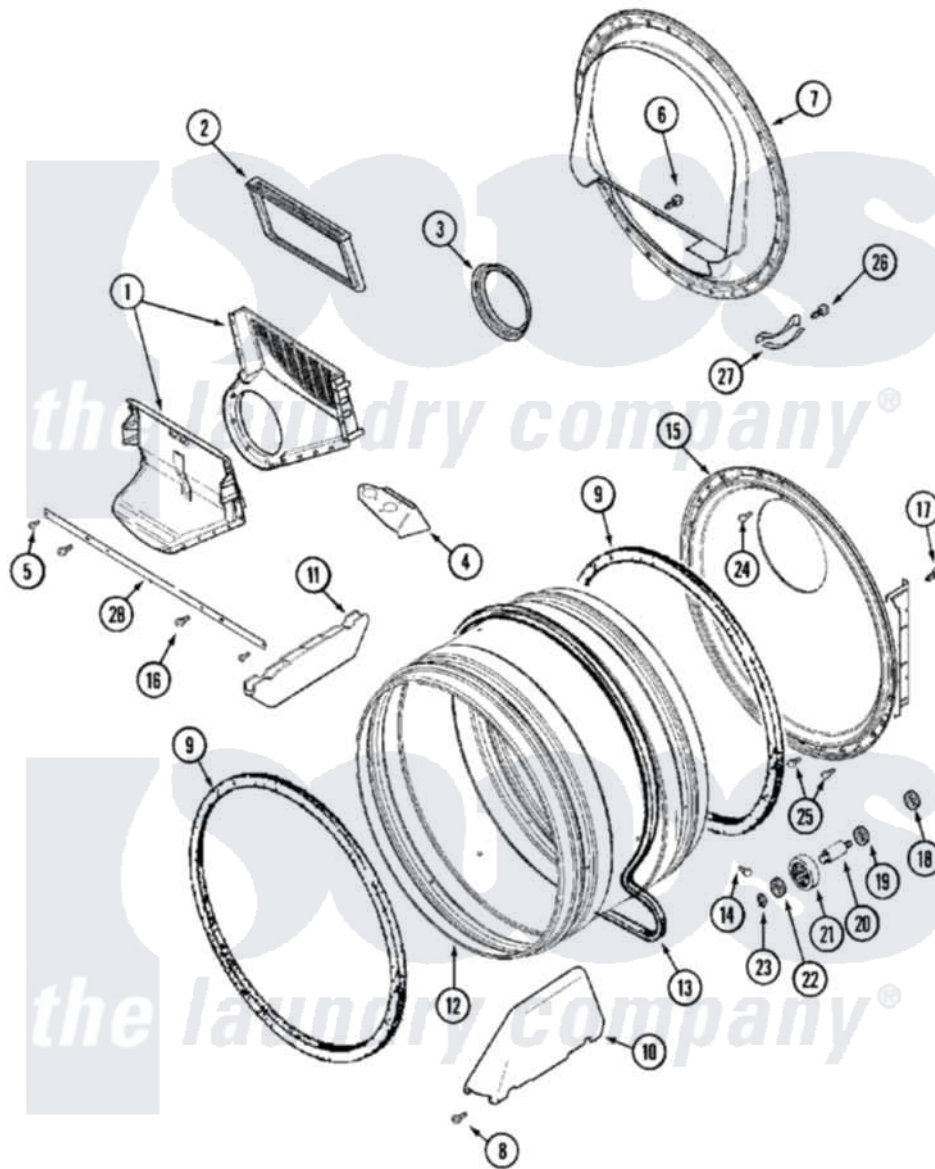

Maytag MLG19PDSAW 04 - TUMBLER (DRYER)

Maytag Residential Maytag MLG19PDSAW Dryer Parts Parts Diagram 04 - TUMBLER (DRYER)
 Click on the part number to view part

Item	Original Part Number	Replaced By	Status	Part Description
001	33001799			Outlet Duct Assembly Note: Outlet Duct Assembly
002	33001804	33002790		Lint Filter
003	33001758	33002560		Seal, Blower
004	33001837			Cover, Thermostat
005	22001995			Screw Note: Screw, Tumbler Front And Shroud
006	NLA		Not Available	SCREW, OUTLET DUCT
007	33001802			Front, Tumbler
008	33001855	33002917		Screw, No.10-16
009	33001807			Seal, Tumbler
010	33002032			Baffle
011	33001755			Baffle
012	33001794	33001889		Tumbler
013	33001777	33002535		V-Belt
014	33001788	33002973		Screw, No.9-15 X 1.00 Hx WS
015	33001801			Back, Tumbler

016	33001768		Screw, Shroud Note: Screw, Shroud And Outlet Duct
017	22001995		Screw Note: Screw, Tumbler Front And Shroud
018	33001443		Nut, Hex
019	Y313347	312535	Washer, Vault Mounting Brk.
020	Y312948	6-3129480	Shaft- Tumbler
021	Y303373	12001541	Drum Roller/Washer Assembly--W
022	312535		Washer, Vault Mounting Brk.
023	410233	9703438	Ring-Retrn
024	210932		Screw, No.8 X 9/16 Ctsk Note: Screw, Inlet Duct
025	22001996	3370225	Screw
026	210720		Rivet, Bearing To Tumbler Fmt
027	306508		Tumbler Bearing Kit ---W
028	33002039		Brace, Tumbler Front