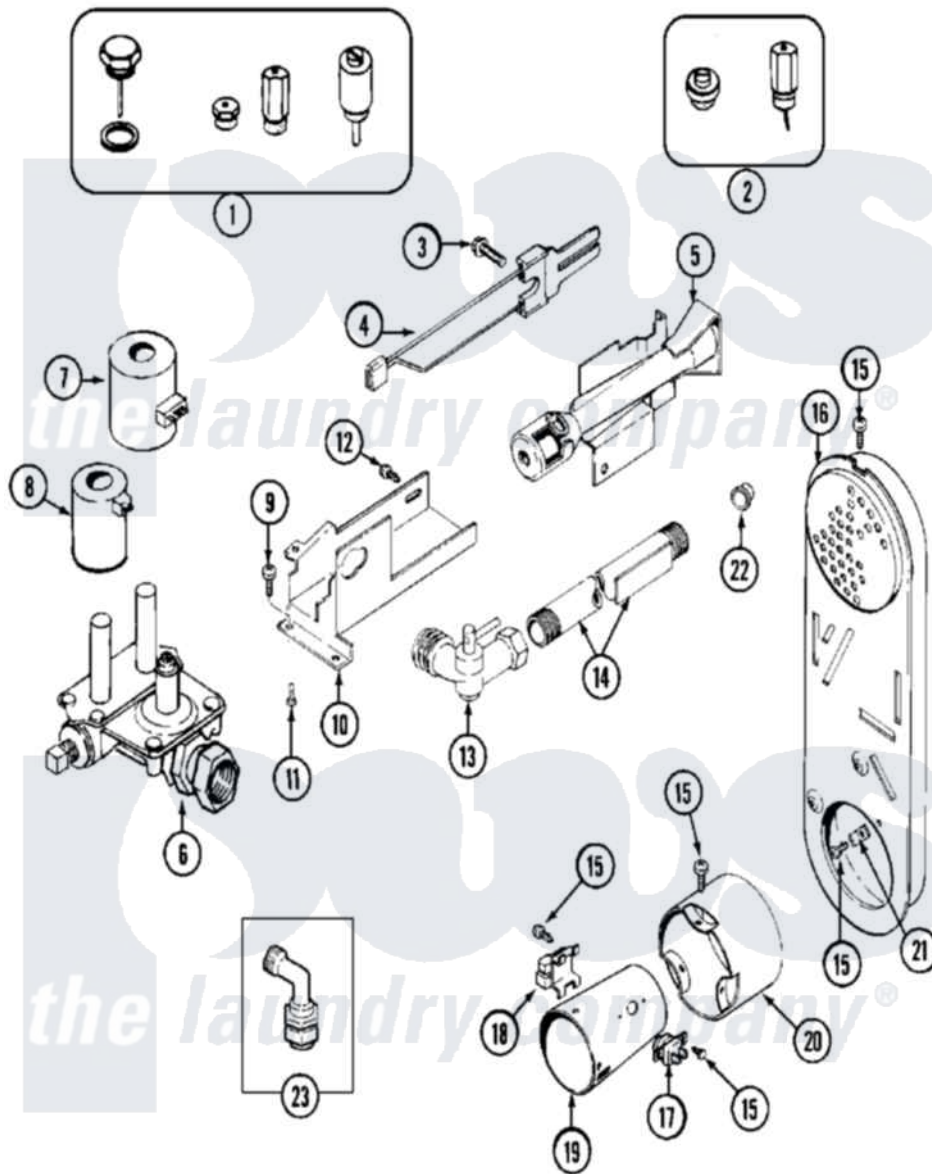

# Maytag MLG19PDSAW 05 - GAS VALVE (DRYER)

Maytag Residential Maytag MLG19PDSAW Dryer Parts Parts Diagram 05 - GAS VALVE (DRYER)  
 Click on the part number to view part

Item	Original Part Number	Replaced By	Status	Part Description
001	Y306195	<a href="#">MAL9000AXX</a>		LP Gas Con
002	306204	<a href="#">33002924</a>		Gas Conv K
003	<a href="#">304971</a>			Screw Note: Screw, Igniter
004	304970	<a href="#">4391996</a>		Ignitor
005	33001247	<a href="#">33002793</a>		Burner Assembly
006	<a href="#">307927</a>			Valve, Gas
"	33002056		Not Available	PLUG, HOLE (UPR)
007	<a href="#">306106</a>			Coil, Holding And Booster--W
008	306105	<a href="#">694540</a>		Coil, 60 Hz
009	<a href="#">Y313561</a>			Screw----NA
010	NLA		Not Available	BRACKET, GAS VALVE----NA
011	314082	<a href="#">90767</a>		Screw, 8A X 3/8 HeX Washer Head Tapping
012	<a href="#">22001995</a>			Screw Note: Screw, Tumbler Front And Shroud
013	<a href="#">306086</a>			Angle Shut Off For Gas Valve Pipe And Bracket Assembly

014	<a href="#">33001735</a>		Series 18 Not Needed Use Vavle
015	211294	<a href="#">90767</a>	Screw, 8A X 3/8 HeX Washer Head Tapping
016	33001810	Not Available	DUCT ASSY., INLET (GAS) NOTE: INLET DUCT ASSEMBLY
017	<a href="#">305169</a>		Thermostat, Hi-Limit Gas
018	Y303377	<a href="#">338906</a>	Radiant, Sensor
019	<a href="#">33001946</a>		Cone Assembly, Combustion
020	NLA	Not Available	EXTENSION F/COMBUSTION CONE
021	<a href="#">Y312890</a>		Retainer, Heater Chamber
022	<a href="#">33001693</a>		Cap, Gas Pipe
023	<a href="#">33002236</a>		Angle Connector Assembly