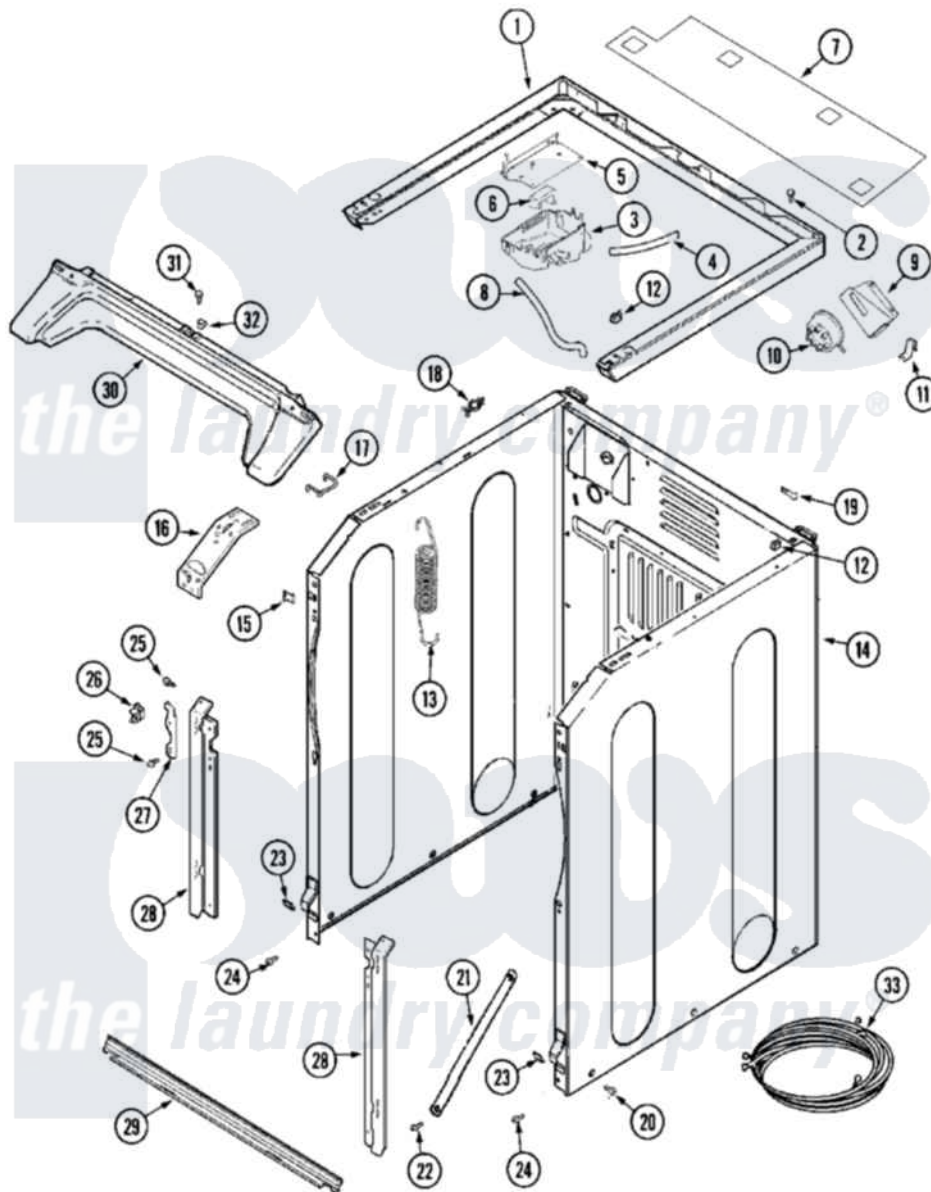

Maytag MLG19PDSAW 07 - CABINET-FRONT (WASHER)

Maytag Residential Maytag MLG19PDSAW Dryer Parts Parts Diagram 07 - CABINET-FRONT (WASHER)
 Click on the part number to view part

Item	Original Part Number	Replaced By	Status	Part Description
001	33002187	33002963		Support, Weld Assembly
002	22001883	214354		Screw, Top Cover To Cabnt.
003	22002439	33002775		Vent, Tub
"	33001855	33002917		Screw, No.10-16
004	22002464			Hose, Vent
005	33002189			Bracket, Vent Mounting
"	33002190			SCrew, C BraCe, BraCket, Cabinet
006	22002440			Deflector, Vent
007	33002191			Wire Shield
"	33002192			Clip, Shield
008	205161	489503		Clamp
"	33002193			Hose, Shower
009	33002188			Support, Pressure Switch
"	Y310376			Clip, Door Switch Harness
010	22002048	22002921		Switch- Pr
				Clip, Unbalance Switch