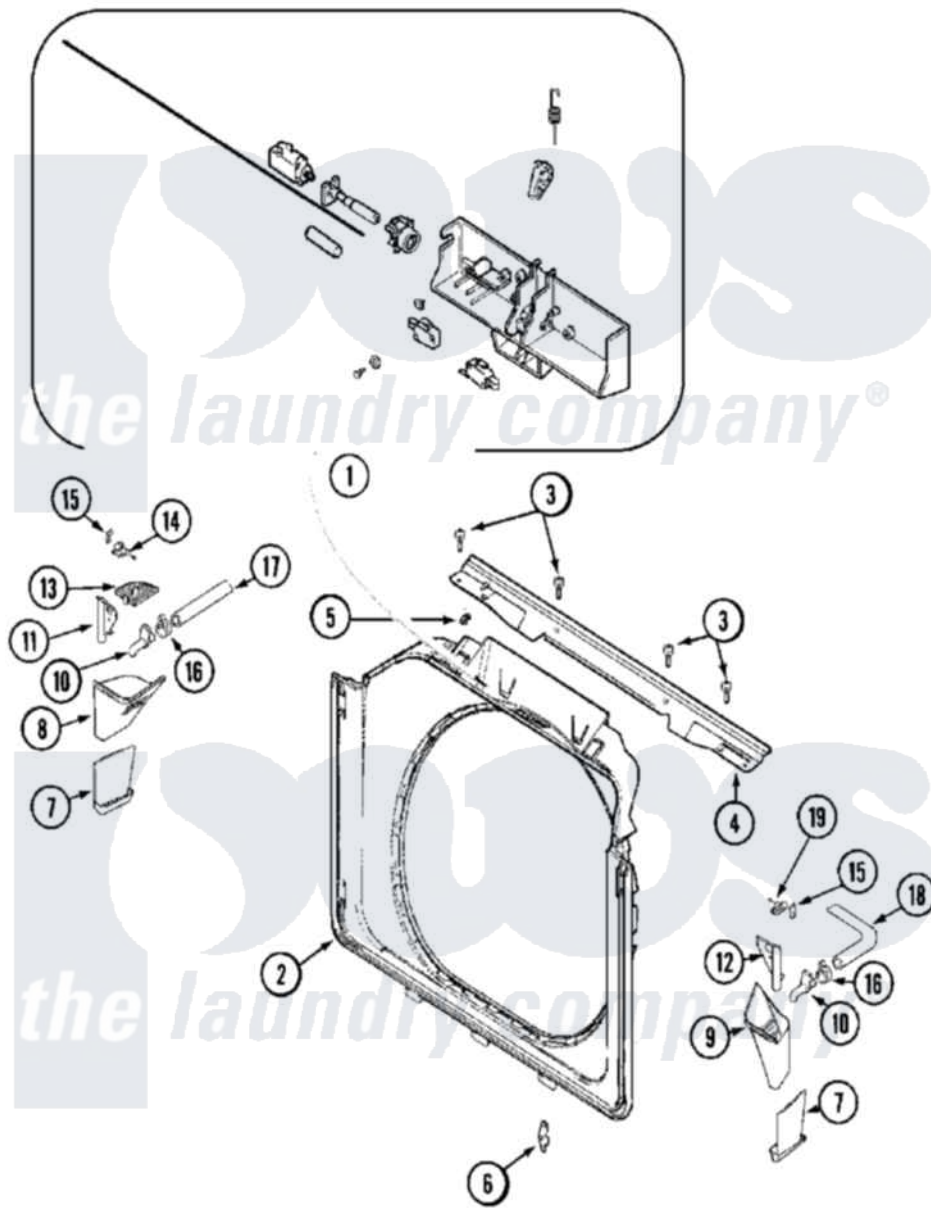

Maytag MLG19PDSAW 08 - DOOR SHROUD & DOOR LATCH ASSEMBLY (WASH)

Maytag [Residential Maytag MLG19PDSAW Dryer Parts](#) Parts Diagram 08 - DOOR SHROUD & DOOR LATCH ASSEMBLY (WASH)

[Click on the part number to view part](#)

Item	Original Part Number	Replaced By	Status	Part Description
001	22002957			Cover, Latch Assembly
"	NLA		Not Available	MECHANISM, DOOR LATCH
002	22002506			Shroud And Dispenser Hose
"	22003653			Retainer, Dispenser Hose
003	22001995			Screw Note: Screw, Tumbler Front And Shroud
004	22003908			Vapor Barrier
"	33002202	33002477		Support, Door Lock
"	33002203			Clip, Hose
005	22002014			Clip, Harness To Support
006			Not Available	
"	22002095	12001994		Cover
"	33001764			Cover, Hinge Hole
"	33001787			Screw, Hinge Note: Screw, Hinge Hole Cover

007	33002195		Grate, Overflow
"	33002196		Grate, Overflow
008	33002197		Cup, Bleach Dispenser
009	33002198		Cup, Fabric Softener Dispenser
010	33002199		Spout, Dispenser Fill
011	33002200		Cap, Bleach Dispenser
012	33002201		Cap, Fabric Softener
013	33002204		Screen, Bleach Cup
014	22002230	400021-1	Screw
"	33002205		Retainer, Bleach Cup
015	33002206		Fastener, J Type
016	205161	489503	Clamp
017	22003653		Retainer, Dispenser Hose
"	33002207		Hose, Bleach
018	22003653		Retainer, Dispenser Hose
"	33002208		Hose, Fabric Softener
019	22002230	400021-1	Screw
"	33002209		Retainer, Fabric Softener
020	22002484	Not Available	LABEL, BLEACH
"	22002485	Not Available	LABEL, FABRIC SOFTENER
"	22002486	Not Available	LABEL, LOADING INSTRUCTIONS
"	22002487	Not Available	LABEL, ADD DETERGENT