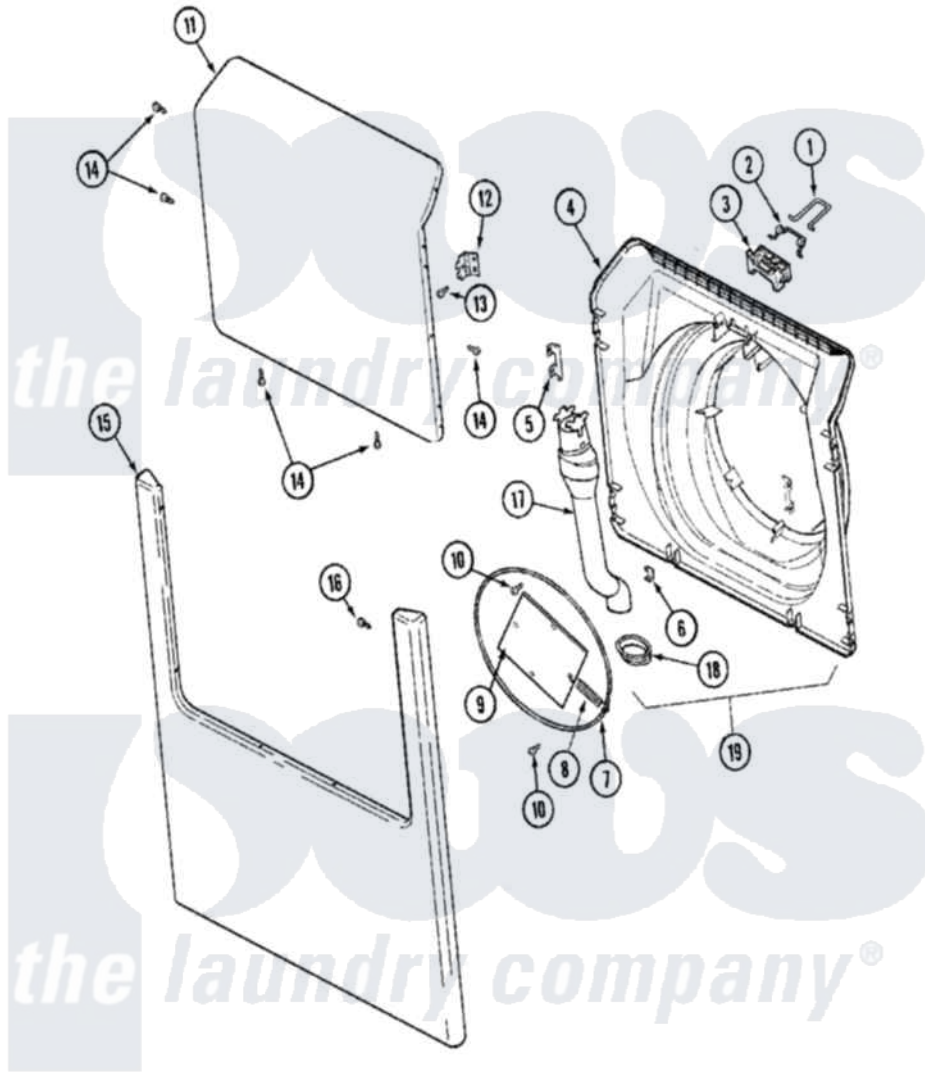

# Maytag MLG19PDSAW 09 - DOOR & FRONT PANEL (WASHER)

Maytag Residential Maytag MLG19PDSAW Dryer Parts Parts Diagram 09 - DOOR & FRONT PANEL (WASHER)  
 Click on the part number to view part

Item	Original Part Number	Replaced By	Status	Part Description
001	22002002	<a href="#">22003222</a>		Hoop, Lock
002	<a href="#">22002003</a>			Spring, Latch
003	<a href="#">22002168</a>			Support, Lock Hoop
004	22002539	<a href="#">22003083</a>		Liner, Door Assembly W/Vent
"	22003076	<a href="#">22003083</a>		Liner, Door Assembly W/Vent
"	<a href="#">22003800</a>			Inner Door/Vented
005	<a href="#">22002038</a>			Clip, Door
006	<a href="#">22002039</a>			Clip, Door
007	<a href="#">22002104</a>			Frame, Wire
"	W10124350		Not Available	NOT REQUIRED
008	<a href="#">22002356</a>			Spring, Plate
"	W10124350		Not Available	NOT REQUIRED PART OR SEE NOTE
009	<a href="#">22002094</a>			Frame, Wire
"	W10124350		Not Available	NOT REQUIRED PART OR SEE NOTE
010	<a href="#">22002007</a>			Screw, Wire Frame

"	W10124350	Not Available	NOT REQUIRED PART OR SEE NOTE
011	<a href="#">22001979</a>		Door, Outer
012	22002000	<a href="#">22002798</a>	Hinge, Door
"	NLA	Not Available	Hinge w/no offset
013	22002062	<a href="#">98006631</a>	Screw
014	<a href="#">22002063</a>		Screw No.8-18AB Wafer Head
015	22002241	<a href="#">22002836</a>	Panel, Front
016	<a href="#">22002243</a>		Screw, Front Panel And Hinge
"	<a href="#">22002244</a>		Clip, Grounding
017	22002990	<a href="#">22003850</a>	Vent Tube Assembly
018	<a href="#">22003075</a>		Grommet, Vent Tube
019	<a href="#">22003083</a>		Liner, Door Assembly W/Vent