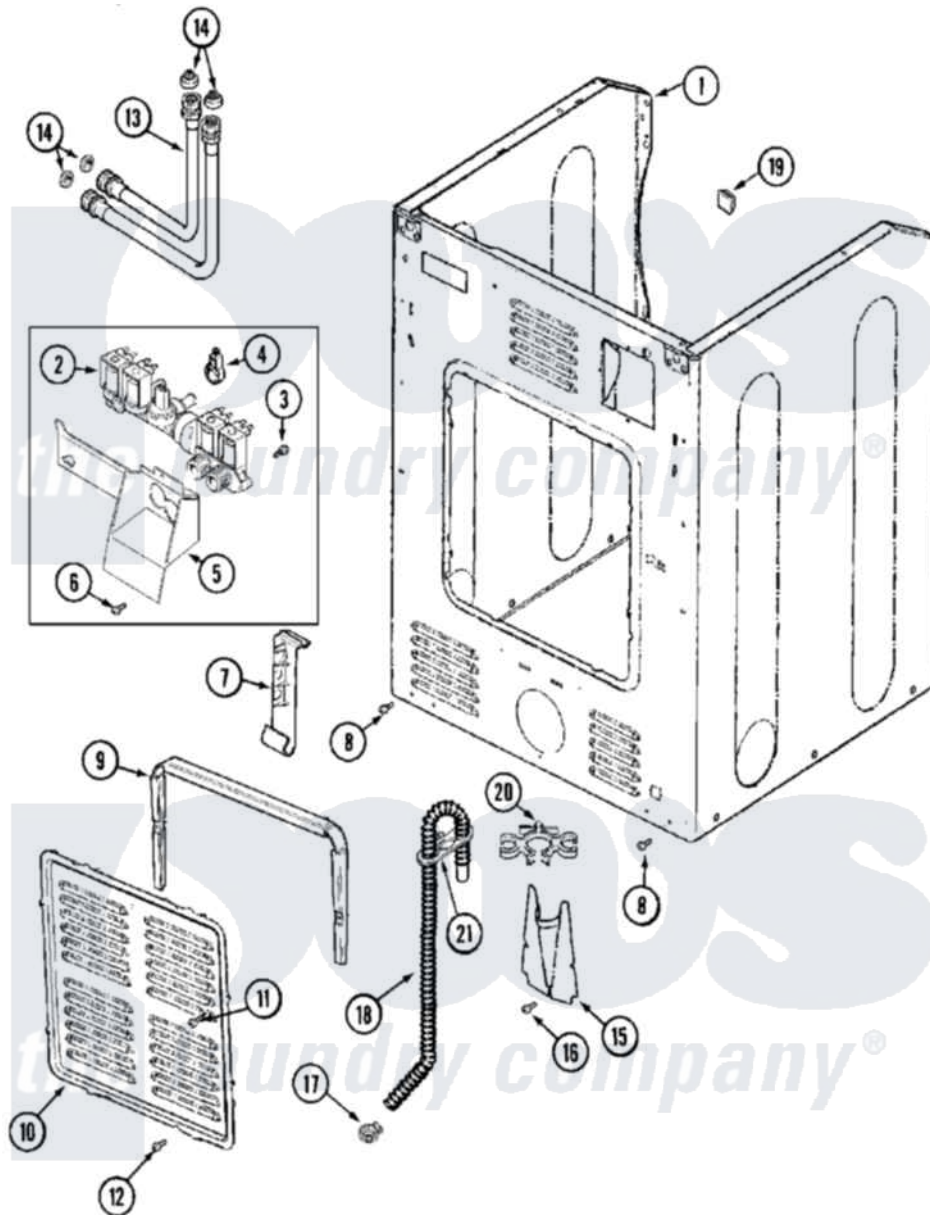

# Maytag MLG19PDSAW 10 - CABINET-REAR (WASHER)

Maytag [Residential Maytag MLG19PDSAW Dryer Parts](#) Parts Diagram 10 - CABINET-REAR (WASHER)  
 Click on the part number to view part

| Item | Original Part Number     | Replaced By              | Status        | Part Description                            |
|------|--------------------------|--------------------------|---------------|---|
| 001  | <a href="#">22001995</a> |                          |               | Screw Note: Screw, Tumbler Front And Shroud |
| "    | 22002548                 | <a href="#">22003639</a> |               | Cabinet Assembly                            |
| "    | 22003367                 | <a href="#">22004095</a> |               | Hinge, Plastic                              |
| "    | NLA                      |                          | Not Available | CABINET ASSY. (WHT)                         |
| 002  | <a href="#">22002903</a> |                          |               | Valve, Water                                |
| 003  | <a href="#">22002436</a> |                          |               | Screw, Water Valve Bracket                  |
| 004  | 205161                   | <a href="#">489503</a>   |               | Clamp                                       |
| 005  | <a href="#">33002212</a> |                          |               | Bracket, Water Valve                        |
| 006  | 22001996                 | <a href="#">3370225</a>  |               | Screw                                       |
| 007  | <a href="#">33002213</a> |                          |               | Rack, Hose                                  |
| 008  | <a href="#">22001995</a> |                          |               | Screw Note: Screw, Tumbler Front And Shroud |
| 009  | <a href="#">22002022</a> |                          |               | Spacer, Access Panel                        |
| 010  | <a href="#">22002092</a> |                          |               | Panel, Access                               |
| 011  | 22002295                 | <a href="#">67006908</a> |               | Screw, Ice Rack                             |
| 012  | 22001996                 | <a href="#">3370225</a>  |               | Screw                                       |