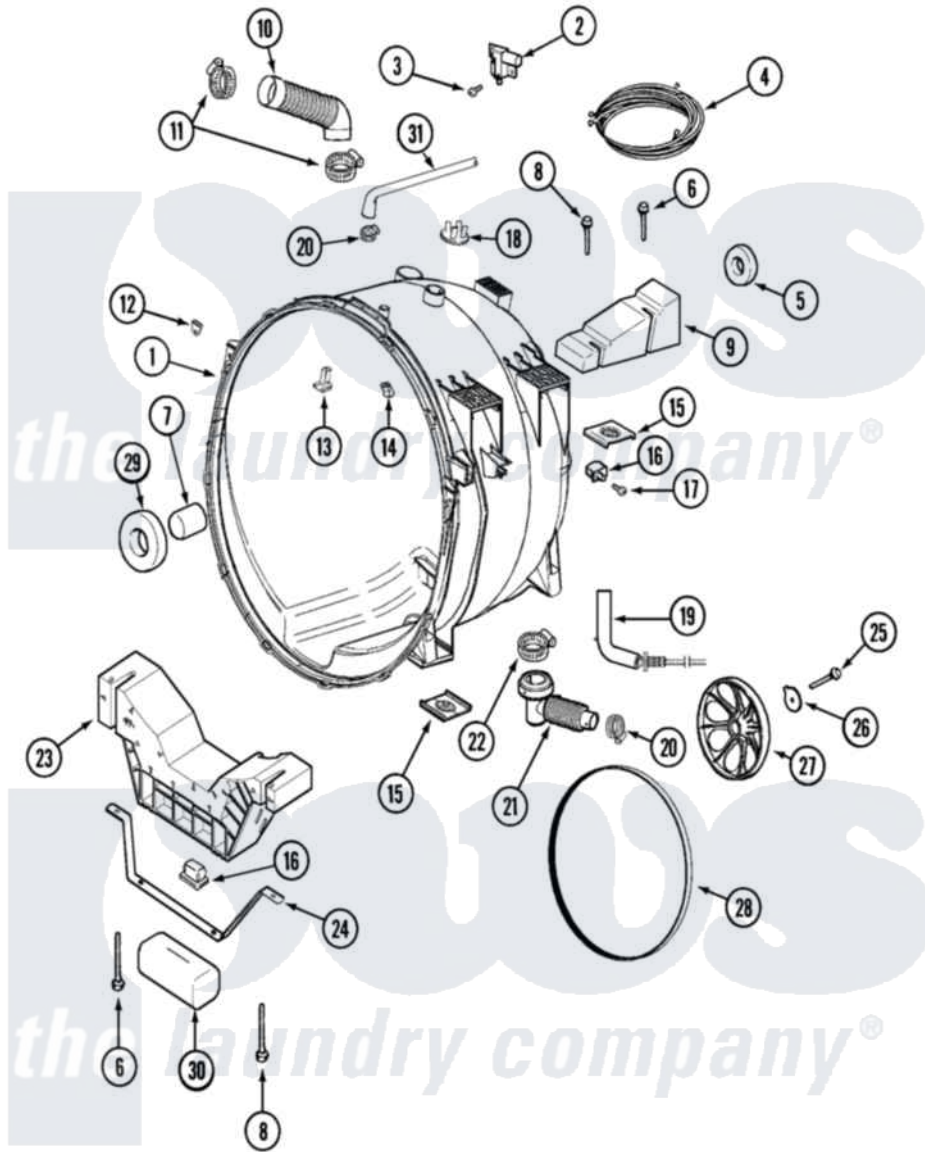

# Maytag MLG19PDSAW 11 - OUTER TUB

Maytag [Residential Maytag MLG19PDSAW Dryer Parts](#) Parts Diagram 11 - OUTER TUB  
 Click on the part number to view part

Item	Original Part Number	Replaced By	Status	Part Description
001	<a href="#">22002006</a>			Clip, Unbalance Switch Harness
"	22002154	<a href="#">22004465</a>		Outer Tub Assembly, As Pack
002	22002045	<a href="#">22003302</a>		Switch, Internal Unbalance
"	<a href="#">22003302</a>			Switch, Internal Unbalance
003	22002300	<a href="#">9740848</a>		Screw, Mixing Valve Mounting
004	33002216	<a href="#">12001798</a>		Kit-Harnes
005	<a href="#">22003441</a>			Bearing, Rear
"	Y200720	<a href="#">22003441</a>		Bearing, Rear
006	<a href="#">22003615</a>			Bolt, Double Sems 5-3/8
007	<a href="#">22002935</a>			Spacer, Bearing
008	<a href="#">22003616</a>			Bolt, Double Sems 3-3/8
009	<a href="#">22002102</a>			Weight, Counter Balance
010	<a href="#">22002083</a>			Hose, Injector
011	22002052	<a href="#">616099</a>		Clamp
012	<a href="#">22002103</a>			Clip, U
013	22002004	<a href="#">22004310</a>		Water Deflector