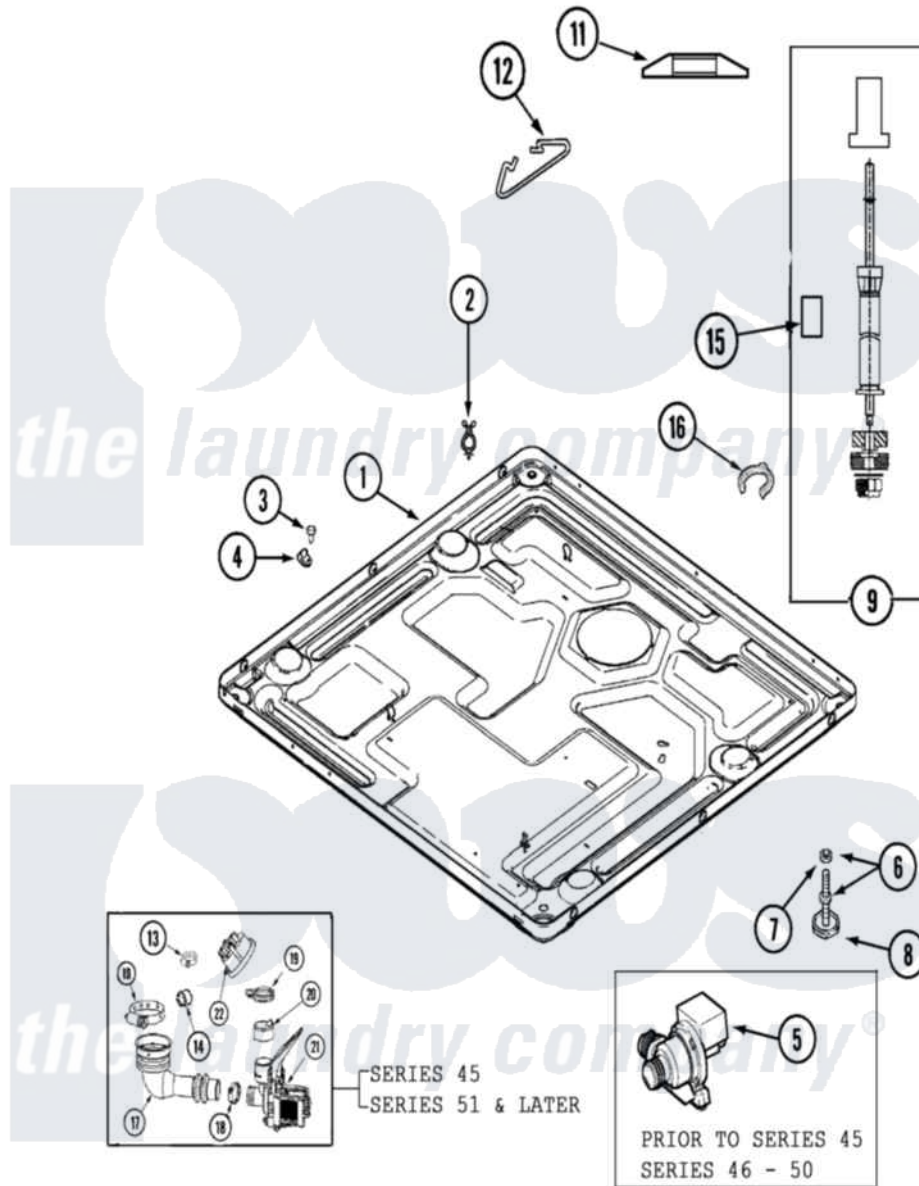

Maytag MLG19PDSAW 13 - BASE

Maytag Residential Maytag MLG19PDSAW Dryer Parts Parts Diagram 13 - BASE

Click on the part number to view part

Item	Original Part Number	Replaced By	Status	Part Description
001	213007			Xfor Cabinet See Cabinet, Back
"	22002240	22003435		Base, Assembly
"	22003580			Base, Assembly
"	22003605			Base Weld Assembly
002	315471	22003298		Retainer, Wire
"	33001989			Retainer, Vault Switch
003	Y313561			Screw---NA
004	22002014			Clip, Harness To Support
005	22002809	22003635		Pump, High Torque
"	22003709			Pump, Drain
006	22001915	22003544		Adjustable Leg W/Foot And Nut
007	Y052740	62739		Nut, Lock
008	210684			Foot, Adjustable Leg
009	22001988			Strut Assembly-Rear
010	22002053	696392		Hose Clamp

011	33002222		Deflector, Water
013	22003295	285655	Clamp, Hose
014	22003261		Plug, Outer Tub
015	33002224		Sleeving, Braided
016	22002853	285655	Clamp, Hose
017	22003262		Hose, Tub To Pump Outlet
018	22001984	285655	Clamp, Hose
019	22002853	285655	Clamp, Hose
020	22003268		Cap, Rubber
021	22003709		Pump, Drain
"	NLA	Not Available	BAG, PLASTIC W/DRAWSTRING
022	22003728		Switch, Pressure Items 22-30 Listed As Series