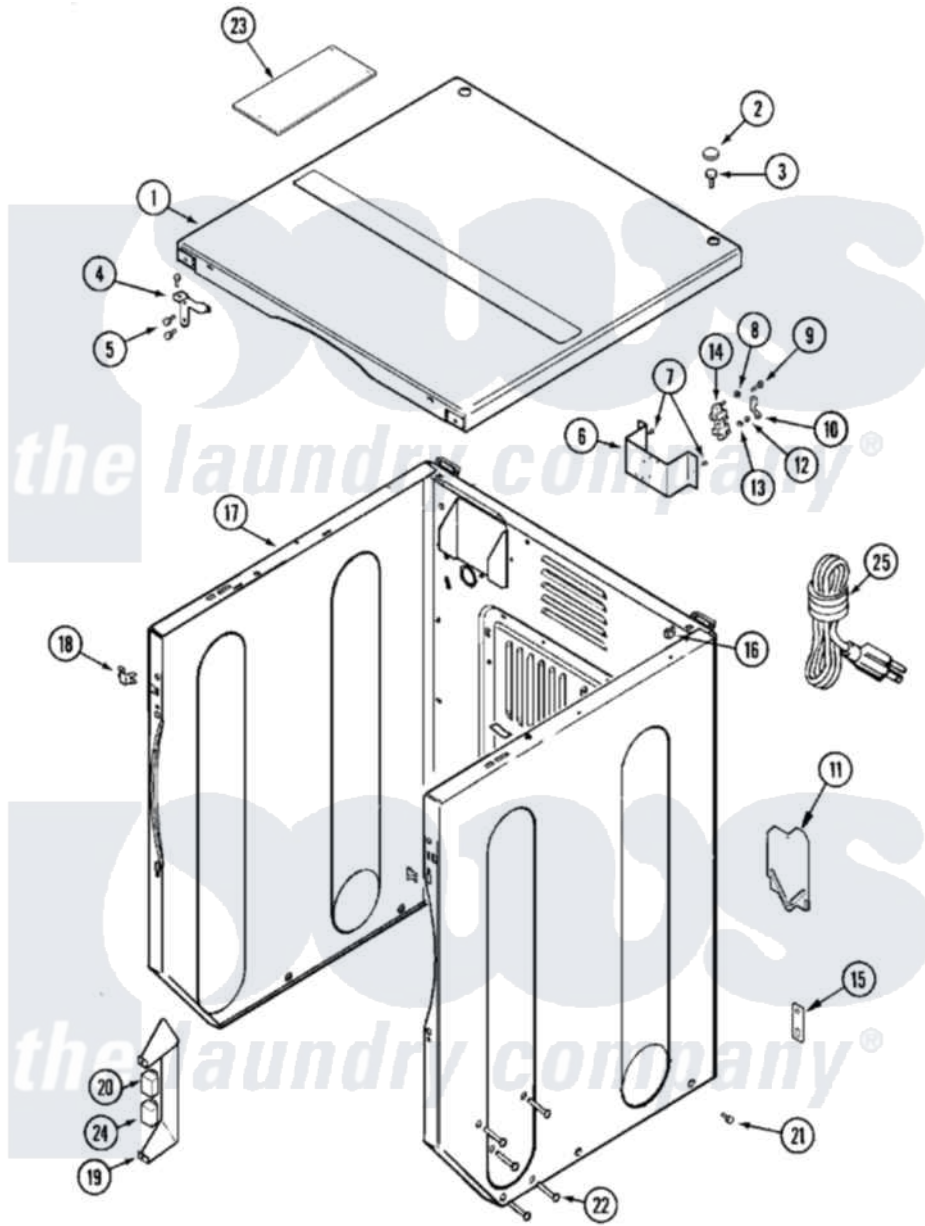

Maytag MLG19PDSAW 14 - CABINET-FRONT (DRYER)

Maytag Residential Maytag MLG19PDSAW Dryer Parts Parts Diagram 14 - CABINET-FRONT (DRYER)
 Click on the part number to view part

Item	Original Part Number	Replaced By	Status	Part Description
001	33001995	33002124		Cover, Top
002	33001997			Plug, Hole
003	22001883	214354		Screw, Top Cover To Cabnt.
004	33001998			Bracket, Top Cover
"	33001999			Bracket, Top Cover
005	22001995			Screw Note: Screw, Tumbler Front And Shroud
006	NLA		Not Available	BRACKET, TERMINAL BLOCK---NA
007	22001995			Screw Note: Screw, Tumbler Front And Shroud
008	Y311270			Washer, Terminal Block
009	Y312209	W10001200		Screw
010	Y312184			Strap, Grounding
011	33001795			Cover, Terminal Block
012	311484	112432		Nut
013	311093			Washer, Terminal Connection

014	33001244		Block, Terminal
015	33002060		Bracket, Security
016	22001502		Fastener, U-NUT
017	22003646		Cabinet Assembly-Upr
"	33002811		Cabinet Upper As Pack--NA
"	NLA	Not Available	CABINET (WHT)
018	33001980		Fastener, Access Panel
019	314627		Bracket, Relays
"	Y251119	3177991	Screw
020	306398		Relay, Heater
"	Y251119	3177991	Screw
021	213007		Xfor Cabinet See Cabinet, Back
022	33001991		Bolt, Carriage
023	22001995		Screw Note: Screw, Tumbler Front And Shroud
"	Y314174		Terminal Cover - Canada
024	206824	W10133335	Relay, Motor
025	216183		Grommet, Cord Export
"	22002532	216183	Grommet, Cord Export
"	33002511	Not Available	CORD, POWER
"	33002514	Not Available	CORD, POWER
"	33002515	Not Available	CORD, POWER