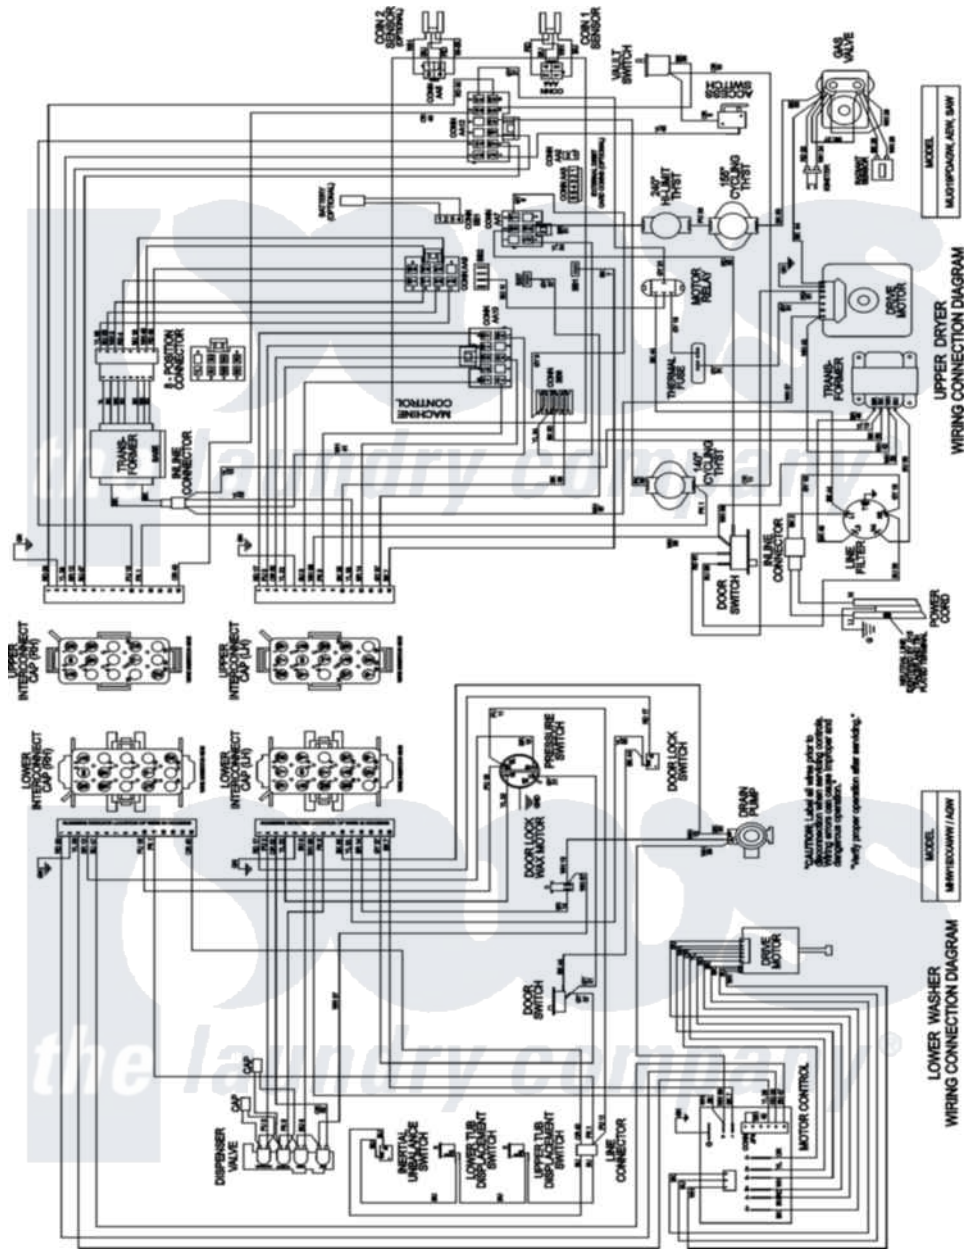

# Maytag MLG19PDSAW 15 - WIRING INFORMATION

Maytag Residential Maytag MLG19PDSAW Dryer Parts Diagram 15 - WIRING INFORMATION  
 Click on the part number to view part

Item	Original Part Number	Replaced By	Status	Part Description
001	NLA		Not Available	WIRING INFORMATION