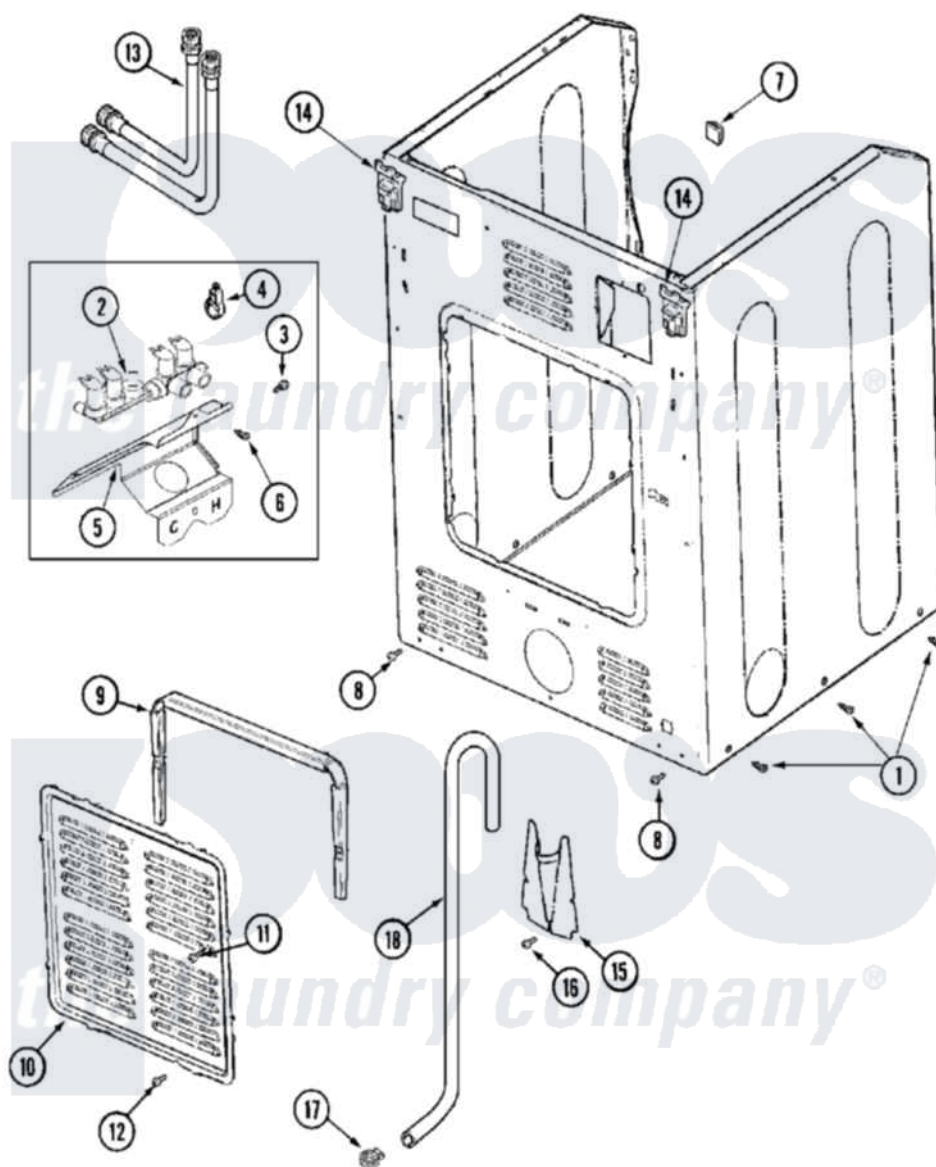

# Maytag MLG19PNAWW 04 - CABINET-REAR (DRYER)

Maytag Residential Maytag MLG19PNAWW Dryer Parts Parts Diagram 04 - CABINET-REAR (DRYER)  
 Click on the part number to view part

Item	Original Part Number	Replaced By	Status	Part Description
001	<a href="#">22001995</a>			Screw Note: Screw, Tumbler Front And Shroud
"	<a href="#">33002060</a>			Bracket, Security
002	<a href="#">33001795</a>			Cover, Terminal Block
003	<a href="#">22001995</a>			Screw Note: Screw, Tumbler Front And Shroud
004	BLANK		Not Available	FOR CABINET SEE CABINET-FRONT