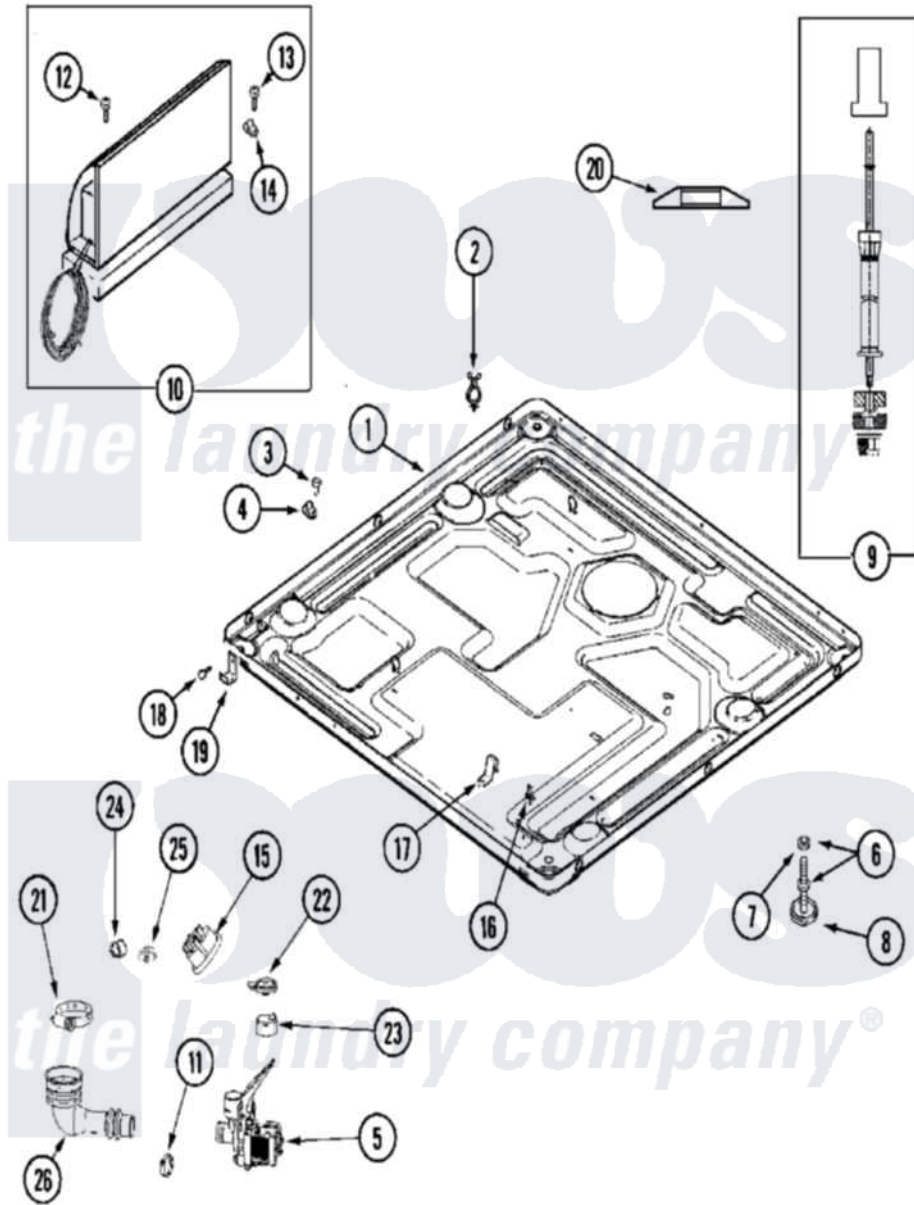

Maytag MLG19PNAWW 13 - BASE & MOTOR CONTROL (WASHER)

Maytag Residential Maytag MLG19PNAWW Dryer Parts Parts Diagram 13 - BASE & MOTOR CONTROL (WASHER)
 Click on the part number to view part

Item	Original Part Number	Replaced By	Status	Part Description
001	22003605			Base Weld Assembly
002	22003298			Retainer, Wire
"	33001989			Retainer, Vault Switch
003	Y313561			Screw----NA
004	22002014			Clip, Harness To Support
005	22003244	25001052		Pump Assembly
006	22001915	22003544		Adjustable Leg W/Foot And Nut
007	Y052740	62739		Nut, Lock
008	210684			Foot, Adjustable Leg
009	22001988			Strut Assembly-Rear
010	22004046			Control Assembly, Motor
011	22001984	285655		Clamp, Hose
012	Y310632	1163839		Screw
013	Y313561			Screw----NA
014	22002014			Clip, Harness To Support

015	22003728		Switch, Pressure Items 22-30 Listed As Series
"	NLA	Not Available	BAG, PLASTIC W/DRAWSTRING
016	22003298		Retainer, Wire
017	22002244		Clip, Grounding
018	33002190		SCrew, C BraCe, BraCket, Cabinet
019	22002239		Clip, Front Panel
020	33002222		Deflector, Water
021	22002853	285655	Clamp, Hose
022	22002853	285655	Clamp, Hose
023	22003268		Cap, Rubber
024	22003261		Plug, Outer Tub
025	22003295	285655	Clamp, Hose
026	22003262		Hose, Tub To Pump Outlet
"	22003263		Screw, Sump Cap