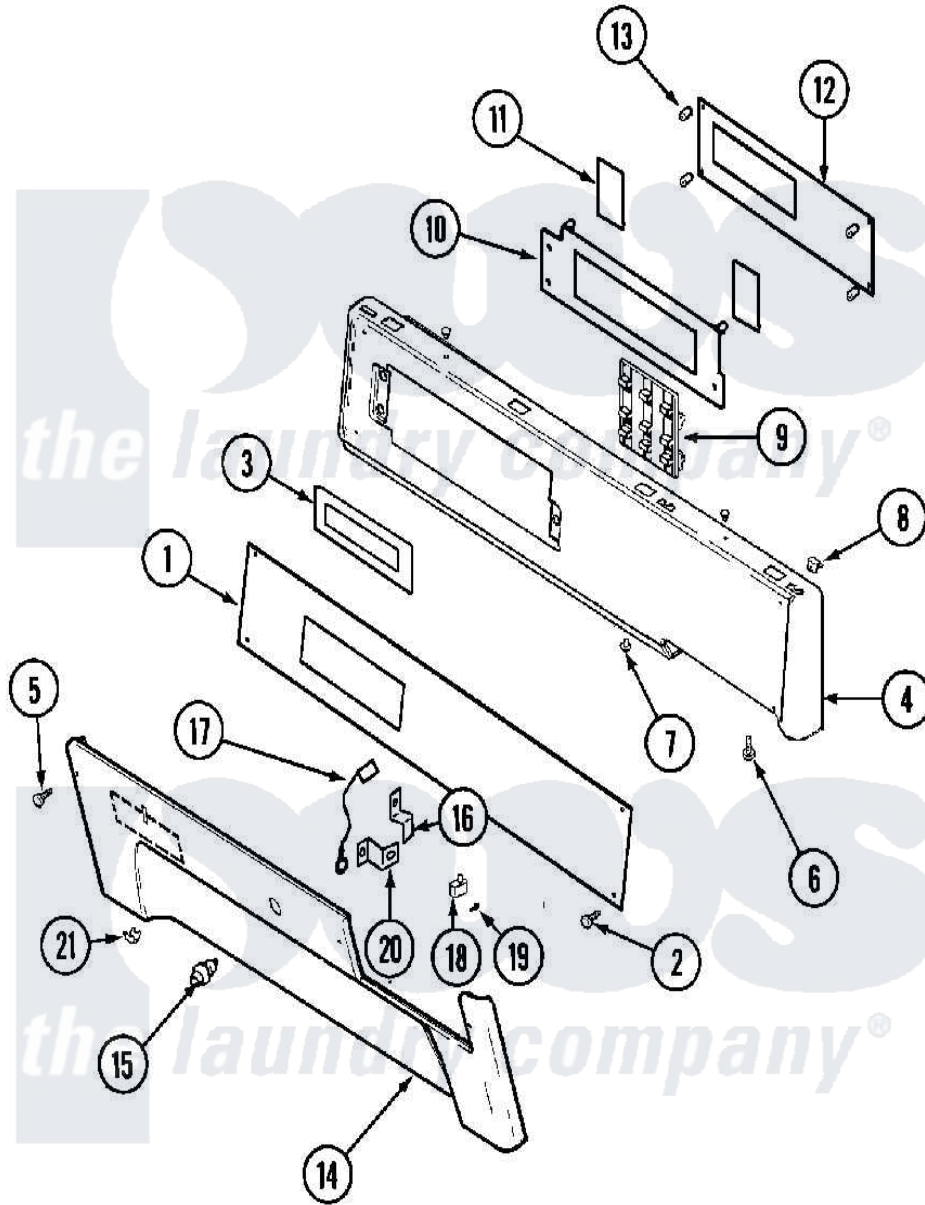

# Maytag MLG19PRAWW 01 - CONTROL PANEL (DRYER)

Maytag [Residential Maytag MLG19PRAWW Dryer Parts](#) Parts Diagram 01 - CONTROL PANEL (DRYER)  
 Click on the part number to view part

Item	Original Part Number	Replaced By	Status	Part Description
001	<a href="#">33002278</a>			Overlay, Control Panel
002	<a href="#">215506</a>			Screw, Control Panel Overlay
003	33002150	<a href="#">W10133268</a>		Cover, Display
004	<a href="#">33002003</a>			Fastener Clip, Control Panel
"	<a href="#">33002264</a>			Panel, Control
005	<a href="#">22001976</a>			Bezel
006	<a href="#">215506</a>			Screw, Control Panel Overlay
007	33001132	<a href="#">33002342</a>		Plug, Sifht Hole
008	<a href="#">33001977</a>			Fastener, Control Panel
009	<a href="#">33002178</a>			Switch, Push Button
010	<a href="#">33002155</a>			Plate, Control Mounting
011	33002152	<a href="#">W10133277</a>		Membrane Switch Assembly
012	33002154	<a href="#">33003006</a>		Control BO
013	<a href="#">33001204</a>			Stand-Off, Ccontrol Board
"	<a href="#">912077</a>			Locknut, Reader Harness
014	<a href="#">33002262</a>			Panel, Access