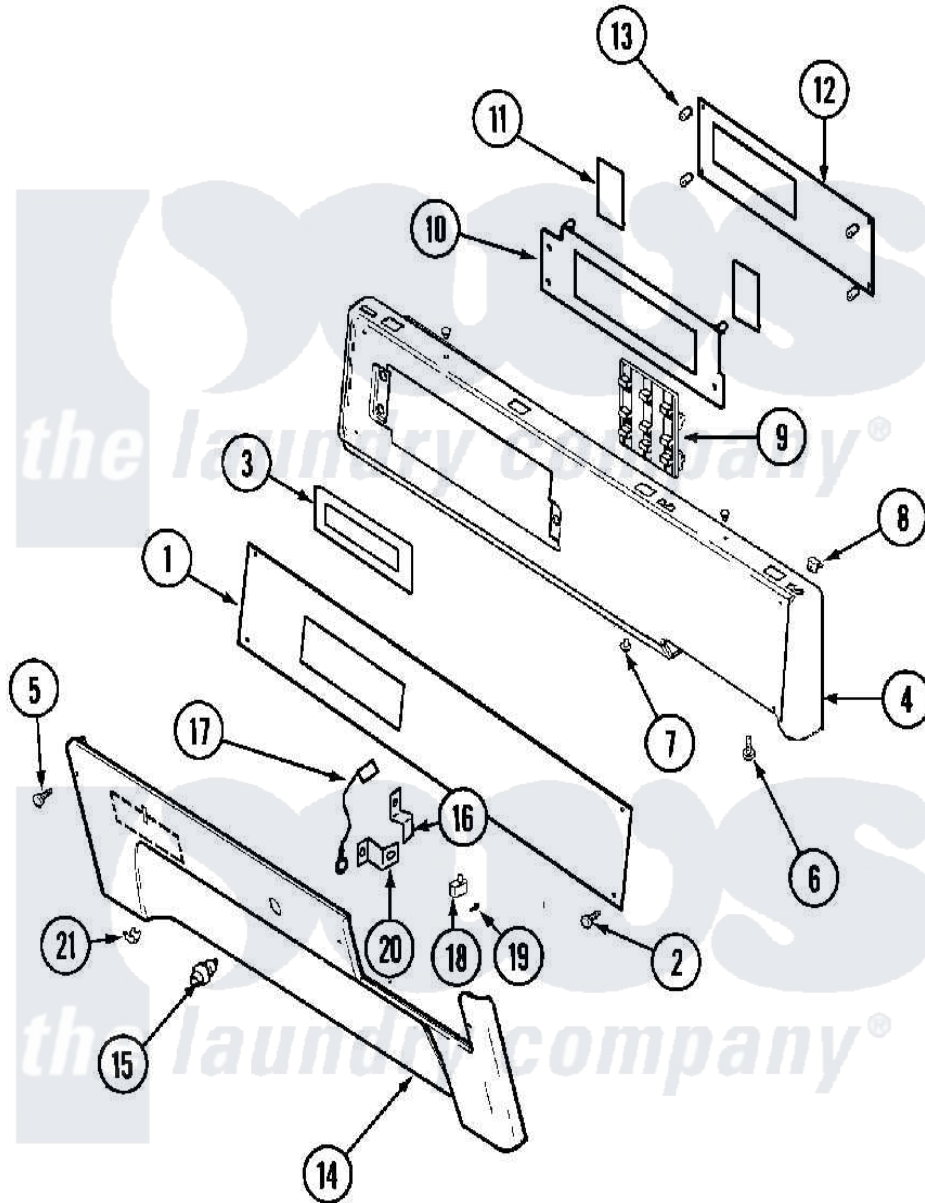

# Maytag MLG19PRAXW 01 - CONTROL PANEL (DRYER)

Maytag [Residential Maytag MLG19PRAXW Dryer Parts](#) Parts Diagram 01 - CONTROL PANEL (DRYER)  
 Click on the part number to view part

Item	Original Part Number	Replaced By	Status	Part Description
001	<a href="#">33002278</a>			Overlay, Control Panel
002	<a href="#">215506</a>			Screw, Control Panel Overlay
003	33002150	<a href="#">W10133268</a>		Cover, Display
004	<a href="#">33002003</a>			Fastener Clip, Control Panel
"	<a href="#">33002264</a>			Panel, Control
005	<a href="#">22001976</a>			Bezel
006	<a href="#">215506</a>			Screw, Control Panel Overlay
007	33001132	<a href="#">33002342</a>		Plug, Sifht Hole
008	<a href="#">33001977</a>			Fastener, Control Panel
009	<a href="#">33002178</a>			Switch, Push Button
010	<a href="#">33002155</a>			Plate, Control Mounting
011	33002152	<a href="#">W10133277</a>		Membrane Switch Assembly
012	33002154	<a href="#">33003006</a>		Control BO
013	<a href="#">33001204</a>			Stand-Off, Ccontrol Board
"	<a href="#">912077</a>			Locknut, Reader Harness
014	<a href="#">33002262</a>			Panel, Access