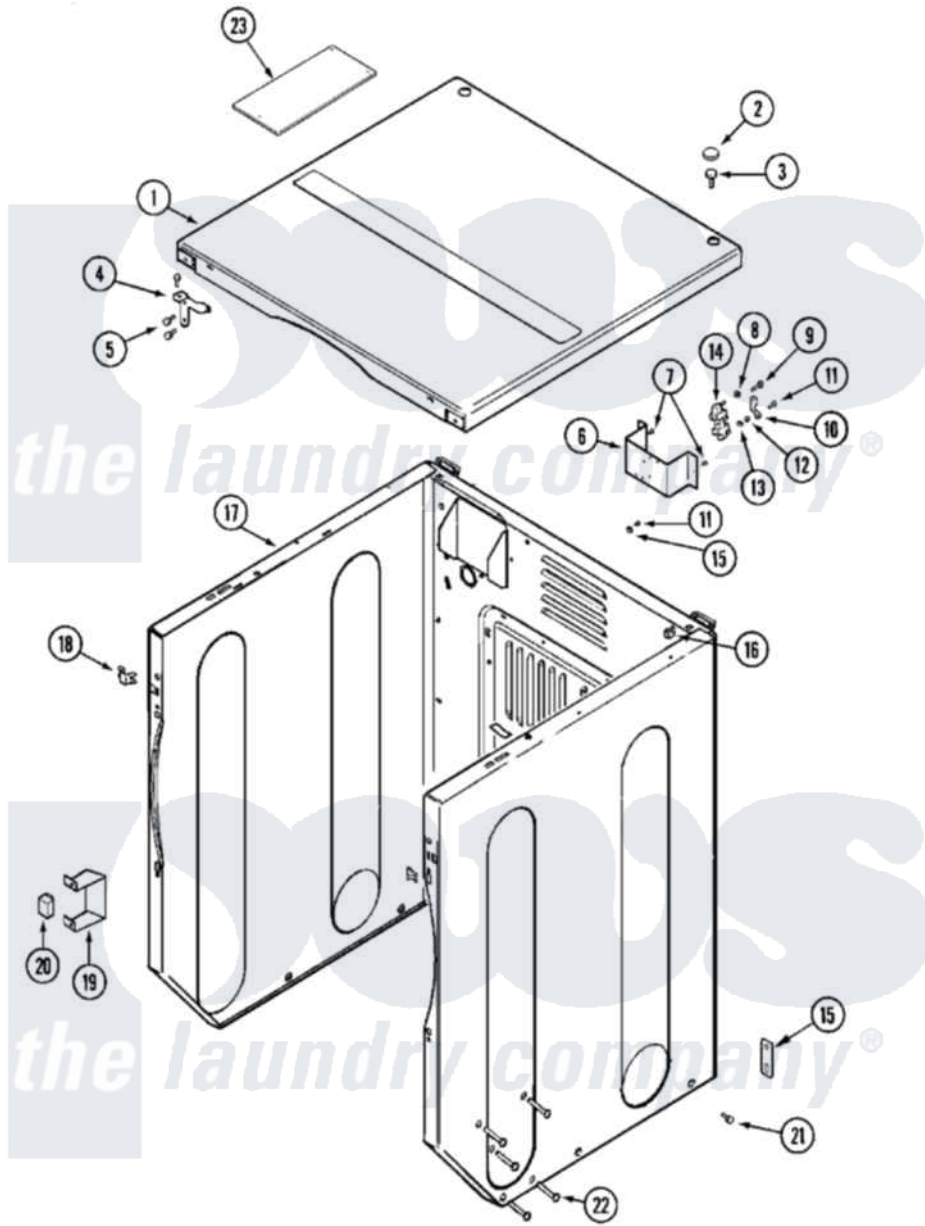

Maytag MLG19PRAXW 02 - CABINET-FRONT (DRYER)

Maytag Residential Maytag MLG19PRAXW Dryer Parts Parts Diagram 02 - CABINET-FRONT (DRYER)
 Click on the part number to view part

Item	Original Part Number	Replaced By	Status	Part Description
001	33001995	33002124		Cover, Top
"	33002058		Not Available	COVER, TOP (WHT)
002	33001997			Plug, Hole
003	22001883	214354		Screw, Top Cover To Cabnt.
004	33001998			Bracket, Top Cover
"	33001999			Bracket, Top Cover
005	22001995			Screw Note: Screw, Tumbler Front And Shroud
006	33002059			Bracket, Terminal Block
"	NLA		Not Available	BRACKET, TERMINAL BLOCK---NA
007	22001995			Screw Note: Screw, Tumbler Front And Shroud
008	Y311270			Washer, Terminal Block
009	Y312209	W10001200		Screw
010	Y312184			Strap, Grounding
011	NLA		Not Available	SCREW, GROUND STRAP

012	311484	112432	Nut
013	311093		Washer, Terminal Connection
014	315471	22003298	Retainer, Wire
"	33001244		Block, Terminal
"	33002182		Bracket, Terminal Block
"	NLA	Not Available	SCREW, TERMINAL BLOCK
015	NLA	Not Available	WASHER, GROUND LUG
016	22001502		Fastener, U-NUt
017	NLA	Not Available	CABINET (WHT)
018	33001980		Fastener, Access Panel
019	Y313561		Screw---NA
"	33002002		Bracket, Switch
020	306398		Relay, Heater
"	Y251119	3177991	Screw
021	213007		Xfor Cabinet See Cabinet, Back
"	22003409	213007	Xfor Cabinet See Cabinet, Back
022	33001991		Bolt, Carriage
023	22001995		Screw Note: Screw, Tumbler Front And Shroud
"	22001996	3370225	Screw
"	Y314174		Terminal Cover - Canada