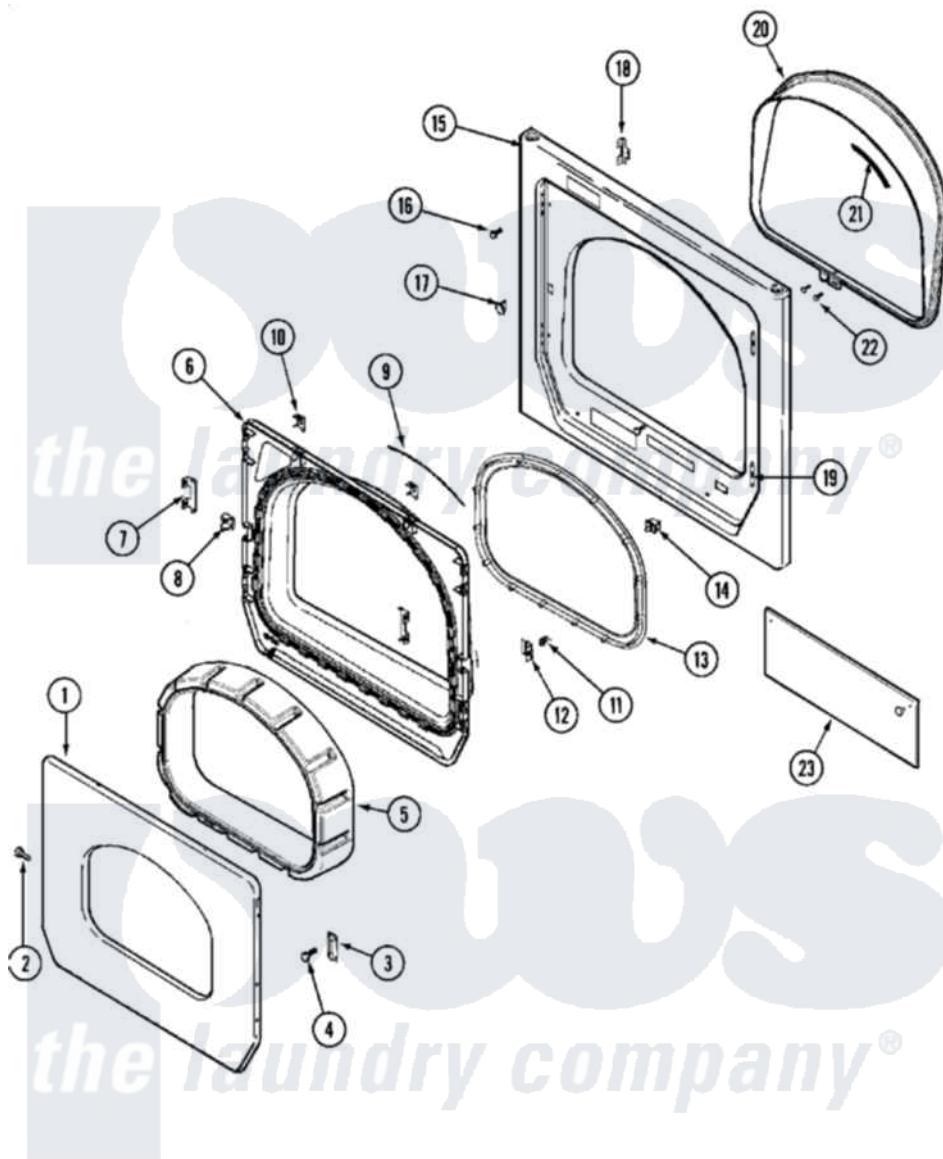

Maytag MLG19PRAXW 03 - DOOR (DRYER)

Maytag Residential Maytag MLG19PRAXW Dryer Parts Parts Diagram 03 - DOOR (DRYER)
 Click on the part number to view part

Item	Original Part Number	Replaced By	Status	Part Description
001	33001893		Not Available	LABEL, OPEN DOOR (DRYER)
"	33002015			Door, Outer
002	22002063			Screw No.8-18AB Wafer Head
003	33002017			Hinge, Door
004	22002062	98006631		Screw
005	22002300	9740848		Screw, Mixing Valve Mounting
"	33002018	33002780		Door Tunnel W` Handle
006	33002020			Door, Inner W/Seal
007	22002038			Clip, Door
008	33002111	33001763		Plug, Inner Door
009	33002094			Seal, Door
010	22002039			Clip, Door
011	33001761			Strike, Door
012	33002110	33001793		Bracket, Strike
013	33002022	33002607		Lens, Door
"	33002607			Lens, Door

014	33001509	W10169313	Switch-Dor
015	33001711	33002936	Medallion-
"	33002051	Not Available	SCREW, FRONT PANEL
"	33002081		Panel, Front
016	33001486	98008544	Screw
017	33001791	306436	Door Latch Kit--W
018	33002025		Twin Speednut
019	33001175		Cover, Hinge Hole
020	33002026		Extension, Tumbler Front
021	33001767		Seal, Shroud
022	33001855	33002917	Screw, No.10-16
023	33002048		Fastener, Push
"	33002183		Shield, Control Panel