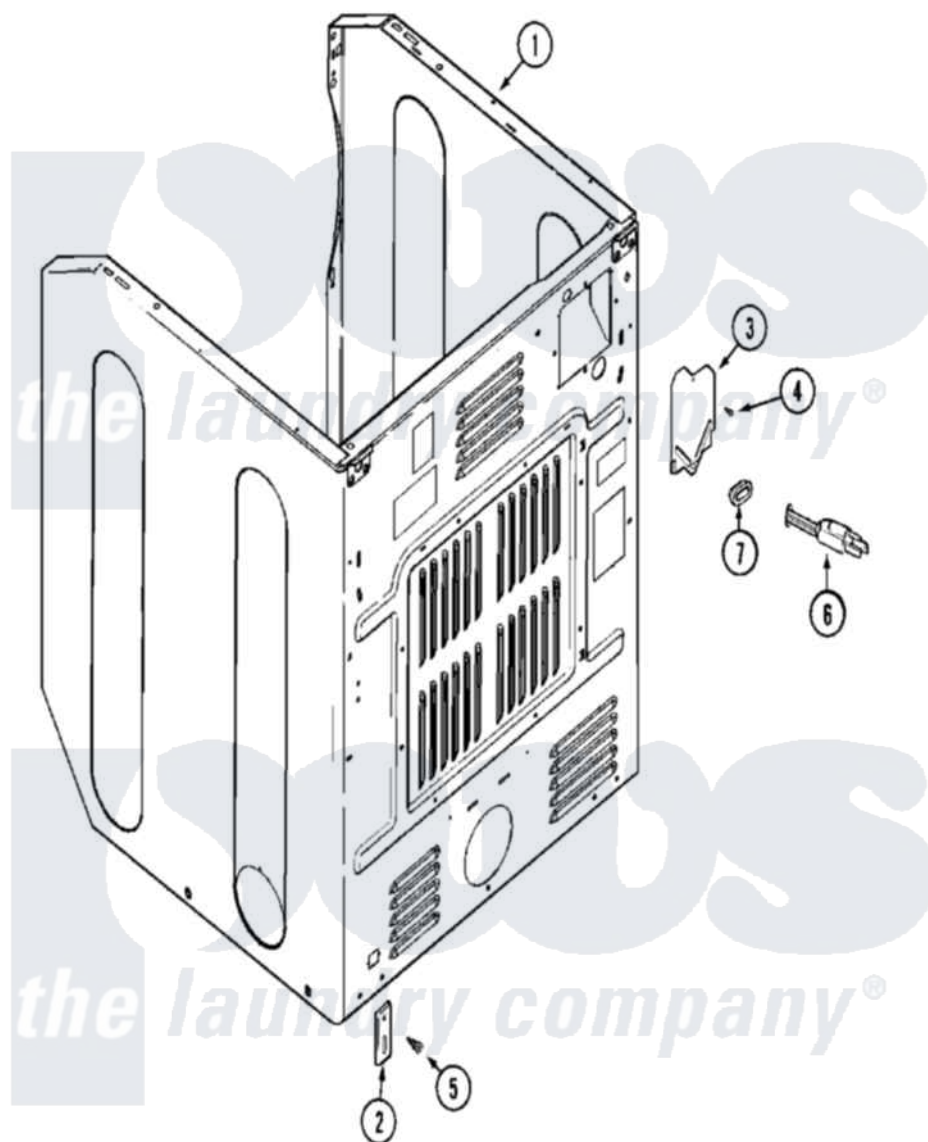

Maytag MLG19PRAXW 04 - CABINET-REAR (DRYER)

Maytag Residential Maytag MLG19PRAXW Dryer Parts Parts Diagram 04 - CABINET-REAR (DRYER)
 Click on the part number to view part

Item	Original Part Number	Replaced By	Status	Part Description
001	NLA		Not Available	CABINET (WHT-UPR)
002	33002060			Bracket, Security
003	33001795			Cover, Terminal Block
004	22001995			Screw Note: Screw, Tumbler Front And Shroud
005	22001995			Screw Note: Screw, Tumbler Front And Shroud
006	33002184	33002777		Power Cord
"	NLA		Not Available	SCREW, CORD
007	211881			Grommet, Cord Part Not Used-Gas Models Only