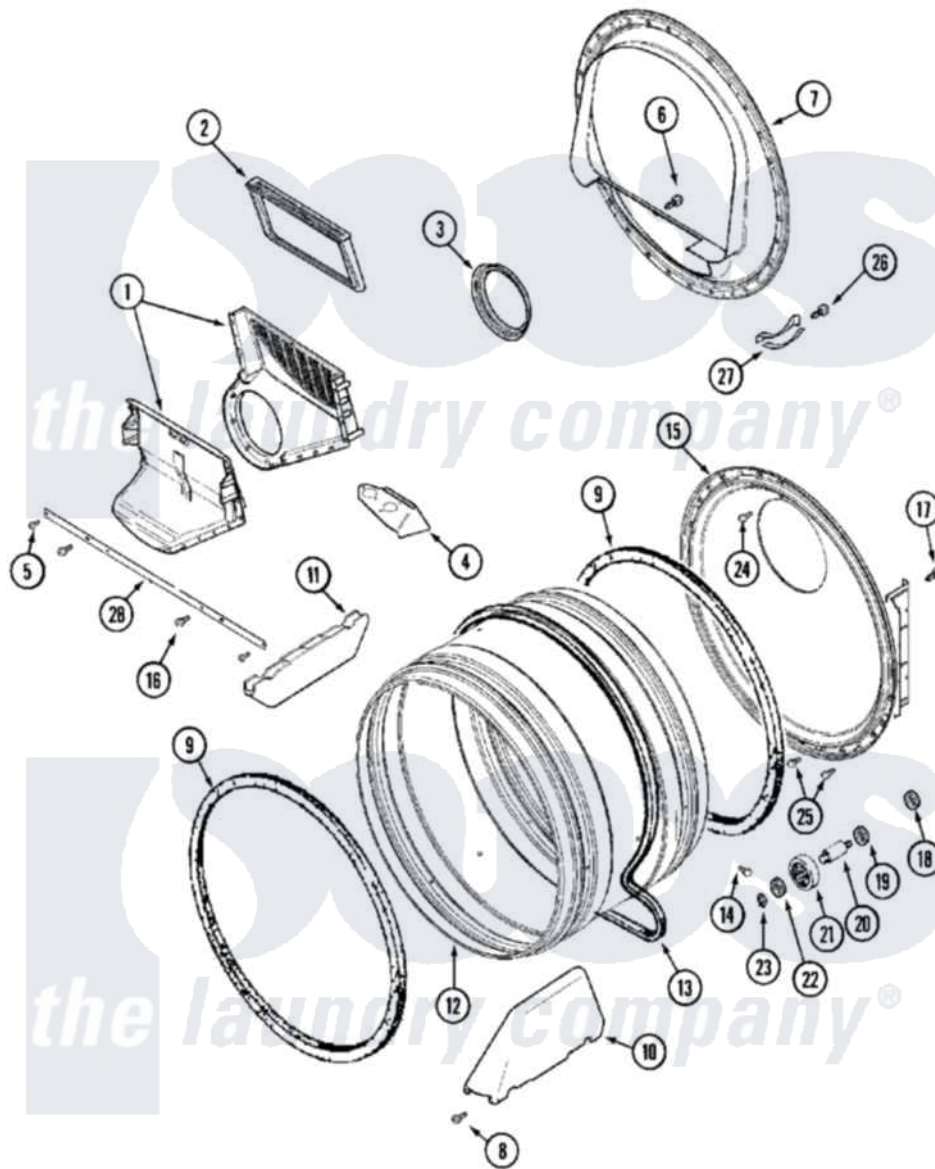

Maytag MLG19PRAXW 05 - TUMBLER (DRYER)

Maytag Residential Maytag MLG19PRAXW Dryer Parts Parts Diagram 05 - TUMBLER (DRYER)
 Click on the part number to view part

Item	Original Part Number	Replaced By	Status	Part Description
001	33001799			Outlet Duct Assembly Note: Outlet Duct Assembly
002	33001804	33002790		Lint Filter
003	33001758	33002560		Seal, Blower
004	33001837			Cover, Thermostat
005	22001995			Screw Note: Screw, Tumbler Front And Shroud
006	NLA		Not Available	SCREW, OUTLET DUCT
007	33001802			Front, Tumbler
008	33001855	33002917		Screw, No.10-16
009	33001807			Seal, Tumbler
010	33002032			Baffle
011	33001755			Baffle
012	33001794	33001889		Tumbler
013	33001777	33002535		V-Belt
014	33001788	33002973		Screw, No.9-15 X 1.00 Hx WS
015	33001801			Back, Tumbler

016	33001768		Screw, Shroud Note: Screw, Shroud And Outlet Duct
017	22001995		Screw Note: Screw, Tumbler Front And Shroud
018	33001443		Nut, Hex
019	Y313347	312535	Washer, Vault Mounting Brk.
020	Y312948	6-3129480	Shaft- Tumbler
021	Y303373	12001541	Drum Roller/Washer Assembly--W
022	312535		Washer, Vault Mounting Brk.
023	410233	9703438	Ring-Retrn
024	210932		Screw, No.8 X 9/16 Ctsk Note: Screw, Inlet Duct
025	22001996	3370225	Screw
026	210720		Rivet, Bearing To Tumbler Fmt
027	306508		Tumbler Bearing Kit ---W
028	33002039		Brace, Tumbler Front