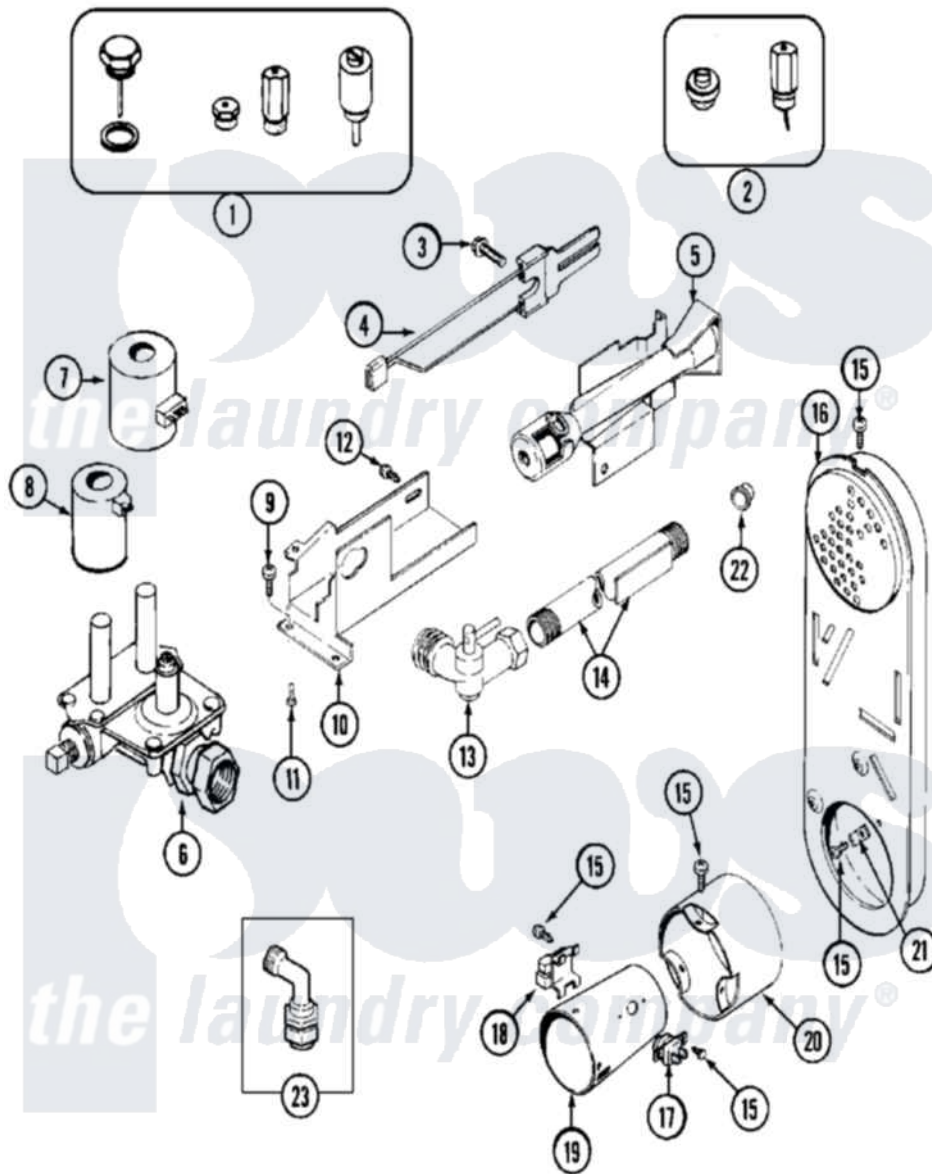

Maytag MLG19PRAXW 06 - GAS VALVE (DRYER)

Maytag Residential Maytag MLG19PRAXW Dryer Parts Parts Diagram 06 - GAS VALVE (DRYER)
 Click on the part number to view part

Item	Original Part Number	Replaced By	Status	Part Description
001	Y306195	MAL9000AXX		LP Gas Con
"	Y308378	W10402145		LP Gas Con
002	306204	33002924		Gas Conv K
"	Y308377		Not Available	CONVERSION KIT (LP TO NATURAL)
003	304971			Screw Note: Screw, Igniter
004	304970	4391996		Ignitor
"	33002789			Igniter Assembly
005	33001247	33002793		Burner Assembly
"	33002793			Burner Assembly
006	308345			Valve, Gas
"	33002056		Not Available	PLUG, HOLE (UPR)
007	306106			Coil, Holding And Booster--W
008	306105	694540		Coil, 60 Hz
009	Y313561			Screw---NA
010	NLA		Not Available	BRACKET, GAS VALVE---NA

011	314082	90767	Screw, 8A X 3/8 Hex Washer Head Tapping
012	22001995		Screw Note: Screw, Tumbler Front And Shroud
013	306086		Angle Shut Off For Gas Valve
014	33001735		Pipe And Bracket Assembly Series 18 Not Needed Use Vavle
015	211294	90767	Screw, 8A X 3/8 Hex Washer Head Tapping
016	33001810	Not Available	DUCT ASSY., INLET (GAS) NOTE: INLET DUCT ASSEMBLY
017	305169		Thermostat, Hi-Limit Gas
018	Y303377	338906	Radiant, Sensor
019	33001835		Cone Assembly, Combustion
020	Y303841		Cone, Extension
021	Y312890		Retainer, Heater Chamber
022	33001693		Cap, Gas Pipe
023	33002236		Angle Connector Assembly