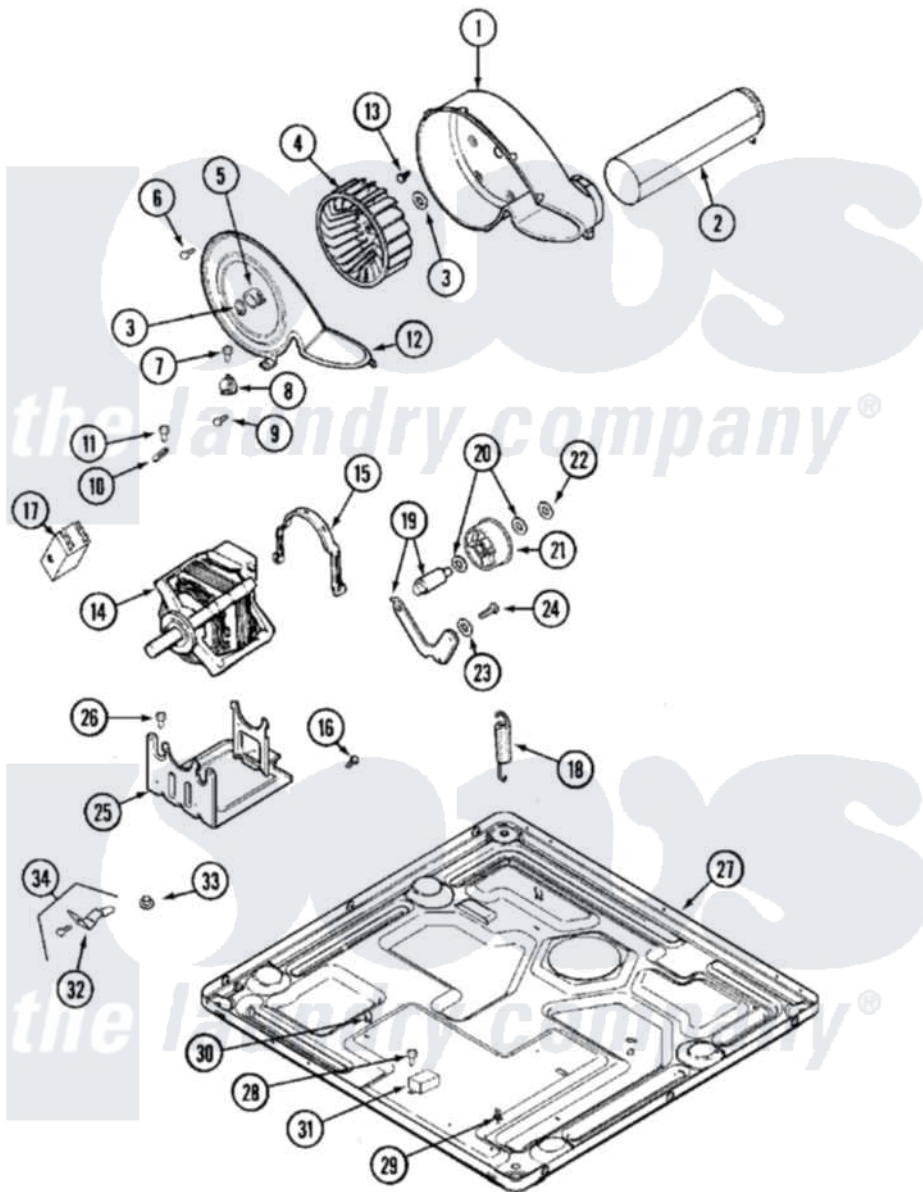

Maytag MLG19PRAXW 07 - MOTOR DRIVE (DRYER)

Maytag [Residential Maytag MLG19PRAXW Dryer Parts](#) Parts Diagram 07 - MOTOR DRIVE (DRYER)
 Click on the part number to view part

Item	Original Part Number	Replaced By	Status	Part Description
001	33001789			Housing, Blower
002	22001995			Screw Note: Screw, Tumbler Front And Shroud
"	33002185			Duct Assembly, Exhaust
003	410233	9703438		Ring-Retrn
004	33001790			Wheel, Blower
"	33002797			Wheel, Blower
005	312967			Clamp, Blower Housing
006	33001855	33002917		Screw, No.10-16
007	Y313561			Screw----NA
008	303392			Thermostat, Cycling
"	33303391			Thermostat, Cycling
009	22001996	3370225		Screw
010	33001762			Fuse, Thermal
011	22001996	3370225		Screw
012	33001796	33002711		Cover, Blower Housing
013	314818	1163839		Screw

014	33001853	33002478	Motor
"	33002237	33002478	Motor
015	33002795		Motor, Drive 60Hz
"	Y015825		Clip, Motor To Motor Support
016	910343	488234	Screw 8-32 X 1/4
017	33001854	33002478	Motor
018	33001754	33002459	Assembly, Spring And Plug
019	33001840	6-3705180	Idler Arm
020	Y312527		Washer, Idler Shaft
021	33001783	6-3700340	Bearing- I
022	312958	354987	Ring, Retaining
023	315772		Sleeve, Idler Arm
024	Y014874		Screw, Idler Arm And Sleeve
025	33001752	33002817	Motor Support, Offset
026	Y313561		Screw----NA
027	22003605		Base Weld Assembly
"	33002041	33002467	Base
"	33002467		Base
"	33002623		Base,
028	22001078	3177991	Screw
029	315471	22003298	Retainer, Wire
030	410490		Spring, Retainer Wire Harness
031	315218		Shield, Transformer
"	33002186	W10133285	Transformer 120V To 22.5vac
032	22001995		Screw Note: Screw, Tumbler Front And Shroud
"	33002042	33002758	Bracket, LH, Base To Support
"	33002043	33002757	Bracket, RH, Base To Support
033	33002044		Guide
034	12001551		Contains RT And LT Brackets
"	NLA	Not Available	BRACKET/SCREW PACKAGE