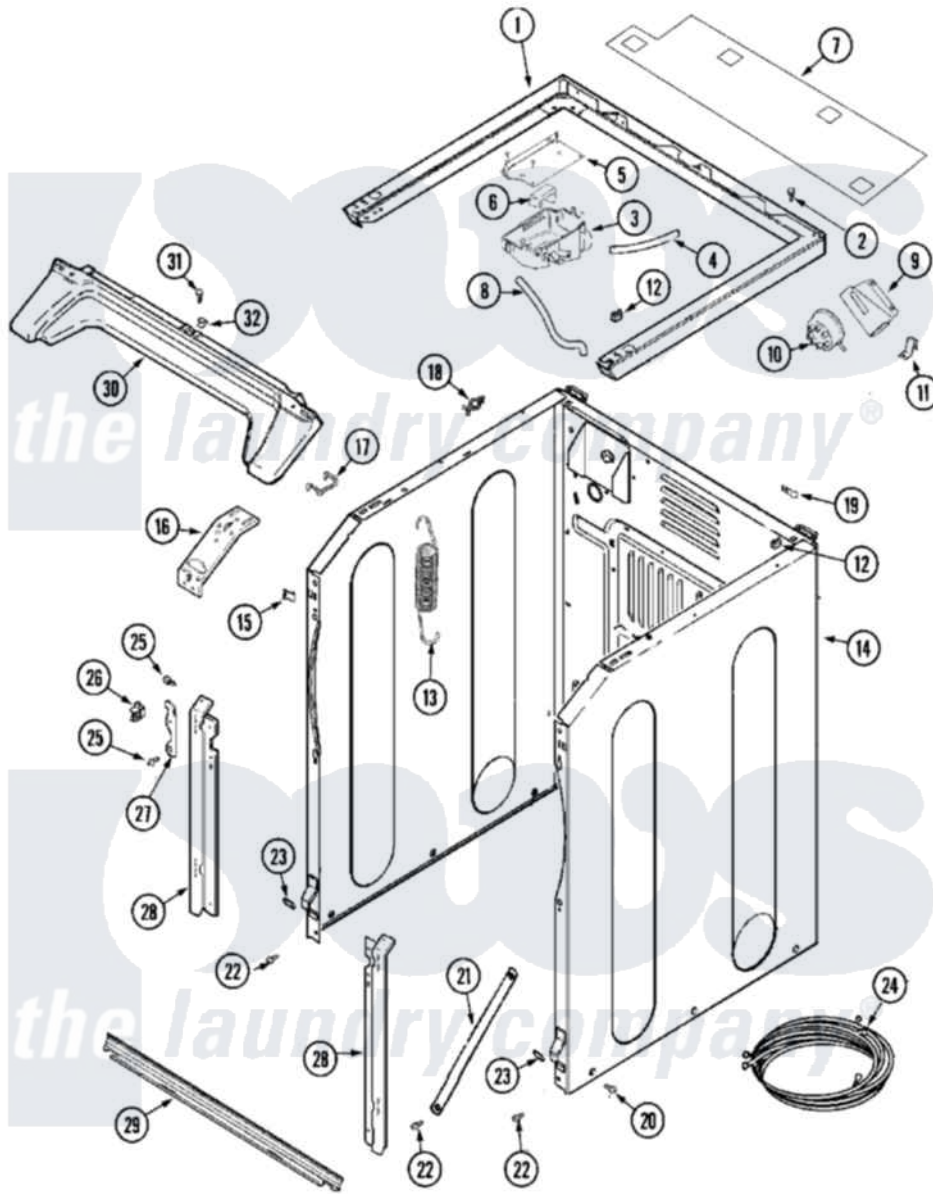

# Maytag MLG19PRAXW 08 - CABINET-FRONT (WASHER)

Maytag Residential Maytag MLG19PRAXW Dryer Parts Parts Diagram 08 - CABINET-FRONT (WASHER)  
 Click on the part number to view part

Item	Original Part Number	Replaced By	Status	Part Description
001	33002187	<a href="#">33002963</a>		Support, Weld Assembly
002	22001883	<a href="#">214354</a>		Screw, Top Cover To Cabnt.
003	22002439	<a href="#">33002775</a>		Vent, Tub
"	33001855	<a href="#">33002917</a>		Screw, No.10-16
004	<a href="#">22002464</a>			Hose, Vent
005	<a href="#">33002189</a>			Bracket, Vent Mounting
"	<a href="#">33002190</a>			SCrew, C BraCe, BraCket, Cabinet
006	<a href="#">22002440</a>			Deflector, Vent
007	<a href="#">33002191</a>			Wire Shield
"	<a href="#">33002192</a>			Clip, Shield
008	205161	<a href="#">489503</a>		Clamp
"	<a href="#">33002193</a>			Hose, Shower
009	<a href="#">33002188</a>			Support, Pressure Switch
"	<a href="#">Y310376</a>			Clip, Door Switch Harness
010	22002048	<a href="#">22002921</a>		Switch- Pr
				Clip, Unbalance Switch