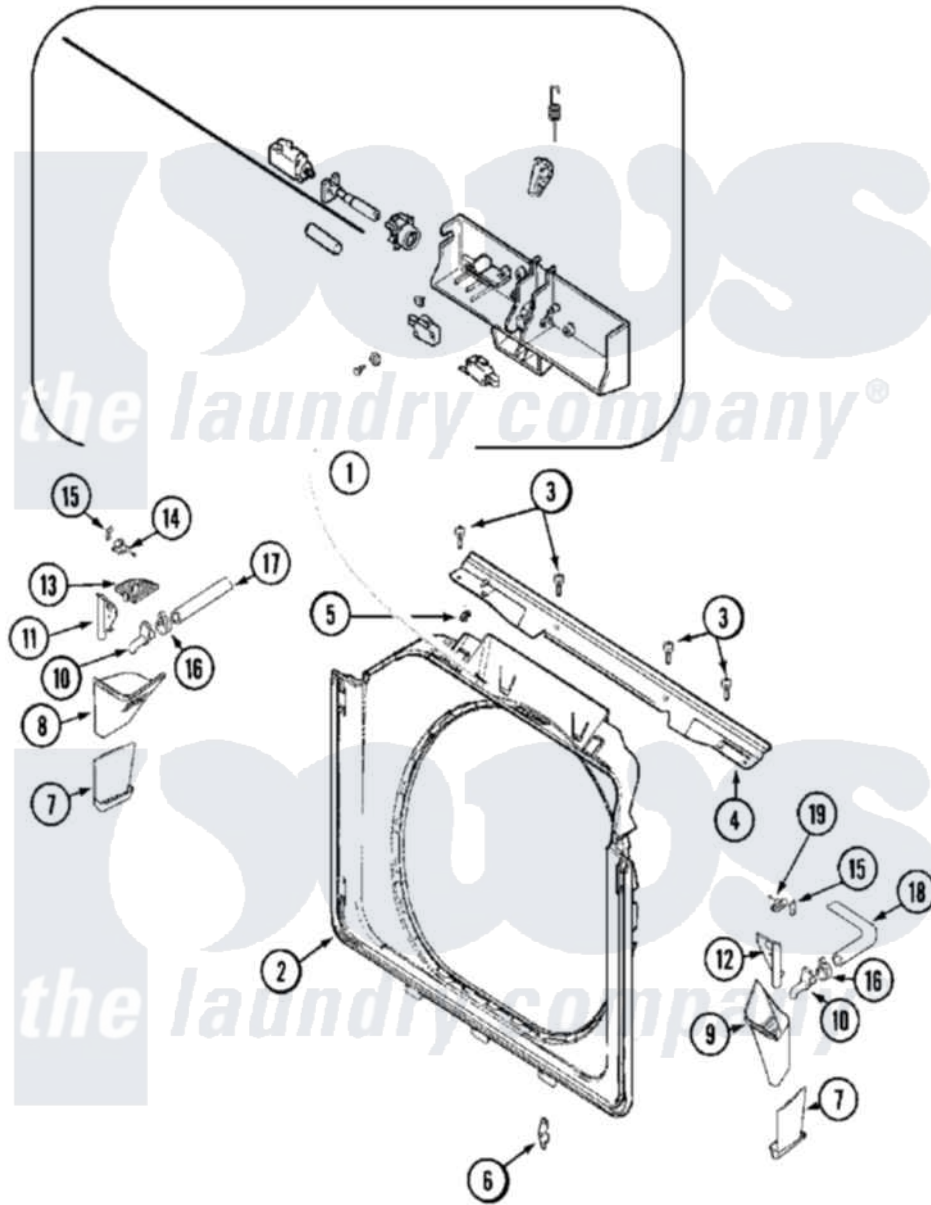

Maytag MLG19PRAXW 09 - DOOR SHROUD & DOOR LATCH ASSEMBLY (WASH)

Maytag [Residential Maytag MLG19PRAXW Dryer Parts](#) Parts Diagram 09 - DOOR SHROUD & DOOR LATCH ASSEMBLY (WASH)

[Click on the part number to view part](#)

Item	Original Part Number	Replaced By	Status	Part Description
001	NLA		Not Available	LATCH, ASSY. (DOM/COMMERCIAL)
002	22002506			Shroud And Dispenser Hose
"	22003653			Retainer, Dispenser Hose
003	22001995			Screw Note: Screw, Tumbler Front And Shroud
004	22003908			Vapor Barrier
"	33002202	33002477		Support, Door Lock
"	33002203			Clip, Hose
005	22002014			Clip, Harness To Support
006	22002095	12001994		Cover
"	33001764			Cover, Hinge Hole
"	33001787			Screw, Hinge Note: Screw, Hinge Hole Cover
007	33002195			Grate, Overflow
"	33002196			Grate, Overflow

008	33002197		Cup, Bleach Dispenser
009	33002198		Cup, Fabric Softener Dispenser
010	33002199		Spout, Dispenser Fill
011	33002200		Cap, Bleach Dispenser
012	33002201		Cap, Fabric Softener
013	33002204		Screen, Bleach Cup
014	22002230	400021-1	Screw
"	33002205		Retainer, Bleach Cup
015	33002206		Fastener, J Type
016	205161	489503	Clamp
017	22003653		Retainer, Dispenser Hose
"	33002207		Hose, Bleach
018	33002208		Hose, Fabric Softener
019	22002230	400021-1	Screw
"	22003653		Retainer, Dispenser Hose
"	33002209		Retainer, Fabric Softener
020	22002484	Not Available	LABEL, BLEACH
"	22002485	Not Available	LABEL, FABRIC SOFTENER
"	22002486	Not Available	LABEL, LOADING INSTRUCTIONS
"	22002487	Not Available	LABEL, ADD DETERGENT