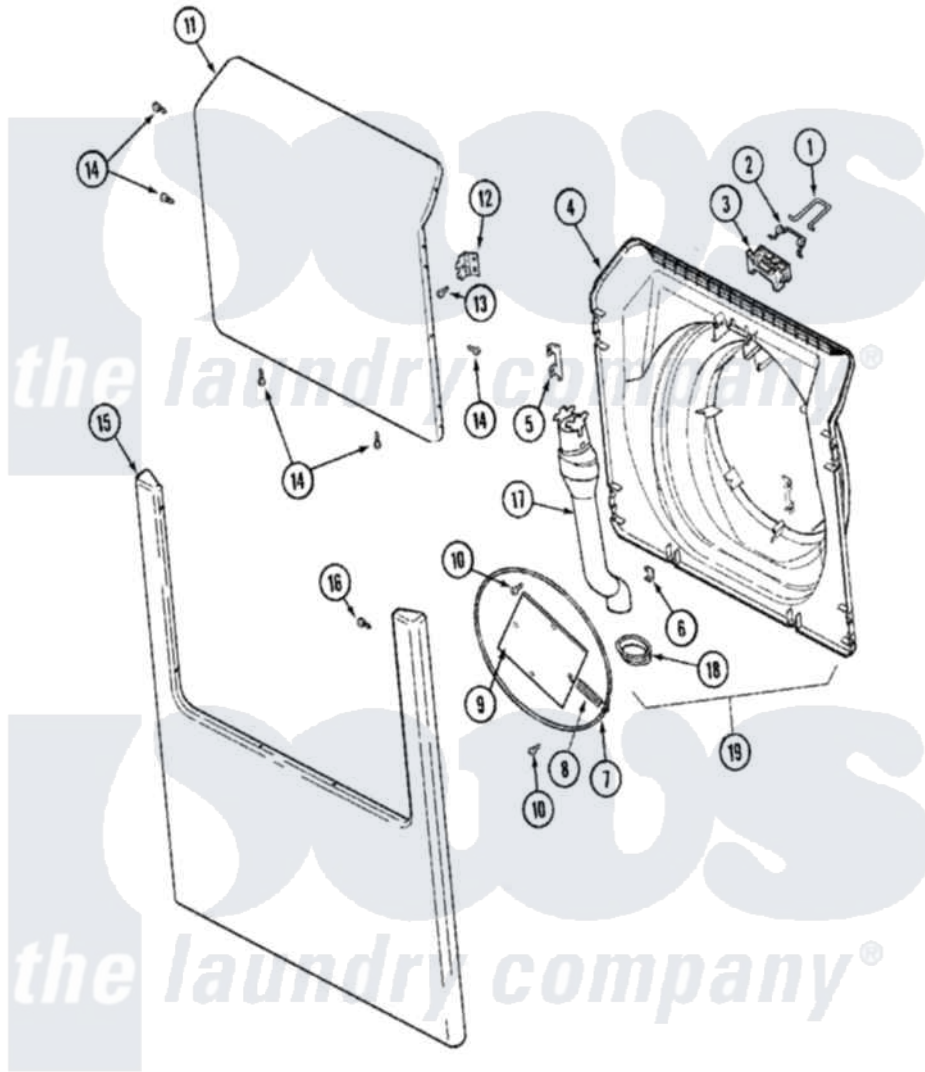

# Maytag MLG19PRAXW 10 - DOOR & FRONT PANEL (WASHER)

Maytag Residential Maytag MLG19PRAXW Dryer Parts Parts Diagram 10 - DOOR & FRONT PANEL (WASHER)  
 Click on the part number to view part

Item	Original Part Number	Replaced By	Status	Part Description
001	22002002	<a href="#">22003222</a>		Hoop, Lock
002	<a href="#">22002003</a>			Spring, Latch
003	<a href="#">22002168</a>			Support, Lock Hoop
004	22002539	<a href="#">22003083</a>		Liner, Door Assembly W/Vent
"	22003076	<a href="#">22003083</a>		Liner, Door Assembly W/Vent
"	<a href="#">22003800</a>			Inner Door/Vented
"	33002210	<a href="#">22003083</a>		Liner, Door Assembly W/Vent
005	<a href="#">22002038</a>			Clip, Door
006	<a href="#">22002039</a>			Clip, Door
007	<a href="#">22002104</a>			Frame, Wire
"	W10124350		Not Available	NOT REQUIRED PART OR SEE NOTE
008	<a href="#">22002356</a>			Spring, Plate
"	W10124350		Not Available	NOT REQUIRED PART OR SEE NOTE
009	<a href="#">22002094</a>			Frame, Wire
"	W10124350		Not Available	NOT REQUIRED PART OR

010	<a href="#">22002007</a>		SEE NOTE
"	W10124350	Not Available	NOT REQUIRED PART OR SEE NOTE
011	<a href="#">22001979</a>		Door, Outer
"	<a href="#">22002333</a>		Label, Open Door
012	NLA	Not Available	Hinge w/no offset
013	22002062	<a href="#">98006631</a>	Screw
014	<a href="#">22002063</a>		Screw No.8-18AB Wafer Head
015	22002241	<a href="#">22002836</a>	Panel, Front
016	<a href="#">22002243</a>		Screw, Front Panel And Hinge
"	<a href="#">22002244</a>		Clip, Grounding
017	22002990	<a href="#">22003850</a>	Vent Tube Assembly
018	<a href="#">22003075</a>		Grommet, Vent Tube
019	<a href="#">22003083</a>		Liner, Door Assembly W/Vent