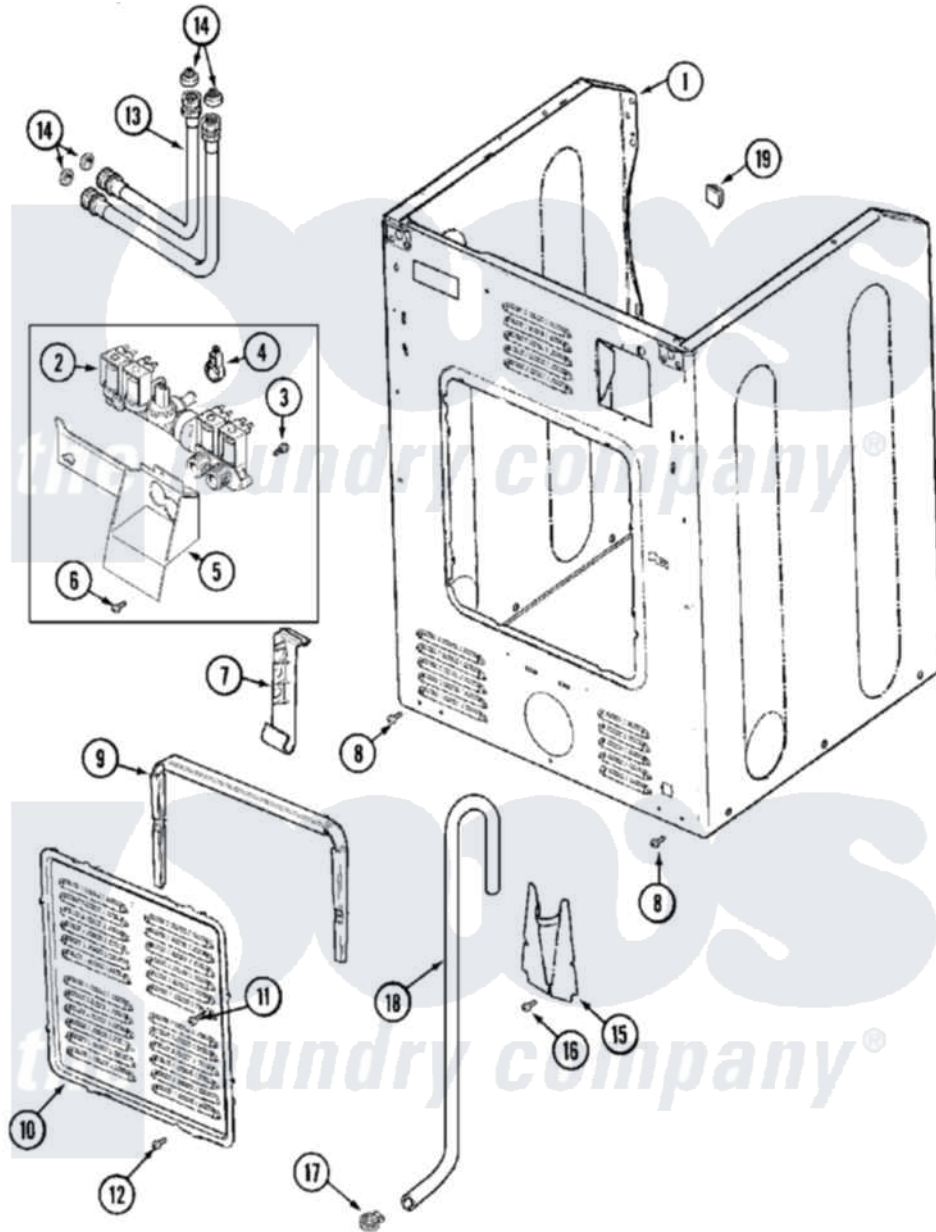

Maytag MLG19PRAXW 11 - CABINET-REAR (WASHER)

Maytag [Residential Maytag MLG19PRAXW Dryer Parts](#) Parts Diagram 11 - CABINET-REAR (WASHER)
 Click on the part number to view part

Item	Original Part Number	Replaced By	Status	Part Description
001	213007			Xfor Cabinet See Cabinet, Back
"	22001995			Screw Note: Screw, Tumbler Front And Shroud
"	22003367	22004095		Hinge, Plastic
"	NLA		Not Available	CABINET ASSY. (WHT)
002	33002211			Valve, Water
003	22002436			Screw, Water Valve Bracket
004	205161	489503		Clamp
005	33002212			Bracket, Water Valve
006	22001996	3370225		Screw
007	33002213			Rack, Hose
008	22001995			Screw Note: Screw, Tumbler Front And Shroud
009	22002022			Spacer, Access Panel
010	22002092			Panel, Access
011	22002295	67006908		Screw, Ice Rack

012	22001996	3370225	Screw
013	33002214	202860	Inlet Hose Assembly
014	Y013783		Washer, Inlet Hose
015	22002093	22002704	Cover, Drain Hose
016	22001995		Screw Note: Screw, Tumbler Front And Shroud
017	22001984	285655	Clamp, Hose
018	12001659	12001807	Drain Hose Kit
"	22002891	12001807	Drain Hose Kit
"	22002892		Retainer, Drain Hose
"	22002893	8539404	Tie-Wire
019	NLA	Not Available	PLUG, HOLE