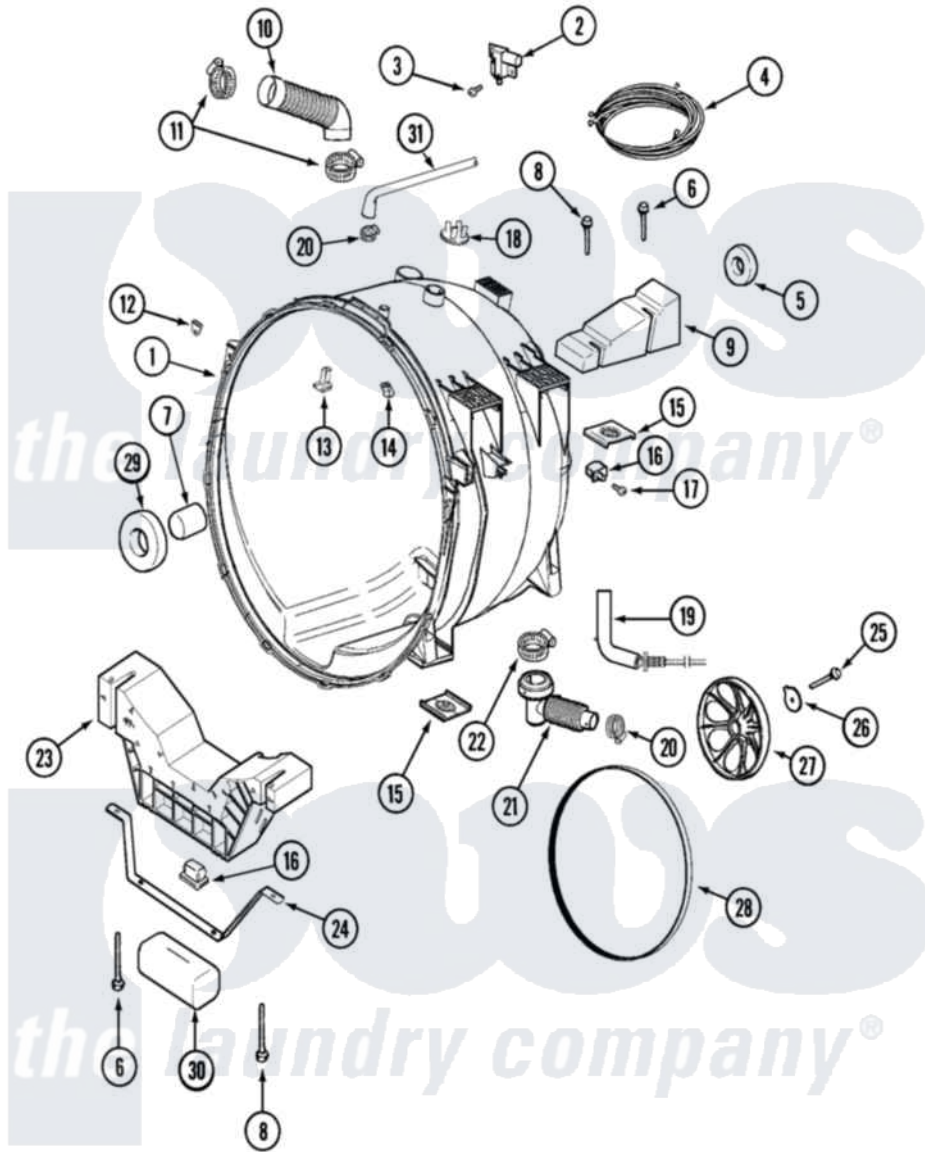

# Maytag MLG19PRAXW 12 - OUTER TUB (WASHER)

Maytag [Residential Maytag MLG19PRAXW Dryer Parts](#) Parts Diagram 12 - OUTER TUB (WASHER)  
 Click on the part number to view part

Item	Original Part Number	Replaced By	Status	Part Description
001	<a href="#">22002006</a>			Clip, Unbalance Switch Harness
"	22002907	<a href="#">22004465</a>		Outer Tub Assembly, As Pack
002	22002045	<a href="#">22003302</a>		Switch, Internal Unbalance
"	<a href="#">22003302</a>			Switch, Internal Unbalance
003	22002300	<a href="#">9740848</a>		Screw, Mixing Valve Mounting
004	33002216	<a href="#">12001798</a>		Kit-Harnes
005	<a href="#">22003441</a>			Bearing, Rear
"	Y200720	<a href="#">22003441</a>		Bearing, Rear
006	<a href="#">22003615</a>			Bolt, Double Sems 5-3/8
007	<a href="#">22002935</a>			Spacer, Bearing
008	<a href="#">22003616</a>			Bolt, Double Sems 3-3/8
009	<a href="#">22002102</a>			Weight, Counter Balance
010	<a href="#">22002083</a>			Hose, Injector
011	22002052	<a href="#">616099</a>		Clamp
012	<a href="#">22002103</a>			Clip, U
013	22002004	<a href="#">22004310</a>		Water Deflector