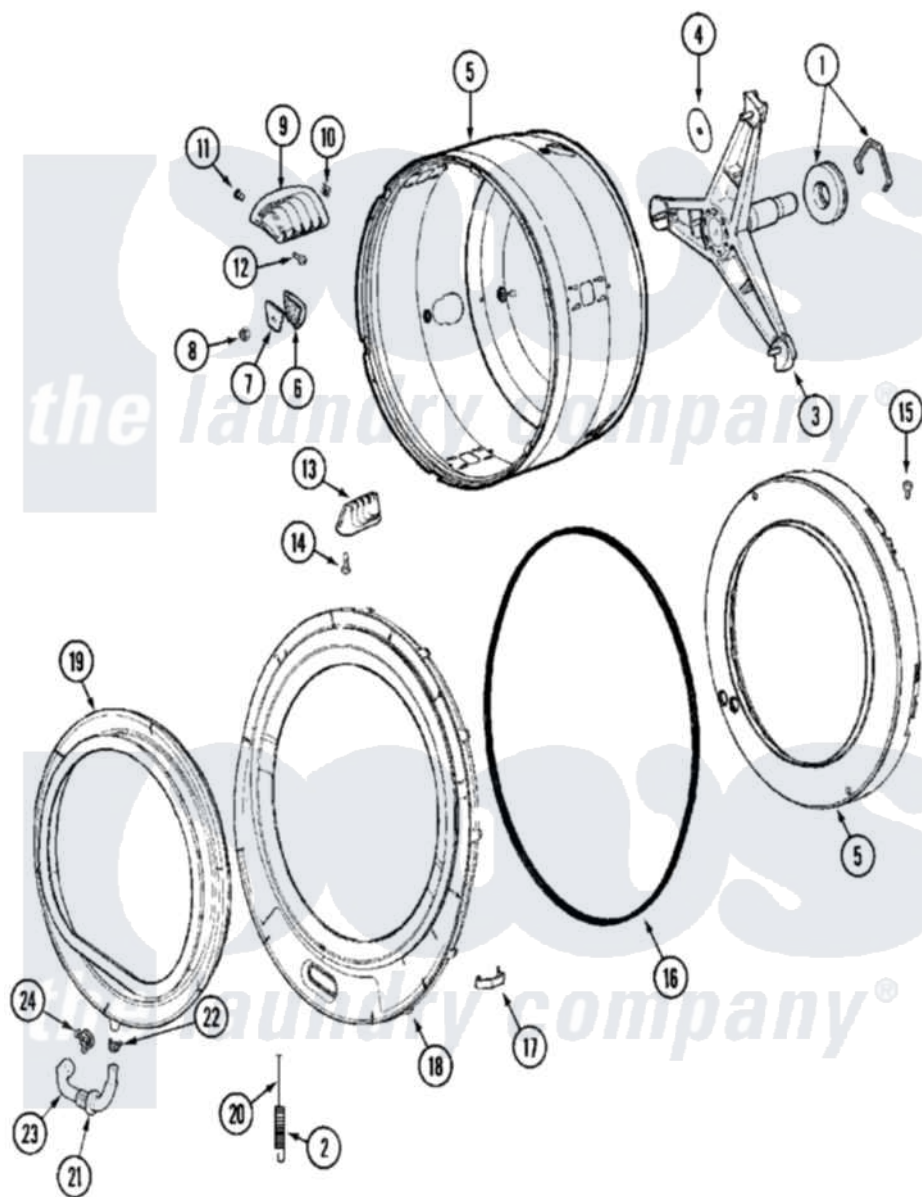

Maytag MLG19PRAXW 13 - SPINNER ASSEMBLY & OUTER TUB COVER(WASH)

Maytag Residential Maytag MLG19PRAXW Dryer Parts Parts Diagram 13 - SPINNER ASSEMBLY & OUTER TUB COVER(WASH)

Click on the part number to view part

Item	Original Part Number	Replaced By	Status	Part Description
001	12001478	12002022		Lip Seal Kit
002	22002099			Spring, Tub
003	22002123			Tube, Molykote
"	22002897	W10181639		Support
"	22003925	W10181639		Support
004	22002023			Washer, Plastic
005	22002115	6-2717080		Spinner As
006	22002021	22002482		Washer, Profile
007	22002020			Washer, Spinner Support
008	22002122	2207454		Nut, Hex
009	22001985			Baffle, Drip
010	22002009			Grommet, Baffle
011	22001999			Grommet, Baffle
012	22002325	22003556		Screw, Baffle
013	22001986			Baffle, Drip

014	22002059		Screw, Baffle
015	22002028	Not Available	PART NEVER USED IN PRODUCTION
"	NLA	Not Available	SCREW, BALANCE RING
016	22002077		Seal, Tub Cover
017	22002050		Clip, Tub To Cover
018	22003212		Cover, Tub --W
"	22004254		Cover, Tub W/Sealandcaps AspK
019	12001772	12002533	Boot Kit
"	22001978	12002533	Boot Kit
020	22002327		Wire, Boot Clamp
021	22003074		Guard, Hose
022	Y22003072		CLAMP, HOSE DOUBLE WIRE
023	22003071	22004477	Drain Hose, Door Boot
024	22003073	596669	Clamp, Manifold