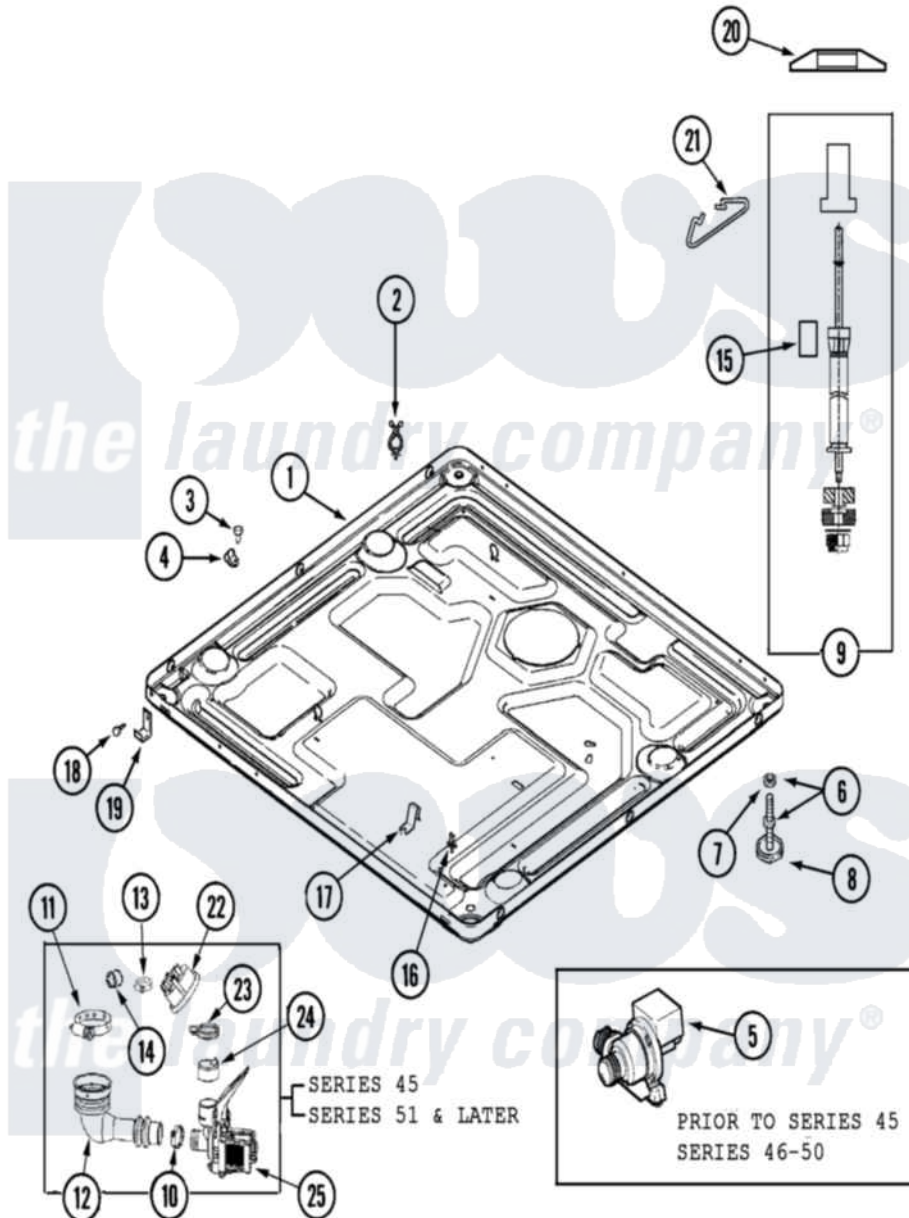

Maytag MLG19PRAXW 14 - BASE (WASHER)

Maytag [Residential Maytag MLG19PRAXW Dryer Parts](#) Parts Diagram 14 - BASE (WASHER)
 Click on the part number to view part

Item	Original Part Number	Replaced By	Status	Part Description
001	22002240	22003435		Base, Assembly
"	22003580			Base, Assembly
002	315471	22003298		Retainer, Wire
"	33001989			Retainer, Vault Switch
003	Y313561			Screw---NA
004	22002014			Clip, Harness To Support
005	22002939	22003059		Pump, Drain
006	22001915	22003544		Adjustable Leg W/Foot And Nut
007	Y052740	62739		Nut, Lock
008	210684			Foot, Adjustable Leg
009	22001988			Strut Assembly-Rear
010	22001984	285655		Clamp, Hose
011	22002053	696392		Hose Clamp
012	22003262			Hose, Tub To Pump Outlet
"	22003263			Screw, Sump Cap
013	22003295	285655		Clamp, Hose

014	22003261		Plug, Outer Tub
015	33002224		Sleeving, Braided
016	Y313262	W10116752	Retainer-
017	22002244		Clip, Grounding
018	33002190		SCrew, C BraCe, BraCket, Cabinet
019	22002239		Clip, Front Panel
020	33002222		Deflector, Water
021	33002223		Restrainer, Tube
022	22003728		Switch, Pressure Items 22-30 Listed As Series
"	NLA	Not Available	BAG, PLASTIC W/DRAWSTRING
023	22002853	285655	Clamp, Hose
024	22003268		Cap, Rubber
025	22003244	25001052	Pump Assembly