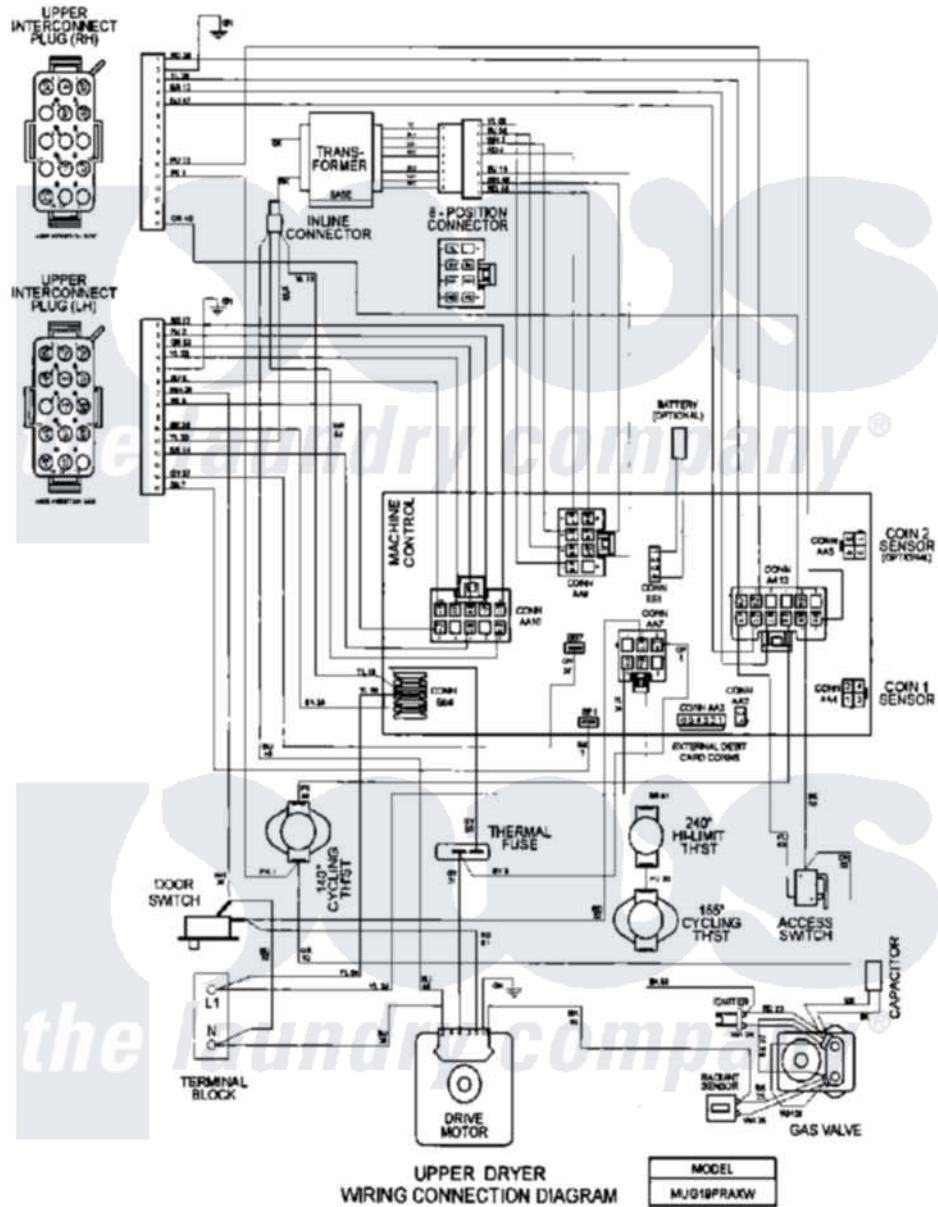

Maytag MLG19PRAXW 15 - WIRING INFORMATION

Maytag [Residential Maytag MLG19PRAXW Dryer Parts](#) Parts Diagram 15 - WIRING INFORMATION
 Click on the part number to view part

Item	Original Part Number	Replaced By	Status	Part Description
001	NLA		Not Available	WIRING INFORMATION