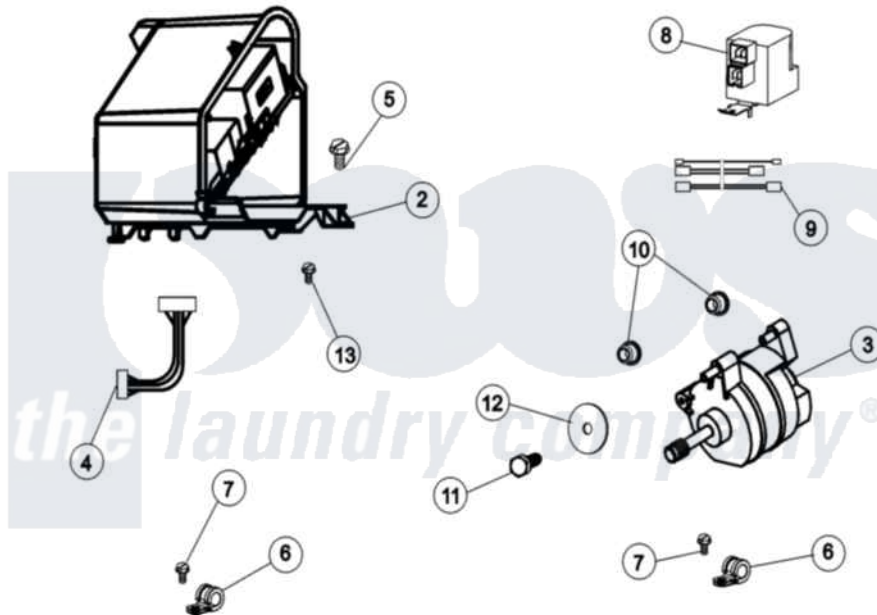

# Maytag MLG19PRAXW 16 - MOTOR & MOTOR CONTROL

(SEE TEXT FOR ITEMS 2, 3, 4 AND 8)

Maytag Residential Maytag MLG19PRAXW Dryer Parts Parts Diagram 16 - MOTOR & MOTOR CONTROL  
 Click on the part number to view part

Item	Original Part Number	Replaced By	Status	Part Description
001	<a href="#">12002039</a>			Neptune Motor Conversion Kit
002	<a href="#">22004046</a>			Control Assembly, Motor
003	<a href="#">22003856</a>			Motor, Variable Speed
004	22004047	<a href="#">22004212</a>		Motor Harness
005	<a href="#">33002190</a>			SCrew, C BraCe, BraCket, Cabinet
006	<a href="#">22004102</a>			P Clips
007	22002300	<a href="#">9740848</a>		Screw, Mixing Valve Mounting
008	22003854	<a href="#">22003858</a>		EMI Suppression Filter, 16a
009	<a href="#">22004101</a>			Repair Jumper Harness
010	<a href="#">22003329</a>			Isolator, Motor
011	<a href="#">22003686</a>			Bolt, Motor
012	<a href="#">22002320</a>			Washer, Belt Tension Bolt
013	<a href="#">22004103</a>			Screw