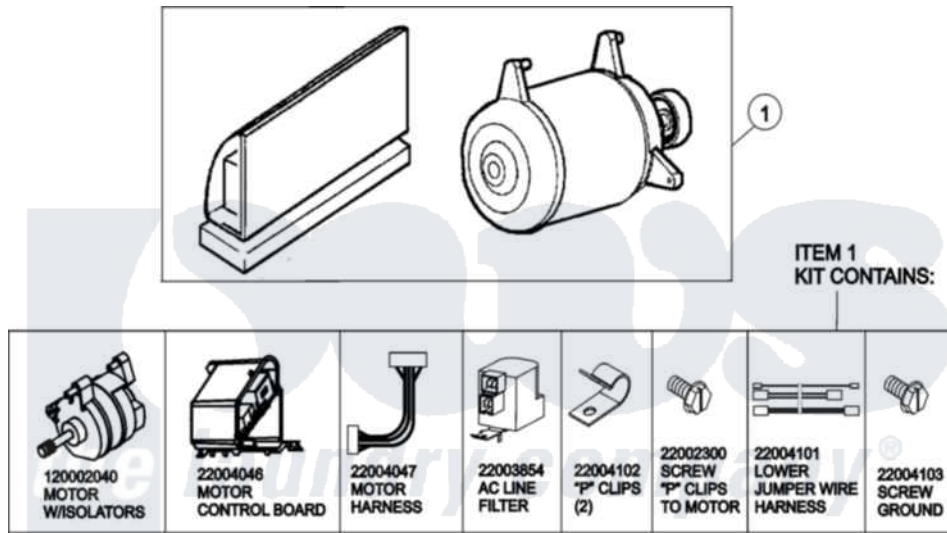

# Maytag MLG19PRAXW 16 - MOTOR & MOTOR CONTROL

(SEE TEXT FOR ITEMS 2, 3, 4 AND 8)

Maytag Residential Maytag MLG19PRAXW Dryer Parts Parts Diagram 16 - MOTOR & MOTOR CONTROL  
 Click on the part number to view part

Item	Original Part Number	Replaced By	Status	Part Description
001	<a href="#">12002039</a>			Neptune Motor Conversion Kit
002	<a href="#">22004046</a>			Control Assembly, Motor
003	<a href="#">22003856</a>			Motor, Variable Speed
004	22004047	<a href="#">22004212</a>		Motor Harness
005	<a href="#">33002190</a>			SCrew, C BraCe, BraCket, Cabinet
006	<a href="#">22004102</a>			P Clips
007	22002300	<a href="#">9740848</a>		Screw, Mixing Valve Mounting
008	22003854	<a href="#">22003858</a>		EMI Suppression Filter, 16a
009	<a href="#">22004101</a>			Repair Jumper Harness
010	<a href="#">22003329</a>			Isolator, Motor
011	<a href="#">22003686</a>			Bolt, Motor
012	<a href="#">22002320</a>			Washer, Belt Tension Bolt
013	<a href="#">22004103</a>			Screw