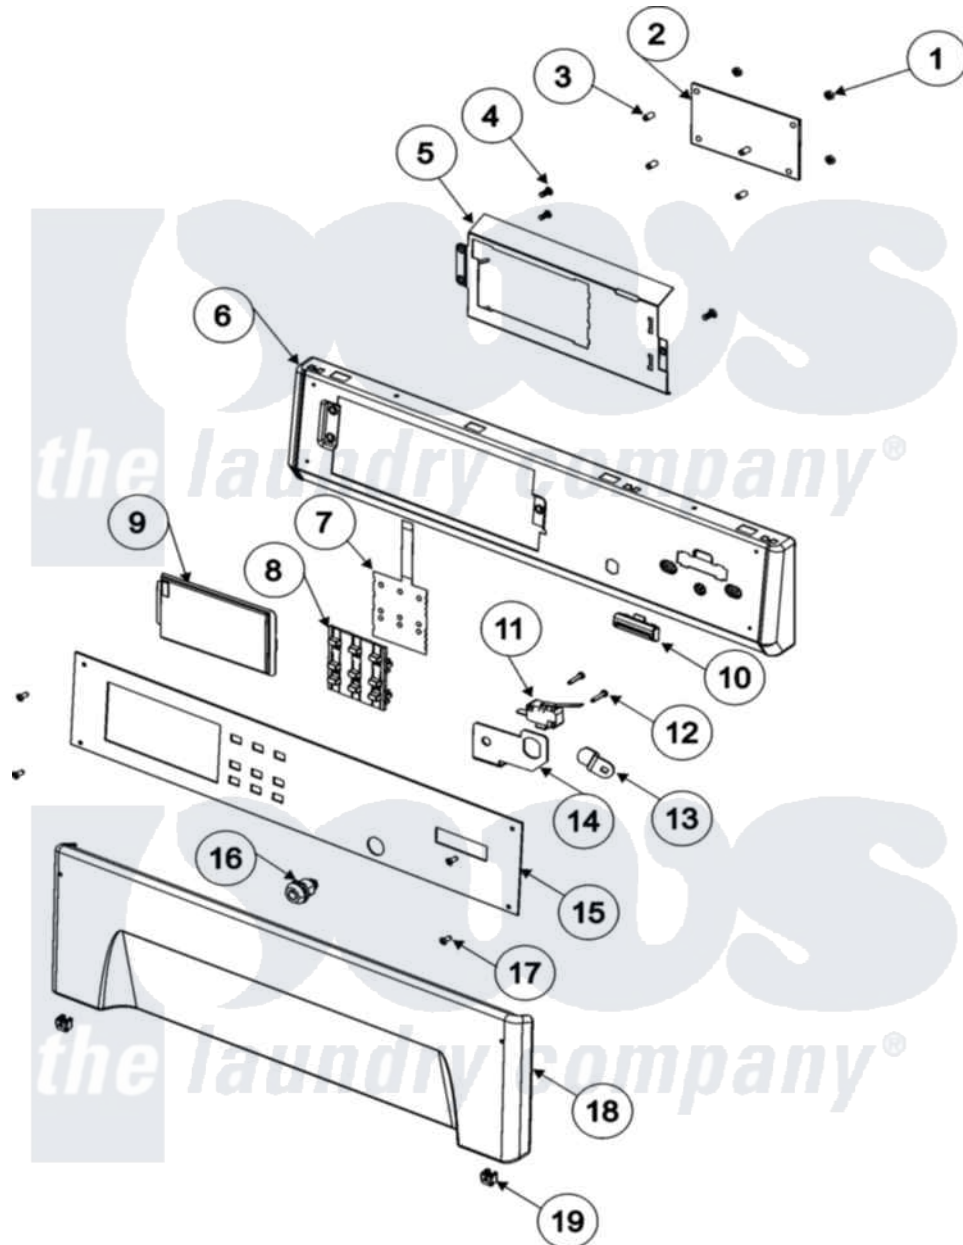

Maytag MLG19PRDWW 01 - CONTROL PANEL (DRYER)

Maytag Residential Maytag MLG19PRDWW Dryer Parts Parts Diagram 01 - CONTROL PANEL (DRYER)
 Click on the part number to view part

Item	Original Part Number	Replaced By	Status	Part Description
001	33002156	912077		Locknut, Reader Harness
002	33002359	33003006		Control BO
003	33001204			Stand-Off, Ccontrol Board
004	Y314062			Screw, Door Hinge And Panel
005	33002155			Plate, Control Mounting
006	33002264			Panel, Control
007	33002152	W10133277		Membrane Switch Assembly
008	33002178			Switch, Push Button
009	33002150	W10133268		Cover, Display
010	22001976			Bezel
011	33002117	208042		Switch, Sensor
012	22002368			Screw, Sensor Switch Bracket
013	213750	W10133266		Cam-Lock
014	33001982			Bracket, Switch Mounting
015	33002961			Facia, Commerical W/D - Pr
016	Y206081	W10116737		Lock

017	215506	Screw, Control Panel Overlay
018	33002072	Panel, Access
019	33002004	Clip, Fastener
020	22002782	Pad, Foam
"	22003858	EMI Suppression Filter, 16a
"	33001981	Wire, Ground