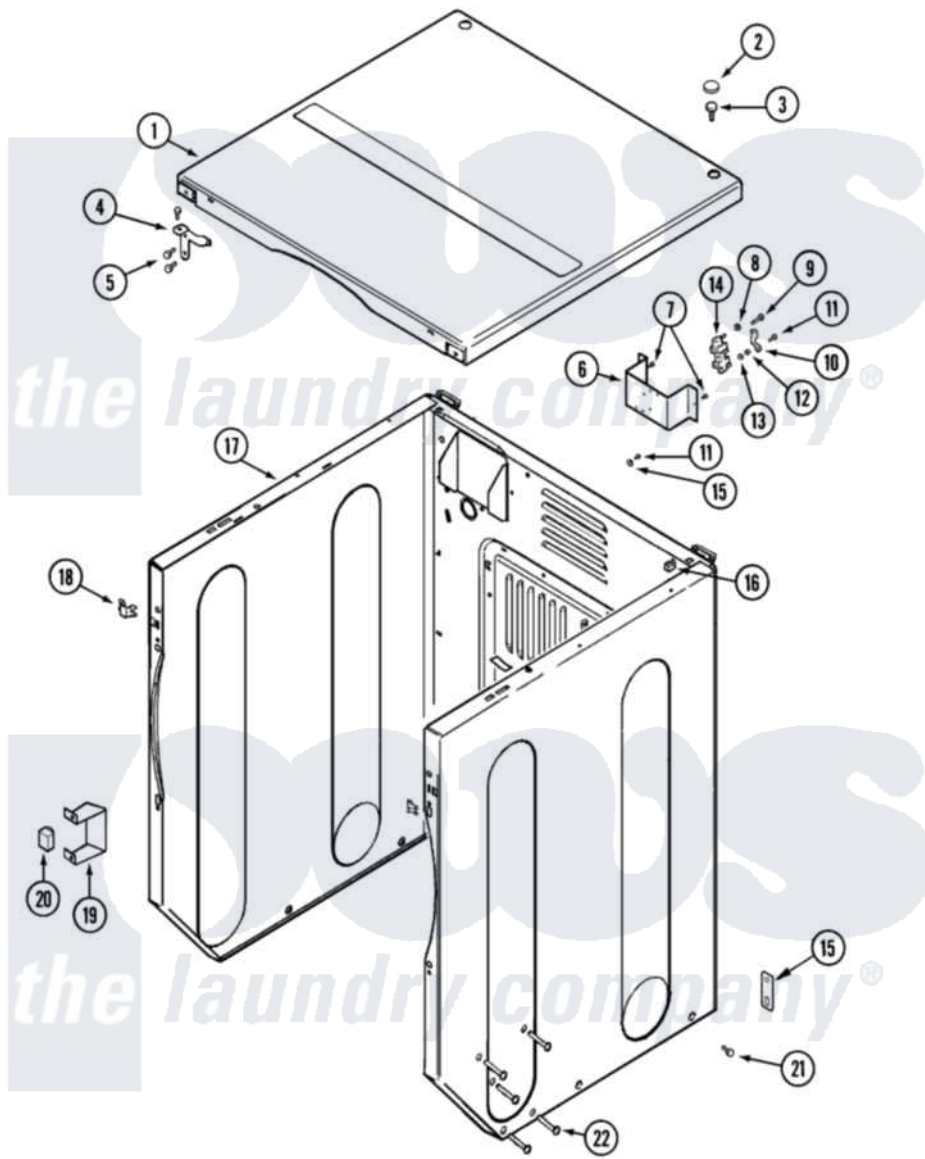

# Maytag MLG19PRDWW 02 - CABINET-FRONT (DRYER)

Maytag Residential Maytag MLG19PRDWW Dryer Parts Parts Diagram 02 - CABINET-FRONT (DRYER)  
 Click on the part number to view part

Item	Original Part Number	Replaced By	Status	Part Description
001	<a href="#">33002124</a>			Cover, Top
002	<a href="#">33001997</a>			Plug, Hole
003	22001883	<a href="#">214354</a>		Screw, Top Cover To Cabnt.
004	<a href="#">33001998</a>			Bracket, Top Cover
"	<a href="#">33001999</a>			Bracket, Top Cover
005	<a href="#">22001995</a>			Screw Note: Screw, Tumbler Front And Shroud
006	NLA		Not Available	BRACKET, TERMINAL BLOCK---NA
007	<a href="#">22001995</a>			Screw Note: Screw, Tumbler Front And Shroud
008	<a href="#">Y311270</a>			Washer, Terminal Block
009	Y312209	<a href="#">W10001200</a>		Screw
010	<a href="#">Y312184</a>			Strap, Grounding
011	NLA		Not Available	SCREW, GROUND STRAP
012	311484	<a href="#">112432</a>		Nut
013	<a href="#">311093</a>			Washer, Terminal Connection