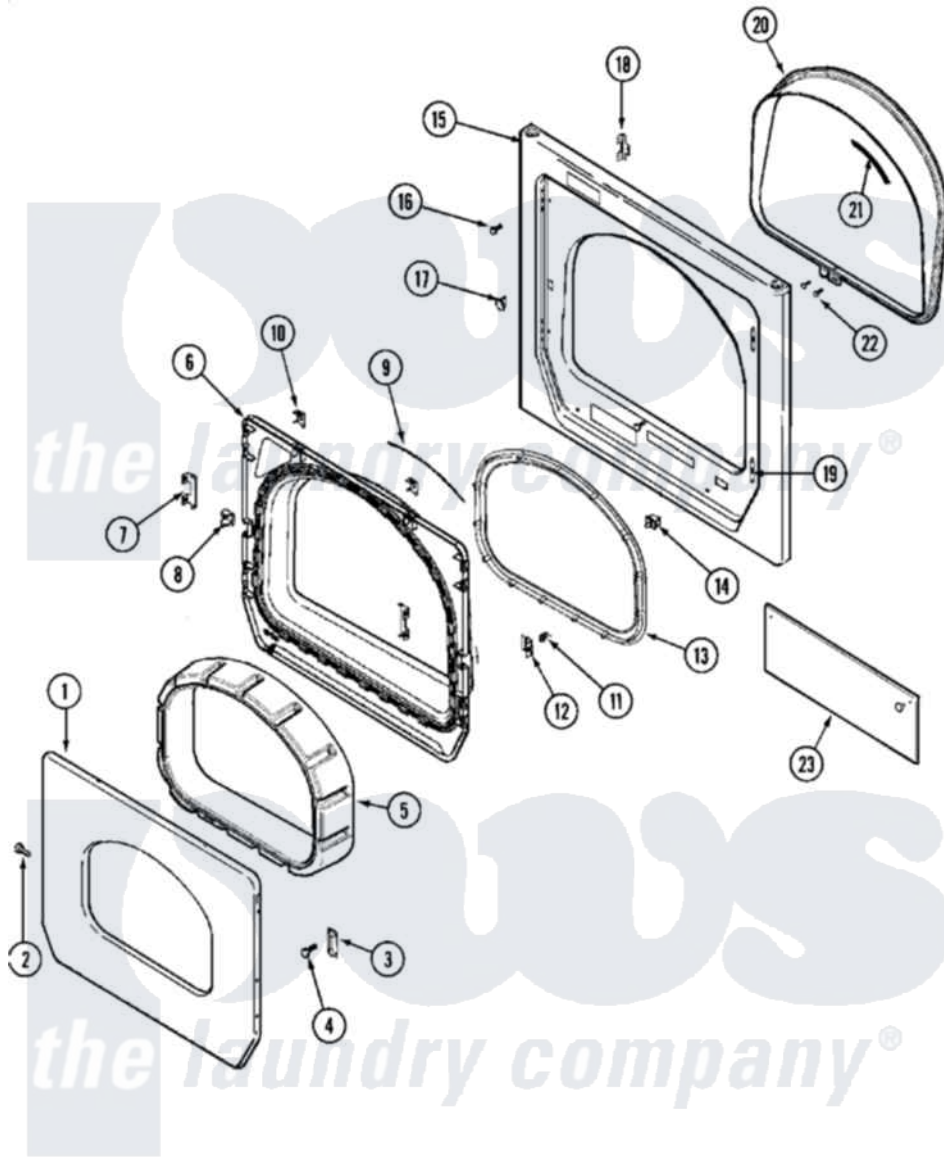

# Maytag MLG19PRDWW 03 - DOOR (DRYER)

Maytag Residential Maytag MLG19PRDWW Dryer Parts Parts Diagram 03 - DOOR (DRYER)  
 Click on the part number to view part

Item	Original Part Number	Replaced By	Status	Part Description
001	<a href="#">33002015</a>			Door, Outer
002	<a href="#">22002063</a>			Screw No.8-18AB Wafer Head
003	<a href="#">33002017</a>			Hinge, Door
004	22002062	<a href="#">98006631</a>		Screw
005	22002300	<a href="#">9740848</a>		Screw, Mixing Valve Mounting
"	<a href="#">33002780</a>			Door Tunnel W` Handle
006	<a href="#">33002020</a>			Door, Inner W/Seal
007	<a href="#">22002038</a>			Clip, Door
008	<a href="#">33001763</a>			Plug, Inner Door
009	<a href="#">33002094</a>			Seal, Door
010	<a href="#">22002039</a>			Clip, Door
011	<a href="#">33001761</a>			Strike, Door
012	<a href="#">33001793</a>			Bracket, Strike
013	<a href="#">33002607</a>			Lens, Door
014	33001509	<a href="#">W10169313</a>		Switch-Dor
015	33002051		Not Available	SCREW, FRONT PANEL

"	<a href="#">33002081</a>		Panel, Front
016	33001486	<a href="#">98008544</a>	Screw
017	33001791	<a href="#">306436</a>	Door Latch Kit--W
018	<a href="#">33002025</a>		Twin Speednut
019	<a href="#">33001175</a>		Cover, Hinge Hole
020	<a href="#">33002026</a>		Extension, Tumbler Front
021	<a href="#">33001767</a>		Seal, Shroud
022	33001855	<a href="#">33002917</a>	Screw, No.10-16
023	<a href="#">33002048</a>		Fastener, Push
"	<a href="#">33002183</a>		Shield, Control Panel