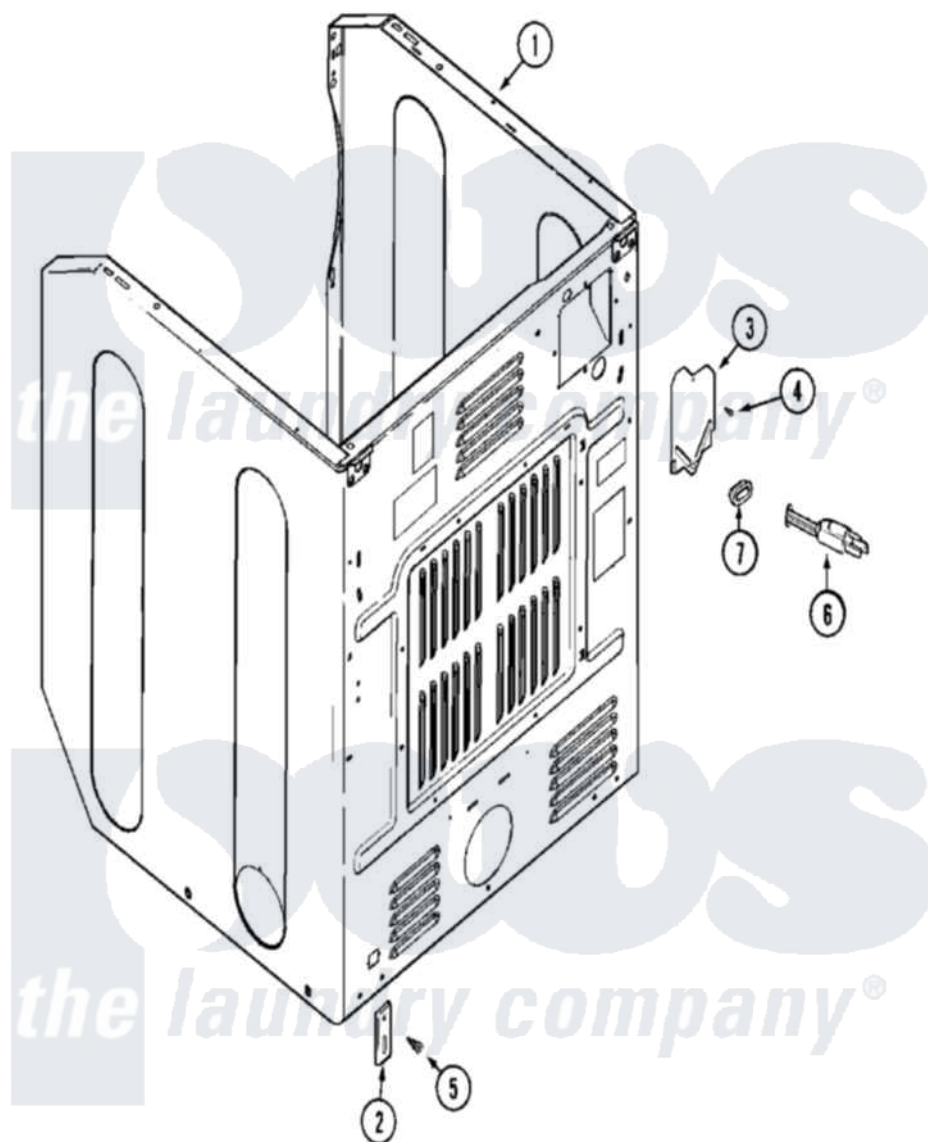

Maytag MLG19PRDWW 04 - CABINET-REAR (DRYER)

Maytag Residential Maytag MLG19PRDWW Dryer Parts Parts Diagram 04 - CABINET-REAR (DRYER)
 Click on the part number to view part

Item	Original Part Number	Replaced By	Status	Part Description
001	33002811			Cabinet Upper As Pack--NA
002	33002060			Bracket, Security
003	33001795			Cover, Terminal Block
004	22001995			Screw Note: Screw, Tumbler Front And Shroud
005	22001995			Screw Note: Screw, Tumbler Front And Shroud
006	22003062			Cord, Power
007	211881			Grommet, Cord Part Not Used- Gas Models Only