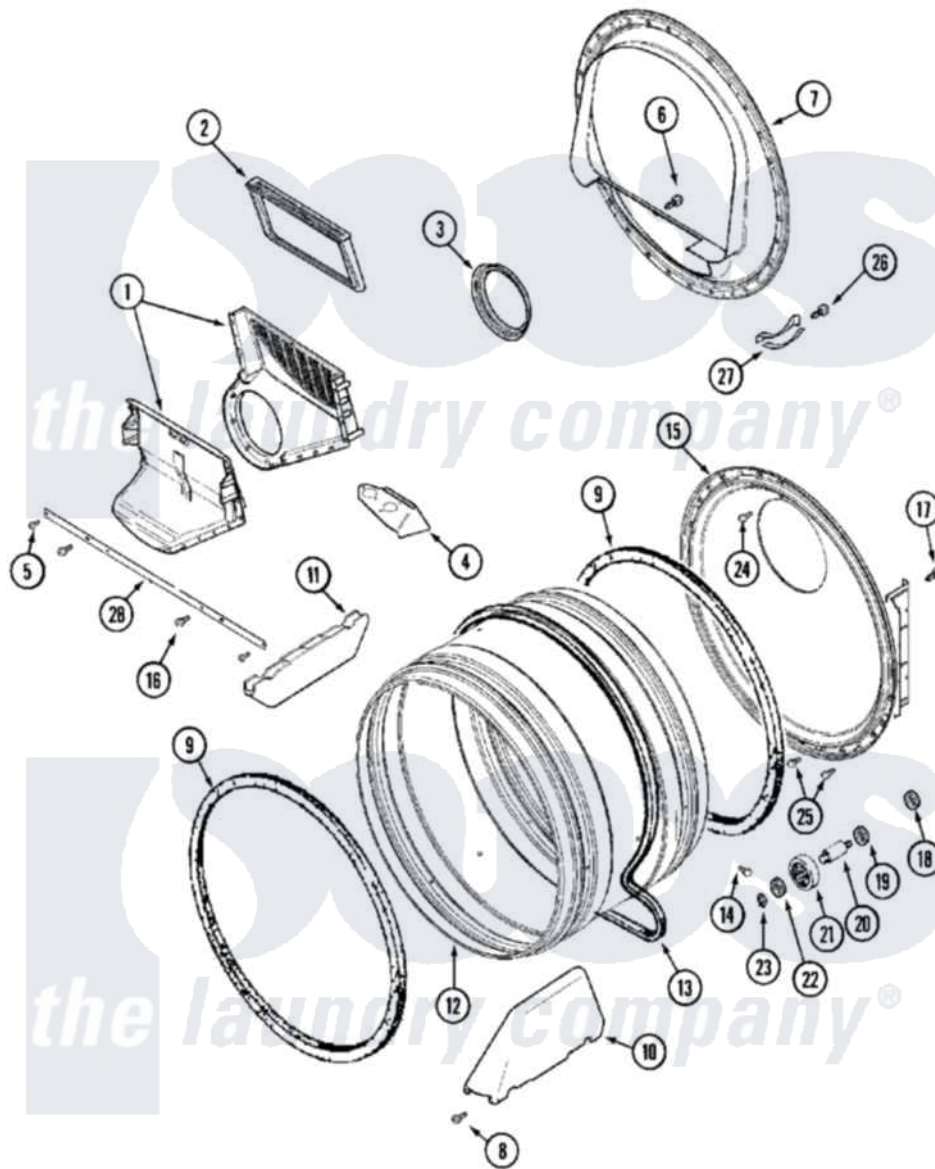

Maytag MLG19PRDWW 05 - TUMBLER (DRYER)

Maytag Residential Maytag MLG19PRDWW Dryer Parts Parts Diagram 05 - TUMBLER (DRYER)
 Click on the part number to view part

Item	Original Part Number	Replaced By	Status	Part Description
001	33001799			Outlet Duct Assembly Note: Outlet Duct Assembly
002	33002790			Lint Filter
003	33002560			Seal, Blower
004	33001837			Cover, Thermostat
005	22001995			Screw Note: Screw, Tumbler Front And Shroud
006	NLA		Not Available	SCREW, OUTLET DUCT
007	33001802			Front, Tumbler
008	33001855	33002917		Screw, No.10-16
009	33001807			Seal, Tumbler
010	33002032			Baffle
011	33001755			Baffle
012	33001794	33001889		Tumbler
013	33002535			V-Belt
014	33001788	33002973		Screw, No.9-15 X 1.00 Hx WS
015	33002770			Tumbler Back And Seal As-

015	35002713		Pack
"	33003037		Tumbler Back And Seal
016	33001768		Screw, Shroud Note: Screw, Shroud And Outlet Duct
017	22001995		Screw Note: Screw, Tumbler Front And Shroud
018	33001443		Nut, Hex
019	Y313347	312535	Washer, Vault Mounting Brk.
020	Y312948	6-3129480	Shaft- Tumbler
021	Y303373	12001541	Drum Roller/Washer Assembly--W
022	312535		Washer, Vault Mounting Brk.
023	410233	9703438	Ring-Retr
024	210932		Screw, No.8 X 9/16 Ctsk Note: Screw, Inlet Duct
025	22001996	3370225	Screw
026	210720		Rivet, Bearing To Tumbler Fmt
027	306508		Tumbler Bearing Kit ---W
028	33002039		Brace, Tumbler Front