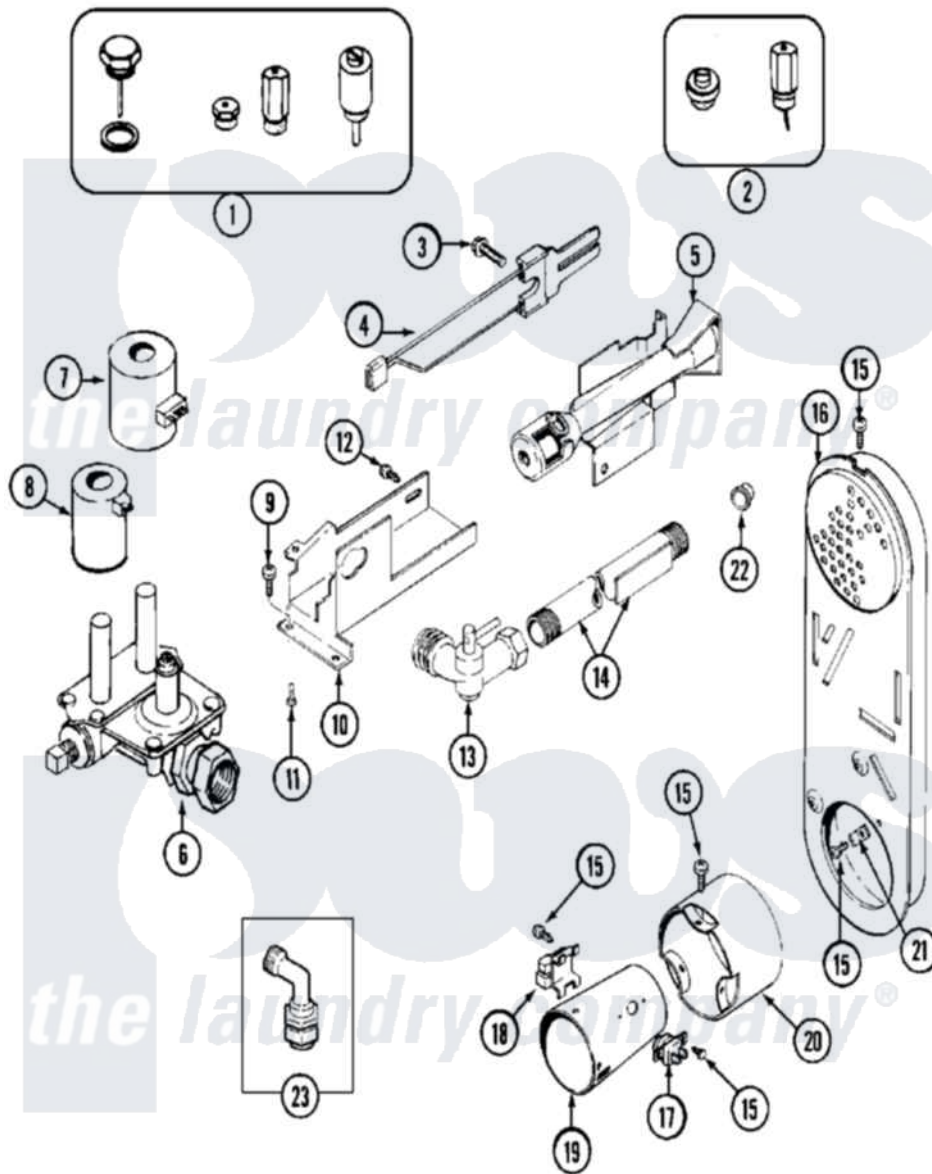

Maytag MLG19PRDWW 06 - GAS VALVE (DRYER)

Maytag Residential Maytag MLG19PRDWW Dryer Parts Parts Diagram 06 - GAS VALVE (DRYER)
 Click on the part number to view part

Item	Original Part Number	Replaced By	Status	Part Description
001	Y306195	MAL9000AXX		LP Gas Con
002	Y308377		Not Available	CONVERSION KIT (LP TO NATURAL)
003	304971			Screw Note: Screw, Igniter
004	33002789			Igniter Assembly
005	33002793			Burner Assembly
006	308345			Valve, Gas
007	306106			Coil, Holding And Booster-W
008	306105	694540		Coil, 60 Hz
009	Y313561			Screw----NA
010	NLA		Not Available	BRACKET, GAS VALVE----NA
011	314082	90767		Screw, 8A X 3/8 HeX Washer Head Tapping
012	22001995			Screw Note: Screw, Tumbler Front And Shroud
013	306086			Angle Shut Off For Gas Valve
014	33001735			Pipe And Bracket Assembly Series 18 Not Needed Use

015	211294	90767	Vavle Screw, 8A X 3/8 HeX Washer Head Tapping
016	33002765	Not Available	INLET DUCT ASSEMBLY (GAS)
"	33003039		Assembly, Inlet Duct-Gas
017	305169		Thermostat, Hi-Limit Gas
018	Y303377	338906	Radiant, Sensor
019	33001835		Cone Assembly, Combustion
020	33001812		Extension Cone Assembly
021	Y312890		Retainer, Heater Chamber
022	33001693		Cap, Gas Pipe
023	33002236		Angle Connector Assembly