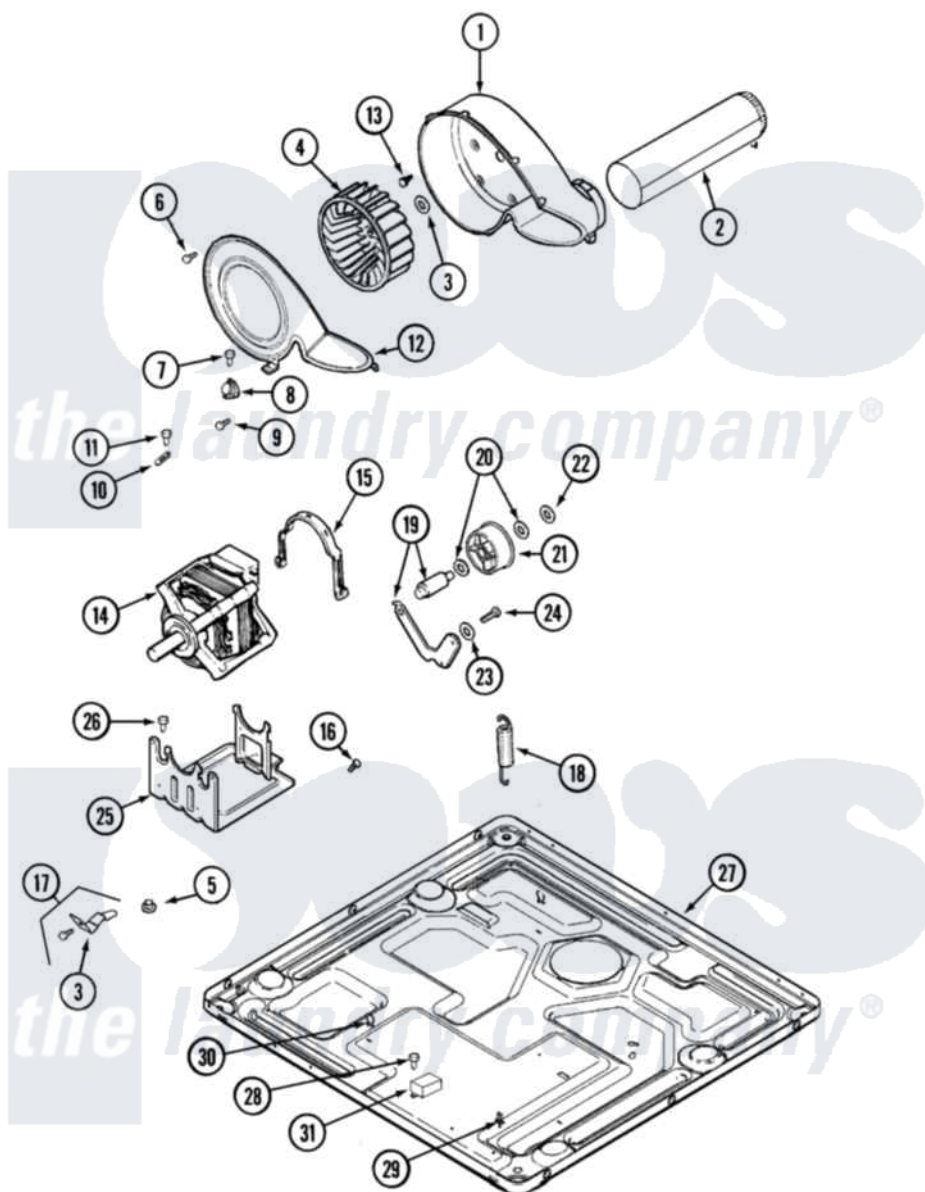

Maytag MLG19PRDWW 07 - MOTOR DRIVE (DRYER)

Maytag [Residential Maytag MLG19PRDWW Dryer Parts](#) Parts Diagram 07 - MOTOR DRIVE (DRYER)

[Click on the part number to view part](#)

Item	Original Part Number	Replaced By	Status	Part Description
001	33001789			Housing, Blower
002	22001995			Screw Note: Screw, Tumbler Front And Shroud
"	33002185			Duct Assembly, Exhaust
003	22001995			Screw Note: Screw, Tumbler Front And Shroud
"	33002757			Bracket, RH, Base To Support
"	33002758			Bracket, LH, Base To Support
004	33002797			Wheel, Blower
005	33002044			Guide
006	33001855	33002917		Screw, No.10-16
007	Y313561			Screw----NA
008	303392			Thermostat, Cycling
"	33303391			Thermostat, Cycling
009	22002925	3370225		Screw
010	33001762			Fuse, Thermal
011	22002925	3370225		Screw

012	33002711		Cover, Blower Housing
013	Y313561		Screw---NA
014	33002795		Motor, Drive 60Hz
015	33002221	Y015825	Clip, Motor To Motor Support
016	910343	488234	Screw 8-32 X 1/4
017	12001551		Contains RT And LT Brackets
"	NLA	Not Available	BRACKET/SCREW PACKAGE
018	33002460	33002459	Assembly, Spring And Plug
019	33001840	6-3705180	Idler Arm
020	Y312527		Washer, Idler Shaft
021	33001783	6-3700340	Bearing- I
022	312958	354987	Ring, Retaining
023	315772		Sleeve, Idler Arm
024	Y014874		Screw, Idler Arm And Sleeve
025	33002817		Motor Support, Offset
026	Y313561		Screw---NA
027	314568	Y313559	Screw
"	33002049	302797	Grommet
"	33002050		Protector, Harness
"	33002467		Base
028	Y251119	3177991	Screw
029	33001989		Retainer, Vault Switch
030	410490		Spring, Retainer Wire Harness
031	315218		Shield, Transformer
"	33002186	W10133285	Transformer 120V To 22.5vac