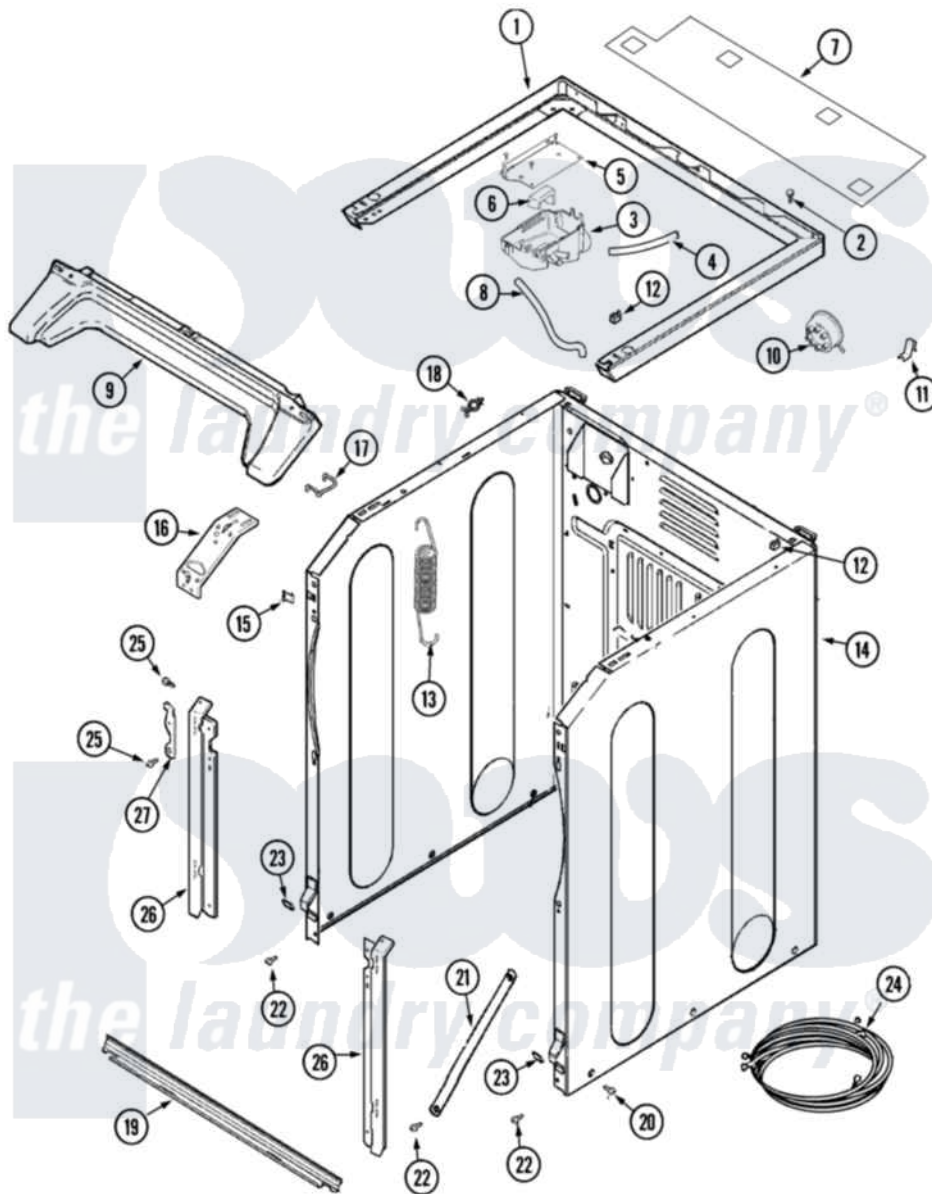

Maytag MLG19PRDWW 08 - CABINET-FRONT (WASHER)

Maytag Residential Maytag MLG19PRDWW Dryer Parts Parts Diagram 08 - CABINET-FRONT (WASHER)
 Click on the part number to view part

Item	Original Part Number	Replaced By	Status	Part Description
001	33002963			Support, Weld Assembly
002	214354			Screw, Top Cover To Cabnt.
003	33001855	33002917		Screw, No.10-16
"	33002775			Vent, Tub
004	22002464			Hose, Vent
005	33002189			Bracket, Vent Mounting
006	22002440			Deflector, Vent
007	33002191			Wire Shield
"	33002192			Clip, Shield
008	205161	489503		Clamp
"	33002193			Hose, Shower
009	33002011			Cover, Access
010	22003728			Switch, Pressure Items 22-30 Listed As Series
011	22002006			Clip, Unbalance Switch Harness
"	22002244			Clip, Grounding

012	33002194		Nut, Speed
013	22002100		Spring
014	22002179	8539404	Tie-Wire
"	22003639		Cabinet Assembly
015	22002049		Clip Note: Clip, Front Panel
016	22003638	22003652	Shroud Support Assembly
"	33002813		Corner Bracket - LH Cabinet
"	33002814		Corner Bracket - RH Cabinet
017	22002297		Support, Spring
018	315471	22003298	Retainer, Wire
019	22003638	22003652	Shroud Support Assembly
020	213007		Xfor Cabinet See Cabinet, Back
021	22002767		Brace, Cross
022	33002190		SCrew, C BraCe, BraCket, Cabinet
023	22002013		Stop, Shipping
024	22004249		Harness, Wire Lower
025	22001995		Screw Note: Screw, Tumbler Front And Shroud
026	22003624		Bracket, Shroud Support
"	22003625		Bracket, Shroud Support
027	33002035	22002991	Kit, Access Cover Hook
"	33002036	22002991	Kit, Access Cover Hook
"	33002037		Fastener, Access Cover Hook