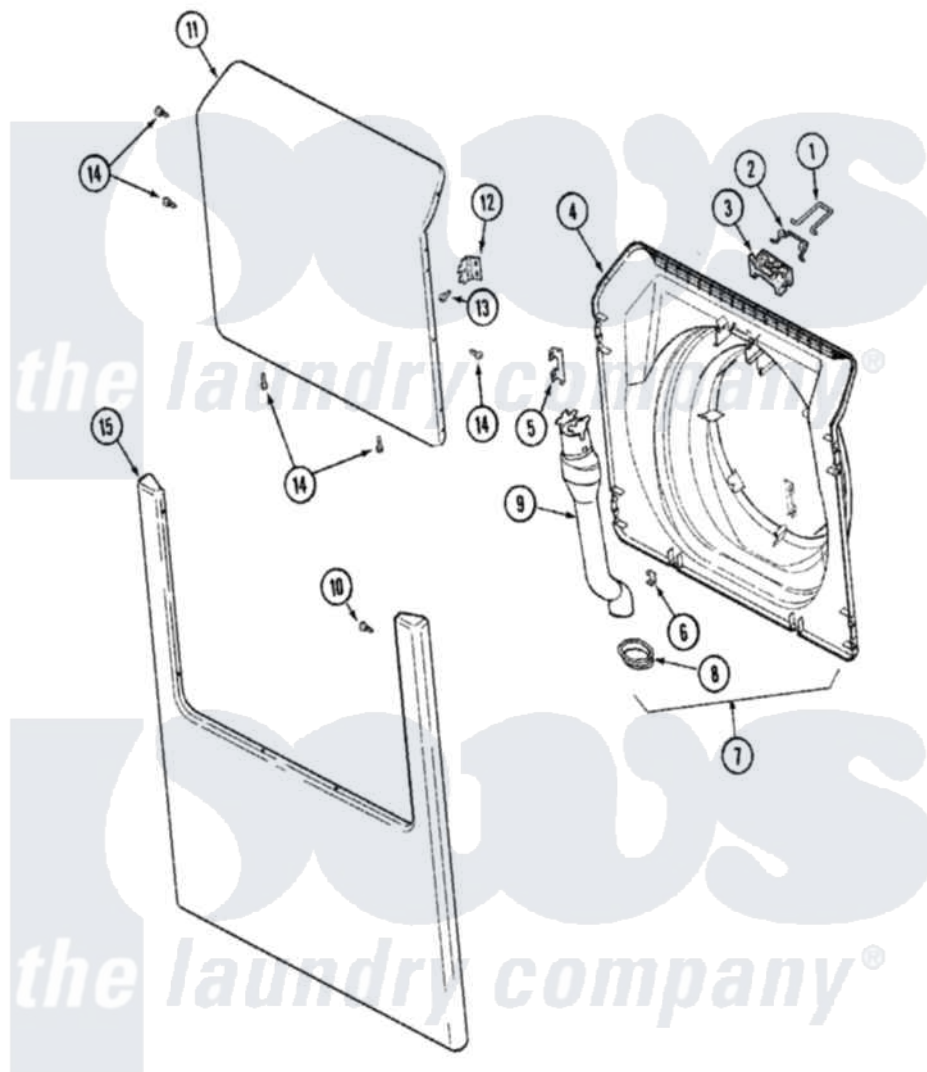

Maytag MLG19PRDWW 09 - DOOR & FRONT PANEL (WASHER)

Maytag Residential Maytag MLG19PRDWW Dryer Parts Parts Diagram 09 - DOOR & FRONT PANEL (WASHER)
 Click on the part number to view part

Item	Original Part Number	Replaced By	Status	Part Description
001	22003222			Hoop, Lock
002	22002003			Spring, Latch
003	22002168			Support, Lock Hoop
004	22003800			Inner Door/Vented
005	22002038			Clip, Door
006	22002039			Clip, Door
007	12001722			DOOR LINER W/VENT ASSY. (WHT)
008	22003075			Grommet, Vent Tube
009	22003850			Vent Tube Assembly
010	22002243			Screw, Front Panel And Hinge
"	22002244			Clip, Grounding
011	22001979			Door, Outer
012	22002798			Hinge, Door
013	22002062	98006631		Screw
014	22002063			Screw No.8-18AB Wafer Head
015	22002241	22002836		Panel, Front