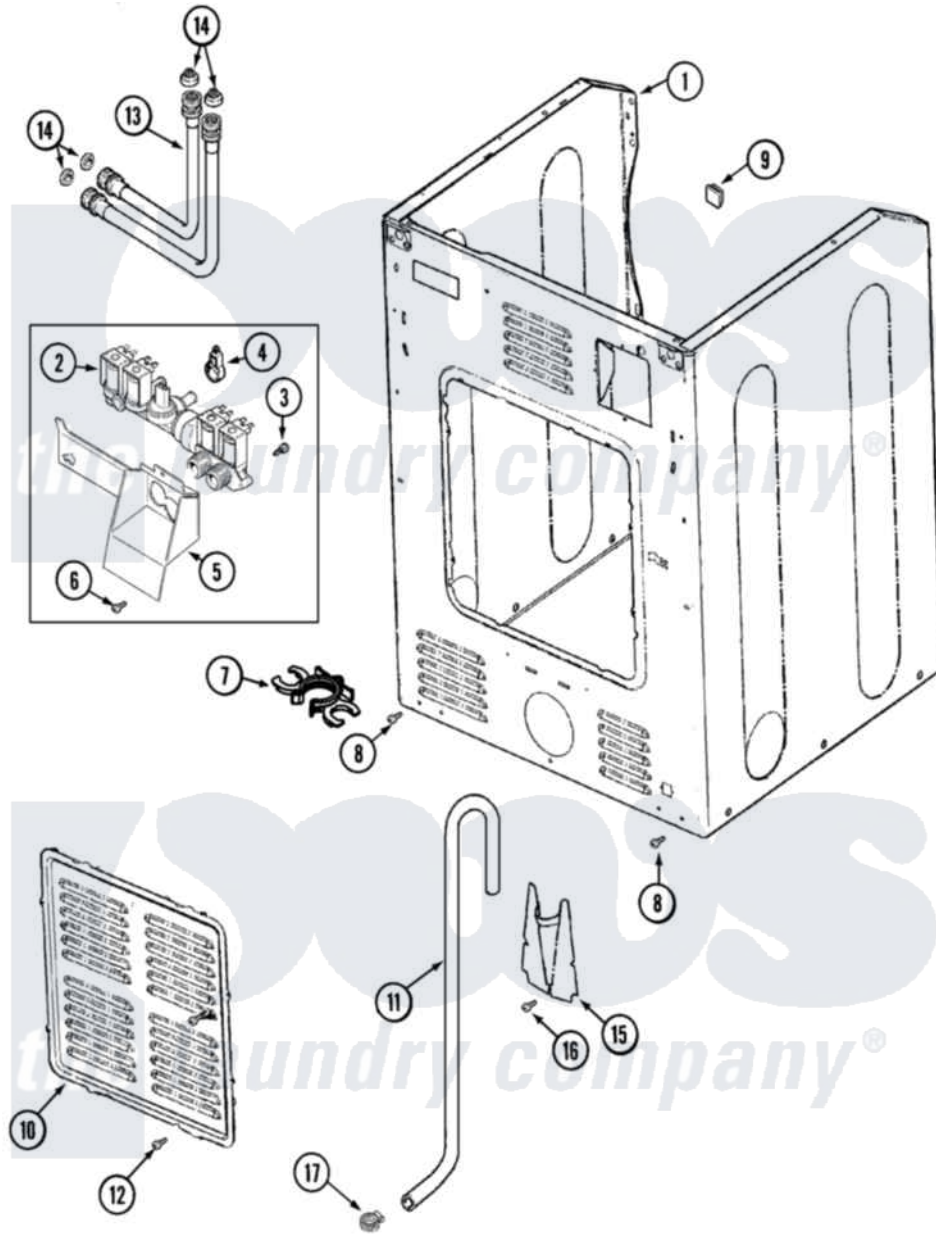

Maytag MLG19PRDWW 10 - CABINET-REAR (WASHER)

Maytag [Residential Maytag MLG19PRDWW Dryer Parts](#) Parts Diagram 10 - CABINET-REAR (WASHER)
 Click on the part number to view part

Item	Original Part Number	Replaced By	Status	Part Description
001	22003639			Cabinet Assembly
"	33002190			SCrew, C BraCe, BraCket, Cabinet
002	33002211			Valve, Water
003	22002436			Screw, Water Valve Bracket
004	205161	489503		Clamp
005	33002212			Bracket, Water Valve
006	22002925	3370225		Screw
007	22002932			Clip, Drain Hose
008	33002190			SCrew, C BraCe, BraCket, Cabinet
009	NLA		Not Available	PLUG, HOLE
010	22004355			Rear Access Panel
011	12001807			Drain Hose Kit
"	22002892			Retainer, Drain Hose
"	22002893	8539404		Tie-Wire
"	22003319	12001807		Drain Hose Kit

012	22002925	3370225	Screw
013	22003838	202860	Inlet Hose Assembly
"	22003839	202860	Inlet Hose Assembly
014	22002960		Strainer, Washer Inlet
"	Y013783		Washer, Inlet Hose
015	22002704		Cover, Drain Hose
016	33002190		SCrew, C BraCe, BraCket, Cabinet
017	22001984	285655	Clamp, Hose