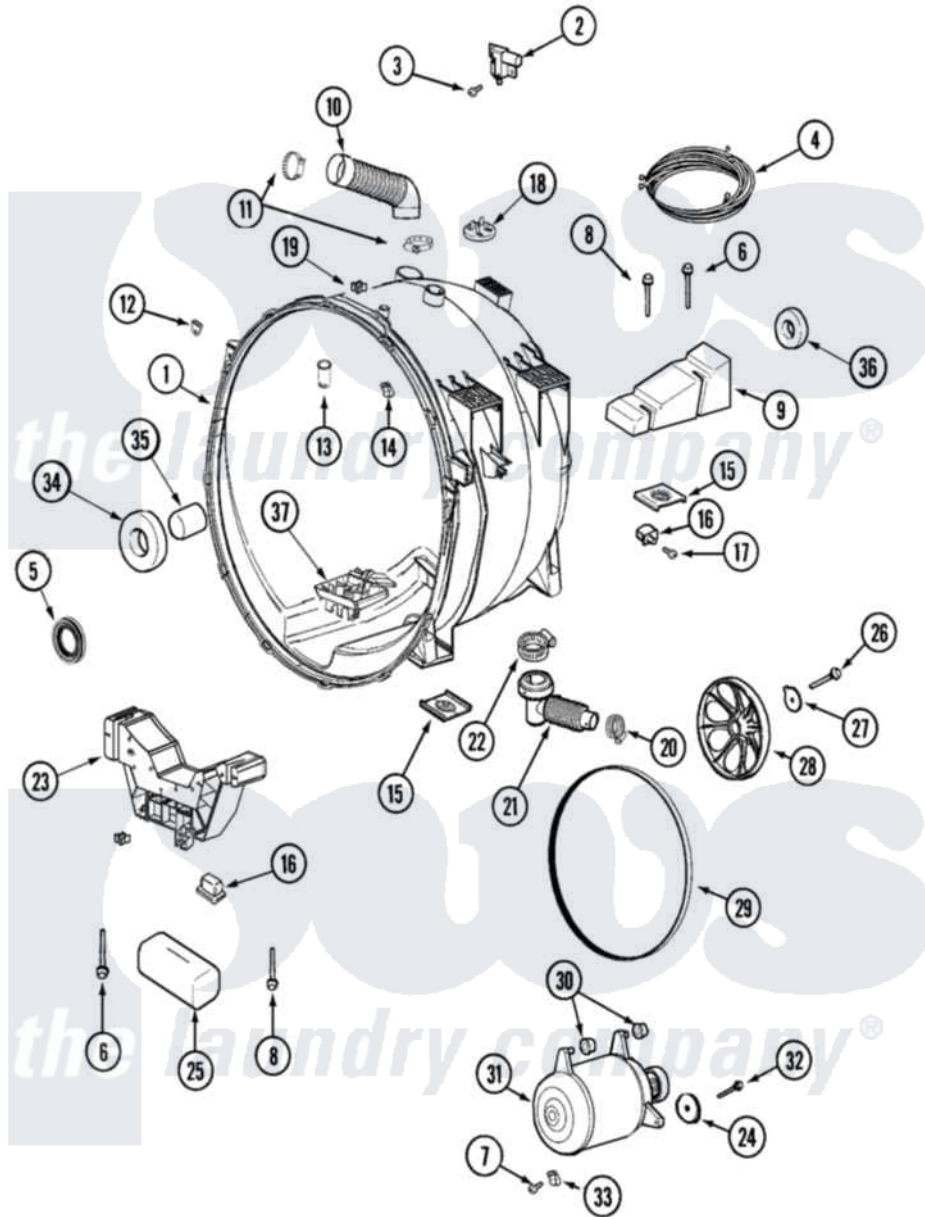

# Maytag MLG19PRDWW 11 - OUTER TUB & MOTOR(WASHER)

Maytag Residential Maytag MLG19PRDWW Dryer Parts Parts Diagram 11 - OUTER TUB & MOTOR(WASHER)  
 Click on the part number to view part

Item	Original Part Number	Replaced By	Status	Part Description
001	22004080	<a href="#">22004465</a>		Outer Tub Assembly, As Pack
"	<a href="#">22004465</a>			Outer Tub Assembly, As Pack
002	<a href="#">22003302</a>			Switch, Internal Unbalance
003	22002061	<a href="#">910187</a>		Screw
004	<a href="#">22003836</a>			Harness, Upper Sub Assembly, Venus
"	<a href="#">22004471</a>			Harness, Wire Unbalance
005	<a href="#">12002022</a>			Lip Seal Kit
006	<a href="#">22003615</a>			Bolt, Double Sems 5-3/8
007	<a href="#">22002019</a>			Screw, Wire Clip To Motor Cnt
008	<a href="#">22003616</a>			Bolt, Double Sems 3-3/8
009	<a href="#">22002102</a>			Weight, Counter Balance
010	<a href="#">22002083</a>			Hose, Injector
011	22002052	<a href="#">616099</a>		Clamp
012	<a href="#">22002103</a>			Clip, U
013	<a href="#">22004310</a>			Water Deflector
				Clip, Unbalance Switch