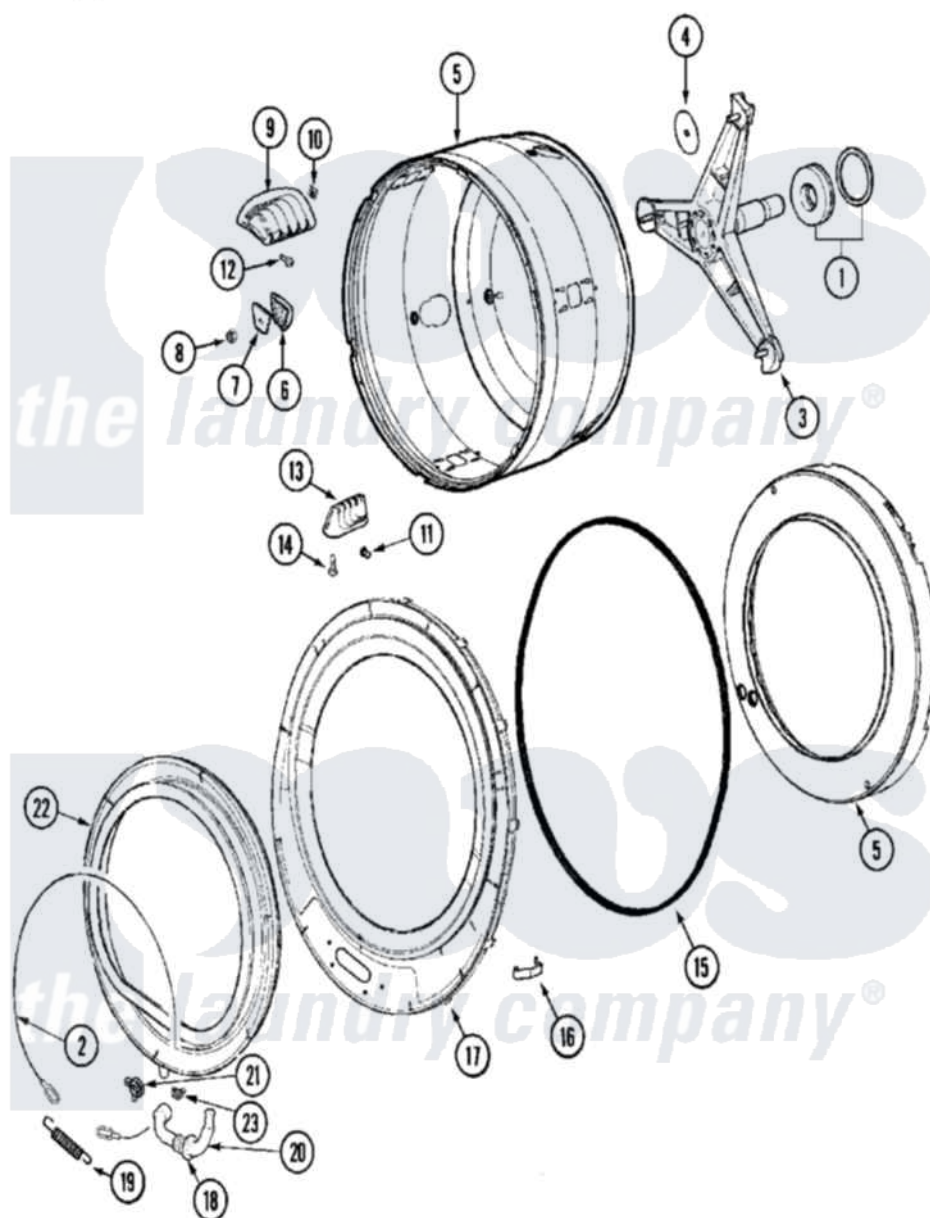

Maytag MLG19PRDWW 12 - SPINNER ASSEMBLY & OUTER TUB COVER(WASH)

Maytag Residential Maytag MLG19PRDWW Dryer Parts Parts Diagram 12 - SPINNER ASSEMBLY & OUTER TUB COVER(WASH)

[Click on the part number to view part](#)

Item	Original Part Number	Replaced By	Status	Part Description
001	12002022			Lip Seal Kit
002	22002327			Wire, Boot Clamp
003	22003670	6-2717080		Spinner As
004	22002023			Washer, Plastic
005	22003637			BRACE ASSEMBLY, TOP CROSS CONTAINS ITEMS 12 & 13
006	22002482			Washer, Profile
007	22002020			Washer, Spinner Support
008	22002122	2207454		Nut, Hex
009	22001985			Baffle, Drip
010	22002009			Grommet, Baffle
011	22001999			Grommet, Baffle
012	22003556			Screw, Baffle
013	22001986			Baffle, Drip

014	22002059		Screw, Baffle
015	22002077		Seal, Tub Cover
016	22002050		Clip, Tub To Cover
017	22004254		Cover, Tub W/Sealandcaps Aspk
018	22003074		Guard, Hose
019	22002099		Spring, Tub
020	22003071	22004477	Drain Hose, Door Boot
021	Y22003072		CLAMP, HOSE DOUBLE WIRE
022	22003893		Door Boot, Black
023	22003073	596669	Clamp, Manifold