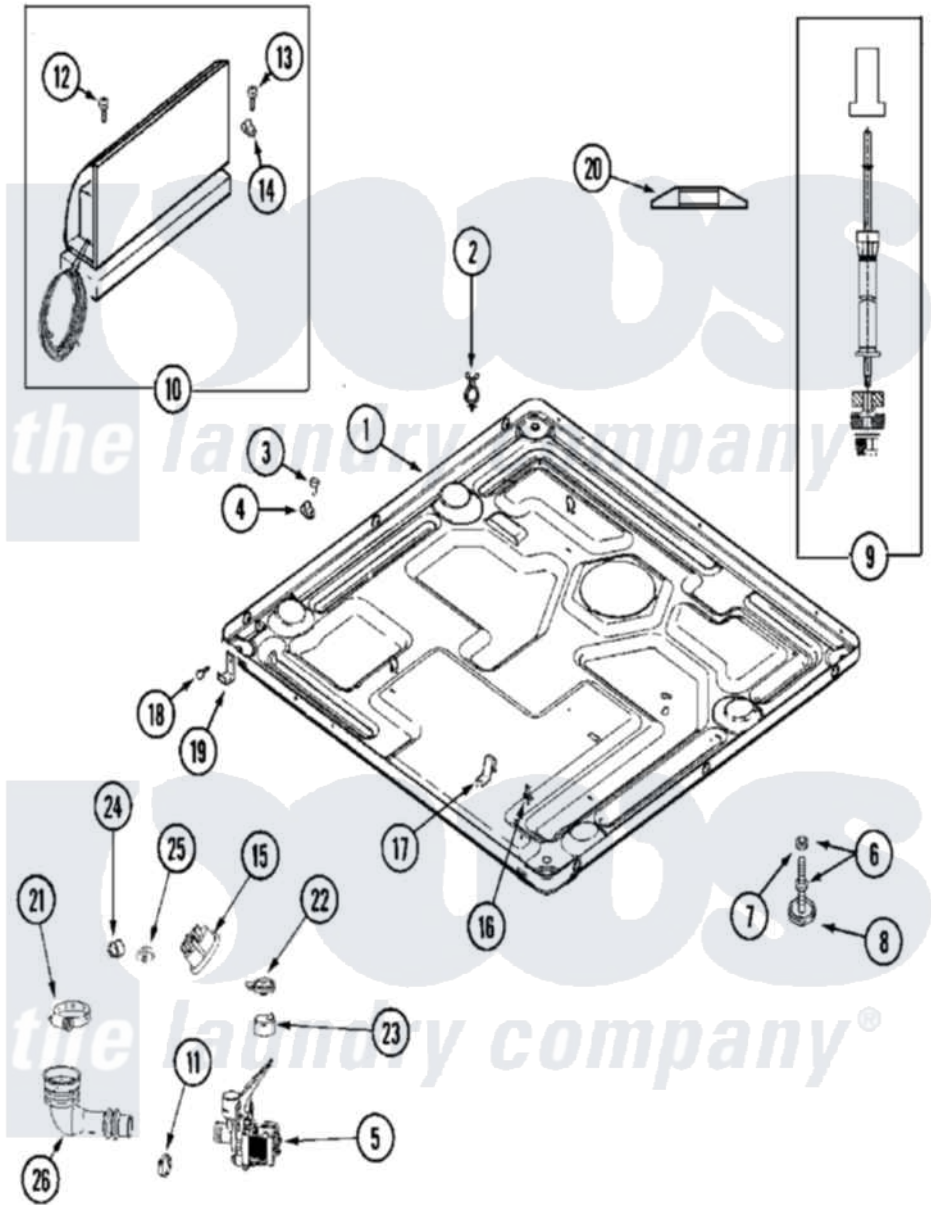

Maytag MLG19PRDWW 13 - BASE (WASHER)

Maytag [Residential Maytag MLG19PRDWW Dryer Parts](#) Parts Diagram 13 - BASE (WASHER)
 Click on the part number to view part

Item	Original Part Number	Replaced By	Status	Part Description
001	22003926	22003435		Base, Assembly
002	22003298			Retainer, Wire
003	Y313561			Screw---NA
004	22004120			Clip, Wire Harness
005	22003244	25001052		Pump Assembly
006	22003544			Adjustable Leg W/Foot And Nut
007	Y052740	62739		Nut, Lock
008	210684			Foot, Adjustable Leg
009	22002316			Strut, Rear
010	22004046			Control Assembly, Motor
011	22001984	285655		Clamp, Hose
012	33002190			SCrew, C BraCe, BraCket, Cabinet
013	Y313561			Screw---NA
014	22002014			Clip, Harness To Support
015	22003728			Switch, Pressure Items 22-30

			Listed As Series
015	22003120		
016	22003298		Retainer, Wire
017	22002244		Clip, Grounding
018	33002190		SCrew, C BraCe, BraCket, Cabinet
019	22002239		Clip, Front Panel
020	33002222		Deflector, Water
021	22002853	285655	Clamp, Hose
022	22002853	285655	Clamp, Hose
023	22003268		Cap, Rubber
024	22003261		Plug, Outer Tub
025	22003295	285655	Clamp, Hose
026	22003262		Hose, Tub To Pump Outlet