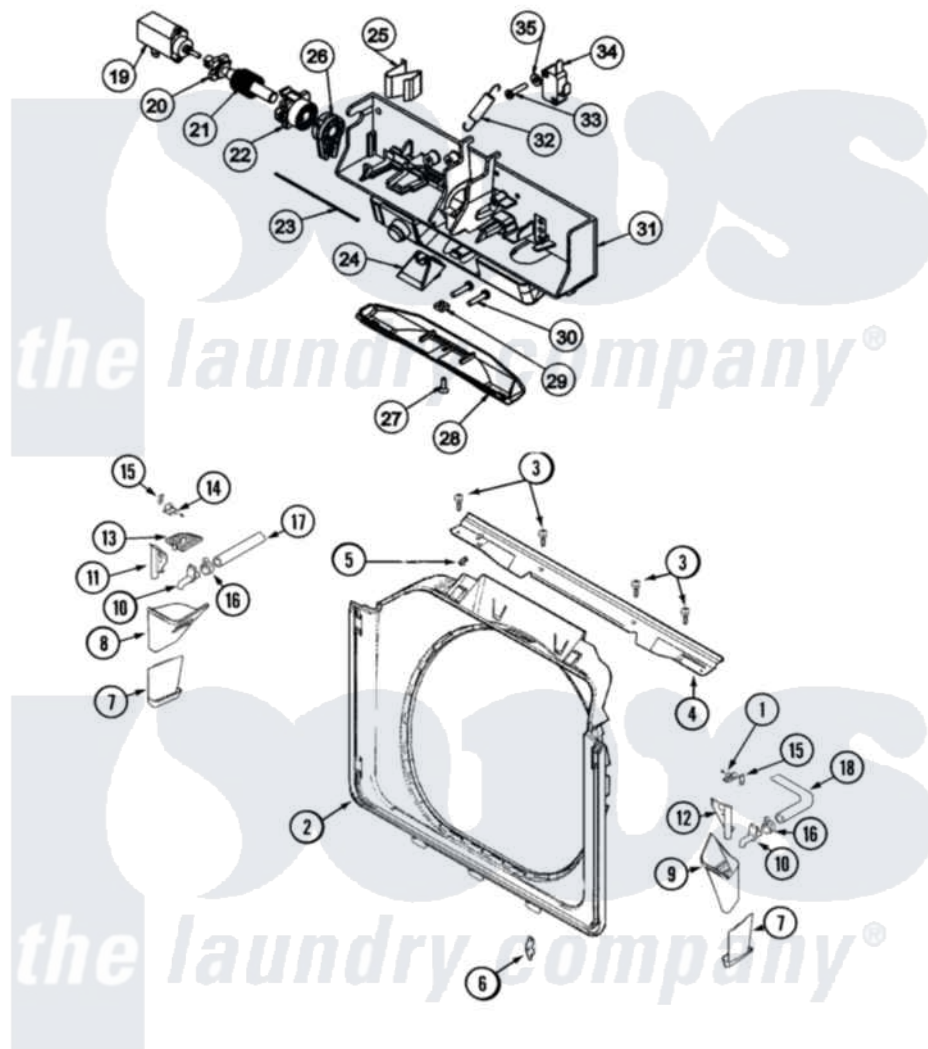

Maytag MLG19PRDWW 14 - DOOR SHROUD & DOOR LATCH ASSEMBLY (WASH)

Maytag [Residential Maytag MLG19PRDWW Dryer Parts](#) Parts Diagram 14 - DOOR SHROUD & DOOR LATCH ASSEMBLY (WASH)

[Click on the part number to view part](#)

Item	Original Part Number	Replaced By	Status	Part Description
001	33002209			Retainer, Fabric Softener
002	22002506			Shroud And Dispenser Hose
003	22001995			Screw Note: Screw, Tumbler Front And Shroud
004	22003908			Vapor Barrier
"	33002203			Clip, Hose
"	33002477			Support, Door Lock
005	22002014			Clip, Harness To Support
006	33001764			Cover, Hinge Hole
"	33001787			Screw, Hinge Note: Screw, Hinge Hole Cover
007	33002195			Grate, Overflow
"	33002196			Grate, Overflow
008	33002197			Cup, Bleach Dispenser
009	33002198			Cup, Fabric Softener Dispenser

010	33002199		Spout, Dispenser Fill
011	33002200		Cap, Bleach Dispenser
012	33002201		Cap, Fabric Softener
013	33002204		Screen, Bleach Cup
014	22003681	22003263	Screw, Sump Cap
"	33002205		Retainer, Bleach Cup
015	33002206		Fastener, J Type
016	205161	489503	Clamp
017	22003653		Retainer, Dispenser Hose
"	33002207		Hose, Bleach
018	22003653		Retainer, Dispenser Hose
"	33002208		Hose, Fabric Softener
019	22002119		Motor, Wax
020	22003718		Axle, Latch
021	22003721		Spring, Axle / Latch
022	22003715		Sliding Gear, Latch
023	22002164		Cable, Door
024	22003055		Ramp, Door Hoop
025	22003717		Spring, Latch
026	22003716		Rotating Gear, Latch
027	22002435	241877	Screw
028	22002957		Cover, Latch Assembly
029	22003720		Nut, Latch
030	22003719		Screw, Latch
031	22003722		Switch Holder Assembly, Latch
032	22002158		Spring, Gear Return
033	22001352		Screw, Check Switch
034	22002162		Switch, Door Lock Spin Enable
035	22002165		Washer, Door Lock Switch
036	22002484	Not Available	LABEL, BLEACH
"	22002485	Not Available	LABEL, FABRIC SOFTENER
"	22002486	Not Available	LABEL, LOADING INSTRUCTIONS
"	22002487	Not Available	LABEL, ADD DETERGENT