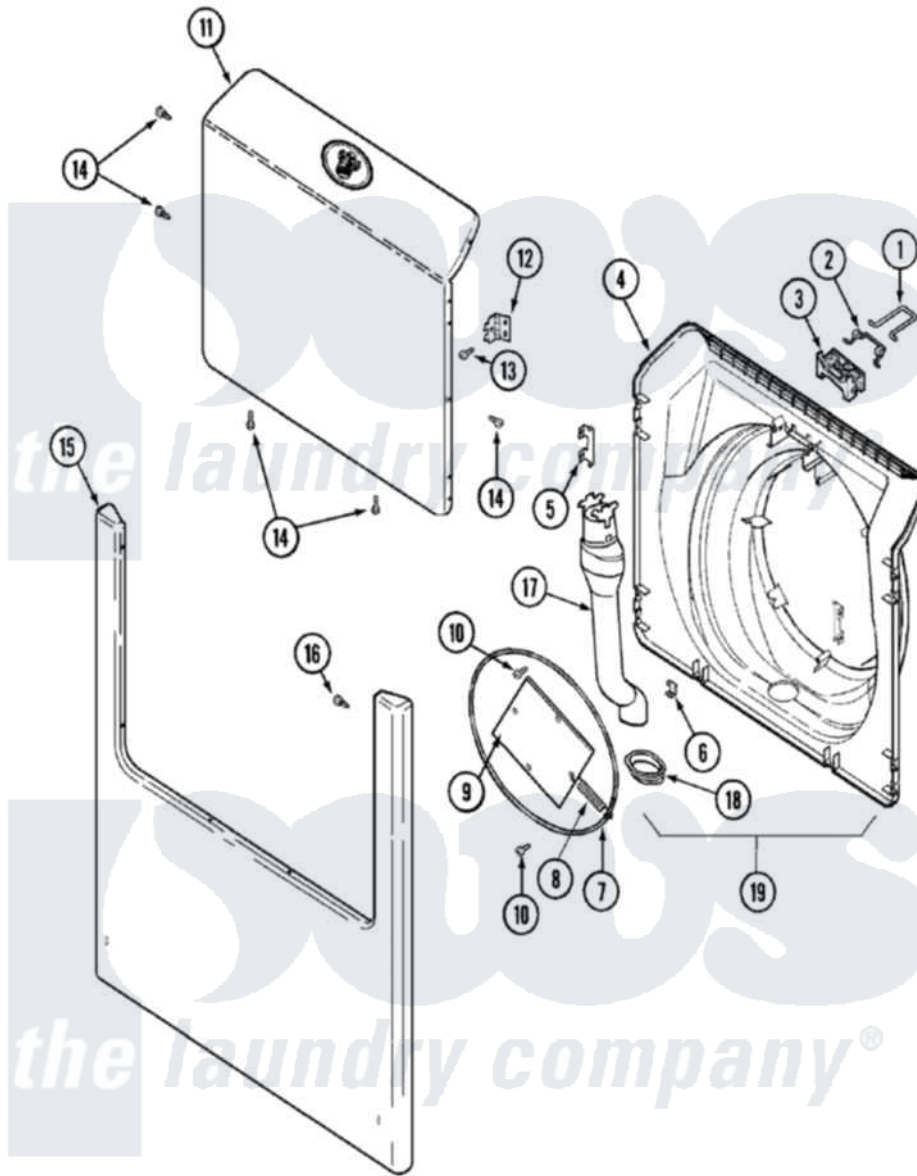

Maytag MLG2000AWW 07 - DOOR & FRONT PANEL (WASHER)

Maytag Residential Maytag MLG2000AWW Stacked Washer and Dryer Parts Parts Diagram 07 - DOOR & FRONT PANEL (WASHER)

[Click on the part number to view part](#)

Item	Original Part Number	Replaced By	Status	Part Description
1	22002002	22003222		Hoop, Lock
2	22002003			Spring, Latch
3	22002168			Support, Lock Hoop
4	22002168			Support, Lock Hoop
"	22002539	22003083		Liner, Door Assembly W/Vent
"	22003800			Inner Door/Vented
"	22003076	22003083		Liner, Door Assembly W/Vent
5	22002038			Clip, Door
6	22002039			Clip, Door
7	22002104			Frame, Wire
8	22002356			Spring, Plate
9	22002094			Frame, Wire
10	22002007			Screw, Wire Frame
11	22002260			Panel, Door
12	22002798			Hinge, Door
13	22002062	98006631		Screw

14	22002063		Screw No.8-18AB Wafer Head
15	22002241	22002836	Panel, Front
16	22002244		Clip, Grounding
"	22002012		Screw, Hinge Note: Screw, Hinge Bracket
17	22002990	22003850	Vent Tube Assembly
18	22003075		Grommet, Vent Tube
19	22003083		Liner, Door Assembly W/Vent
20	22003908		Vapor Barrier