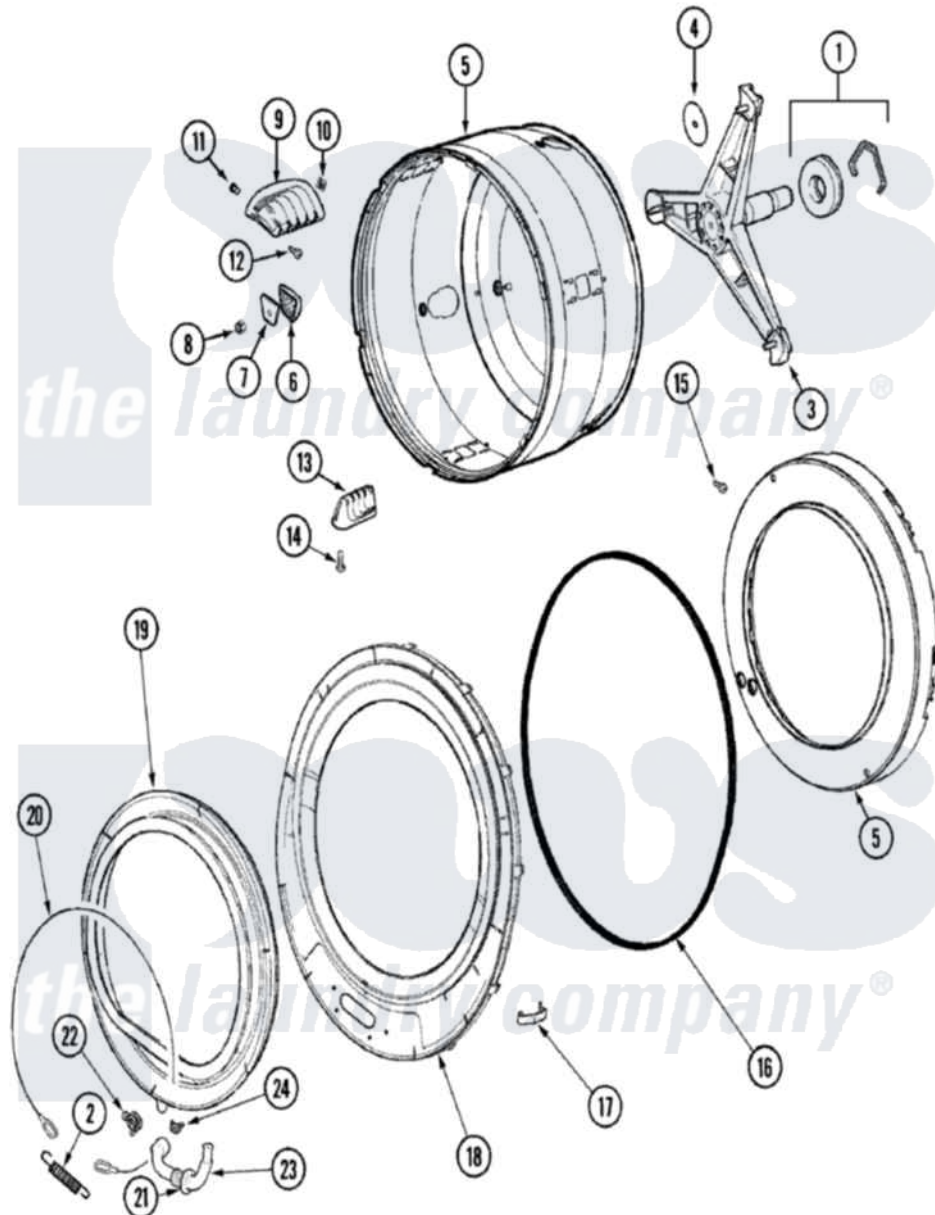

**Maytag MLG2000AWW 14 - SPINNER ASSEMBLY & OUTER TUB COVER(WASH)**

Maytag [Residential Maytag MLG2000AWW Stacked Washer and Dryer Parts](#) Parts Diagram 14 - SPINNER ASSEMBLY & OUTER TUB COVER(WASH)  
 Click on the part number to view part

Item	Original Part Number	Replaced By	Status	Part Description
1	<a href="#">12002022</a>			Lip Seal Kit
"	12001478	<a href="#">12002022</a>		Lip Seal Kit
2	<a href="#">22002099</a>			Spring, Tub
3	<a href="#">22002123</a>			Tube, Molykote
"	<a href="#">22004108</a>			O Ring
"	22003925	<a href="#">W10181639</a>		Support
"	22002115	<a href="#">6-2717080</a>		Spinner As
"	22002897	<a href="#">W10181639</a>		Support
4	<a href="#">22002023</a>			Washer, Plastic
5	22002115	<a href="#">6-2717080</a>		Spinner As
"	<a href="#">22003263</a>			Screw, Sump Cap
6	<a href="#">22002482</a>			Washer, Profile
7	<a href="#">22002020</a>			Washer, Spinner Support
8	22002122	<a href="#">2207454</a>		Nut, Hex
9	<a href="#">22001985</a>			Baffle, Drip

10	<a href="#">22002009</a>		Grommet, Baffle
11	<a href="#">22001999</a>		Grommet, Baffle
12	22002325	<a href="#">22003556</a>	Screw, Baffle
13	<a href="#">22001986</a>		Baffle, Drip
14	<a href="#">22002059</a>		Screw, Baffle
15	22002028	Not Available	PART NEVER USED IN PRODUCTION
16	<a href="#">22002077</a>		Seal, Tub Cover
17	<a href="#">22002050</a>		Clip, Tub To Cover
18	<a href="#">22003212</a>		Cover, Tub --W
"	33002217	<a href="#">22003212</a>	Cover, Tub --W
"	<a href="#">22004254</a>		Cover, Tub W/Sealandcaps Aspk
"	22002979	<a href="#">22003212</a>	Cover, Tub --W
19	22001978	<a href="#">12002533</a>	Boot Kit
"	12001772	<a href="#">12002533</a>	Boot Kit
20	<a href="#">22002327</a>		Wire, Boot Clamp
21	<a href="#">22003074</a>		Guard, Hose
22	22003072		CLAMP, HOSE DOUBLE WIRE
23	22003071	<a href="#">22004477</a>	Drain Hose, Door Boot
24	22003073	<a href="#">596669</a>	Clamp, Manifold