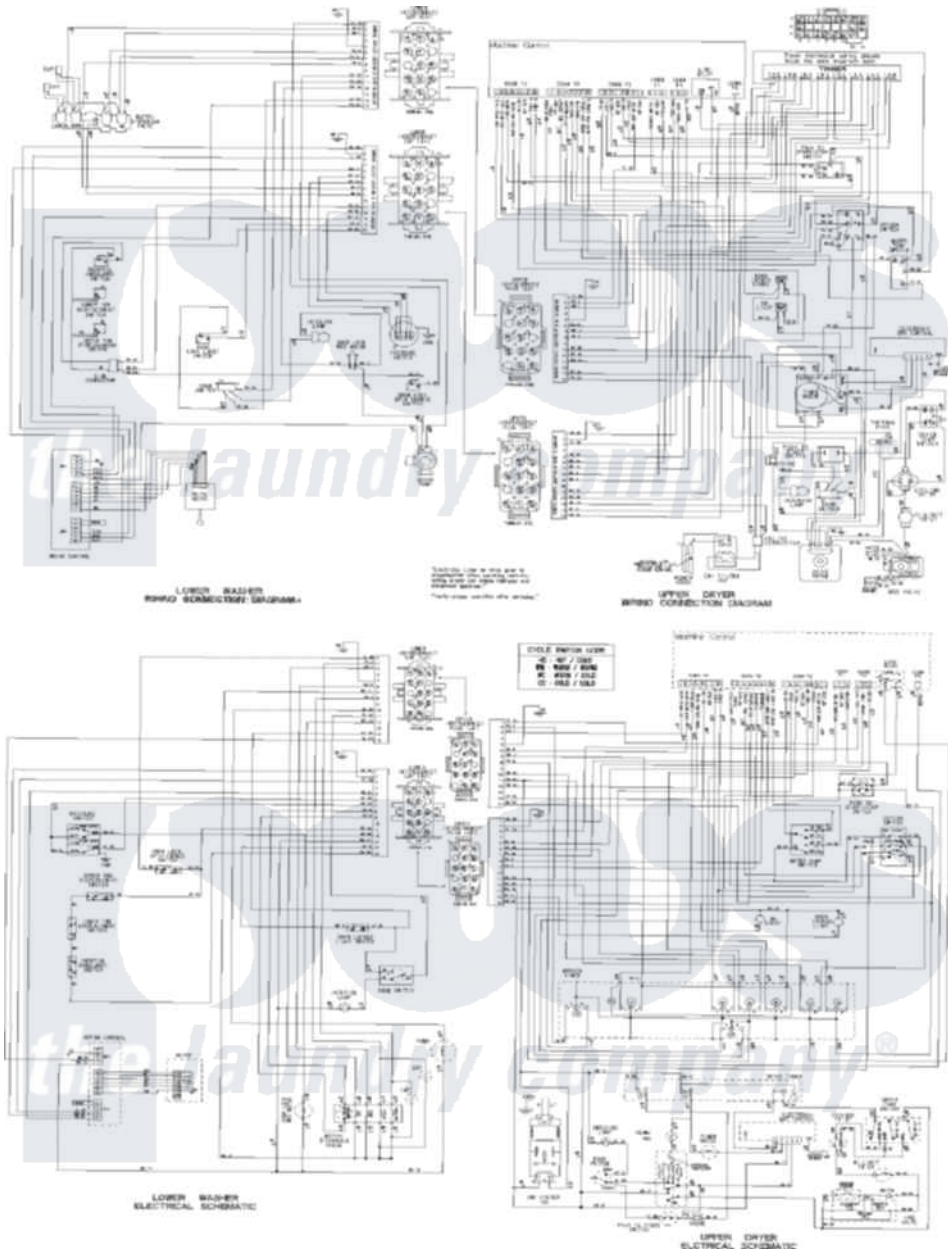

Maytag MLG2000AWW 19 - WIRING INFORMATION

Maytag Residential Maytag MLG2000AWW Stacked Washer and Dryer Parts Parts Diagram 19 - WIRING INFORMATION

[Click on the part number to view part](#)

Item	Original Part Number	Replaced By	Status	Part Description
NI	15003547		Not Available	WIRING INFORMATION